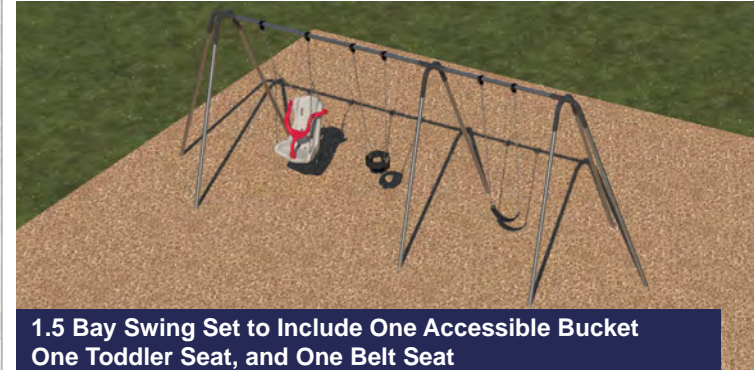

Option 1

Layout Plan

Play Structure

1.5 Bay Swing Set to Include One Accessible Bucket One Toddler Seat, and One Belt Seat

Garrigan Park

Proposed Site Design

Option 2

Layout Plan

Play Structures

1.5 Bay Swing Set to Include One Accessible Bucket One Toddler Seat, and One Belt Seat

Garrigan Park

Proposed Site Design