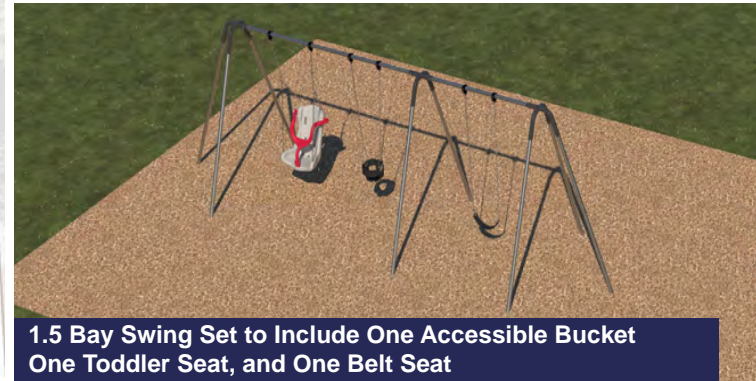

Option 1

Layout Plan

Play Structure

1.5 Bay Swing Set to Include One Accessible Bucket One Toddler Seat, and One Belt Seat

Garrigan Park

Proposed Site Design

Option 2

Layout Plan

Play Structures

1.5 Bay Swing Set to Include One Accessible Bucket One Toddler Seat, and One Belt Seat

Garrigan Park

Proposed Site Design