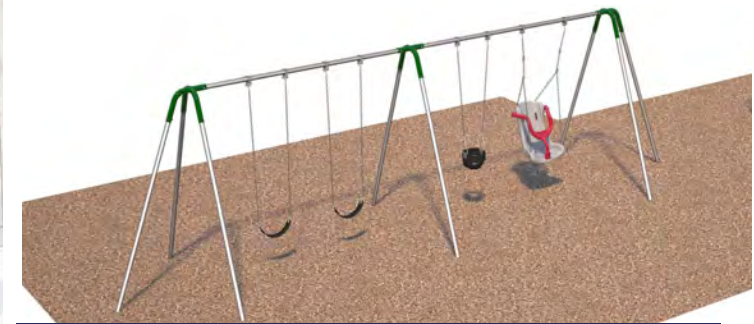

Option 1

Layout Plan

Play Structure

Double Bay Swing Set - Two Straps, One Baby Bucket, One Accessible Seat

Rodden Park Proposed Site Design

Option 2

Layout Plan

N
SCALE 1:200

Play Structure

Double Bay Swing Set - Two Straps, One Baby Bucket, One Accessible Seat

Rodden Park Proposed Site Design