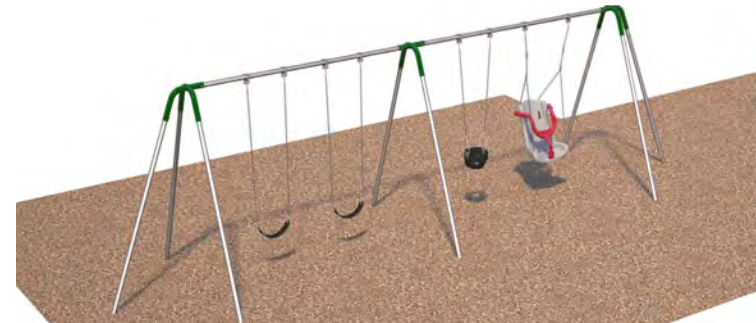

Option 1

Layout Plan

Play Structure

Double Bay Swing Set - Two Straps, One Baby Bucket, One Accessible Seat

Rodden Park Proposed Site Design

Option 2

Layout Plan

N
SCALE 1:200

Play Structure

Double Bay Swing Set - Two Straps, One Baby Bucket, One Accessible Seat

Rodden Park Proposed Site Design