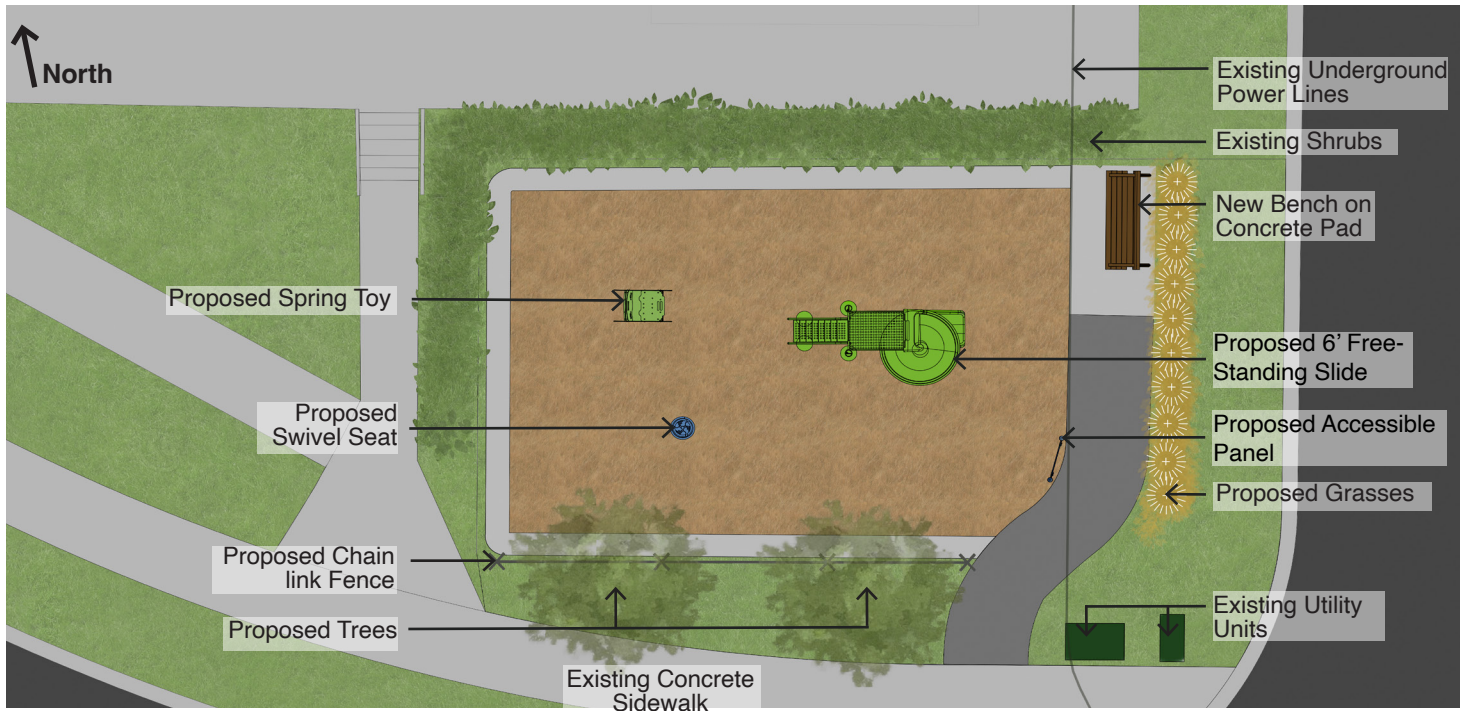

Wright Crescent Option 1

Key Map

Landscape Plan

Proposed Play Equipment

Spring Toy

6' Free-Standing Slide

Swivel Seat

Accessible Panel

Wright Crescent Option 2

Landscape Plan

Proposed Play Equipment

Play Structure

Key Map