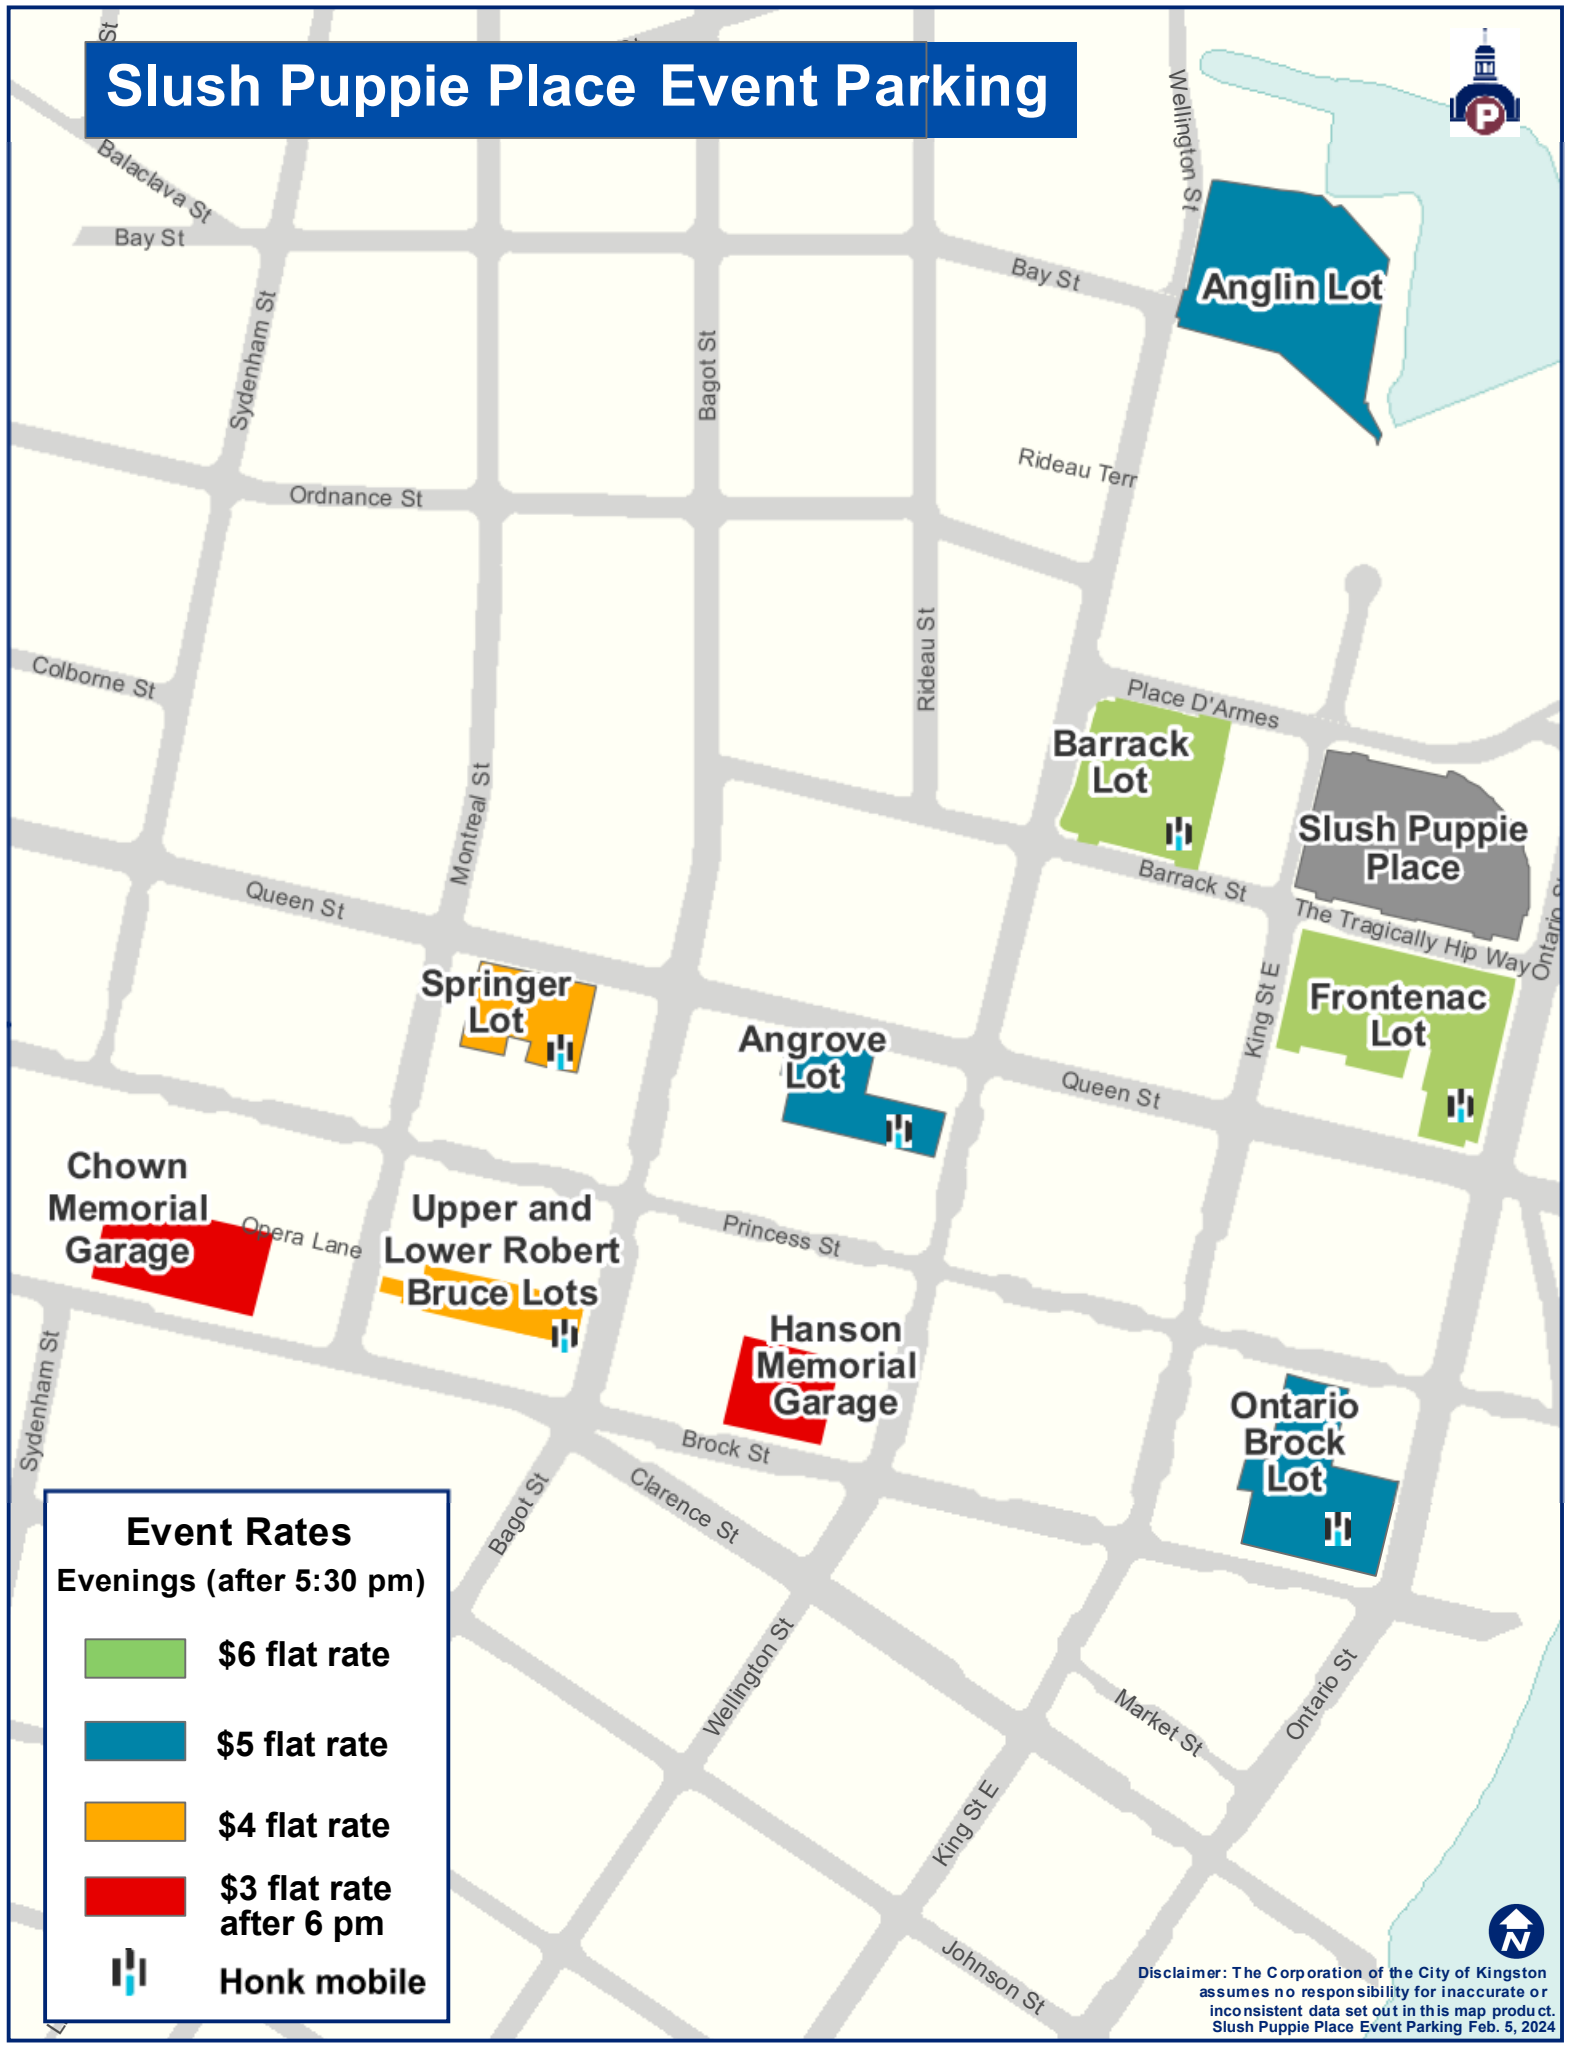

Slush Puppie Place Event Parking

Event Rates	
Evenings (after 5:30 pm)	
	\$6 flat rate
	\$5 flat rate
	\$4 flat rate
	\$3 flat rate after 6 pm
	Honk mobile

Disclaimer: The Corporation of the City of Kingston assumes no responsibility for inaccurate or inconsistent data set out in this map product. Slush Puppie Place Event Parking Feb. 5, 2024