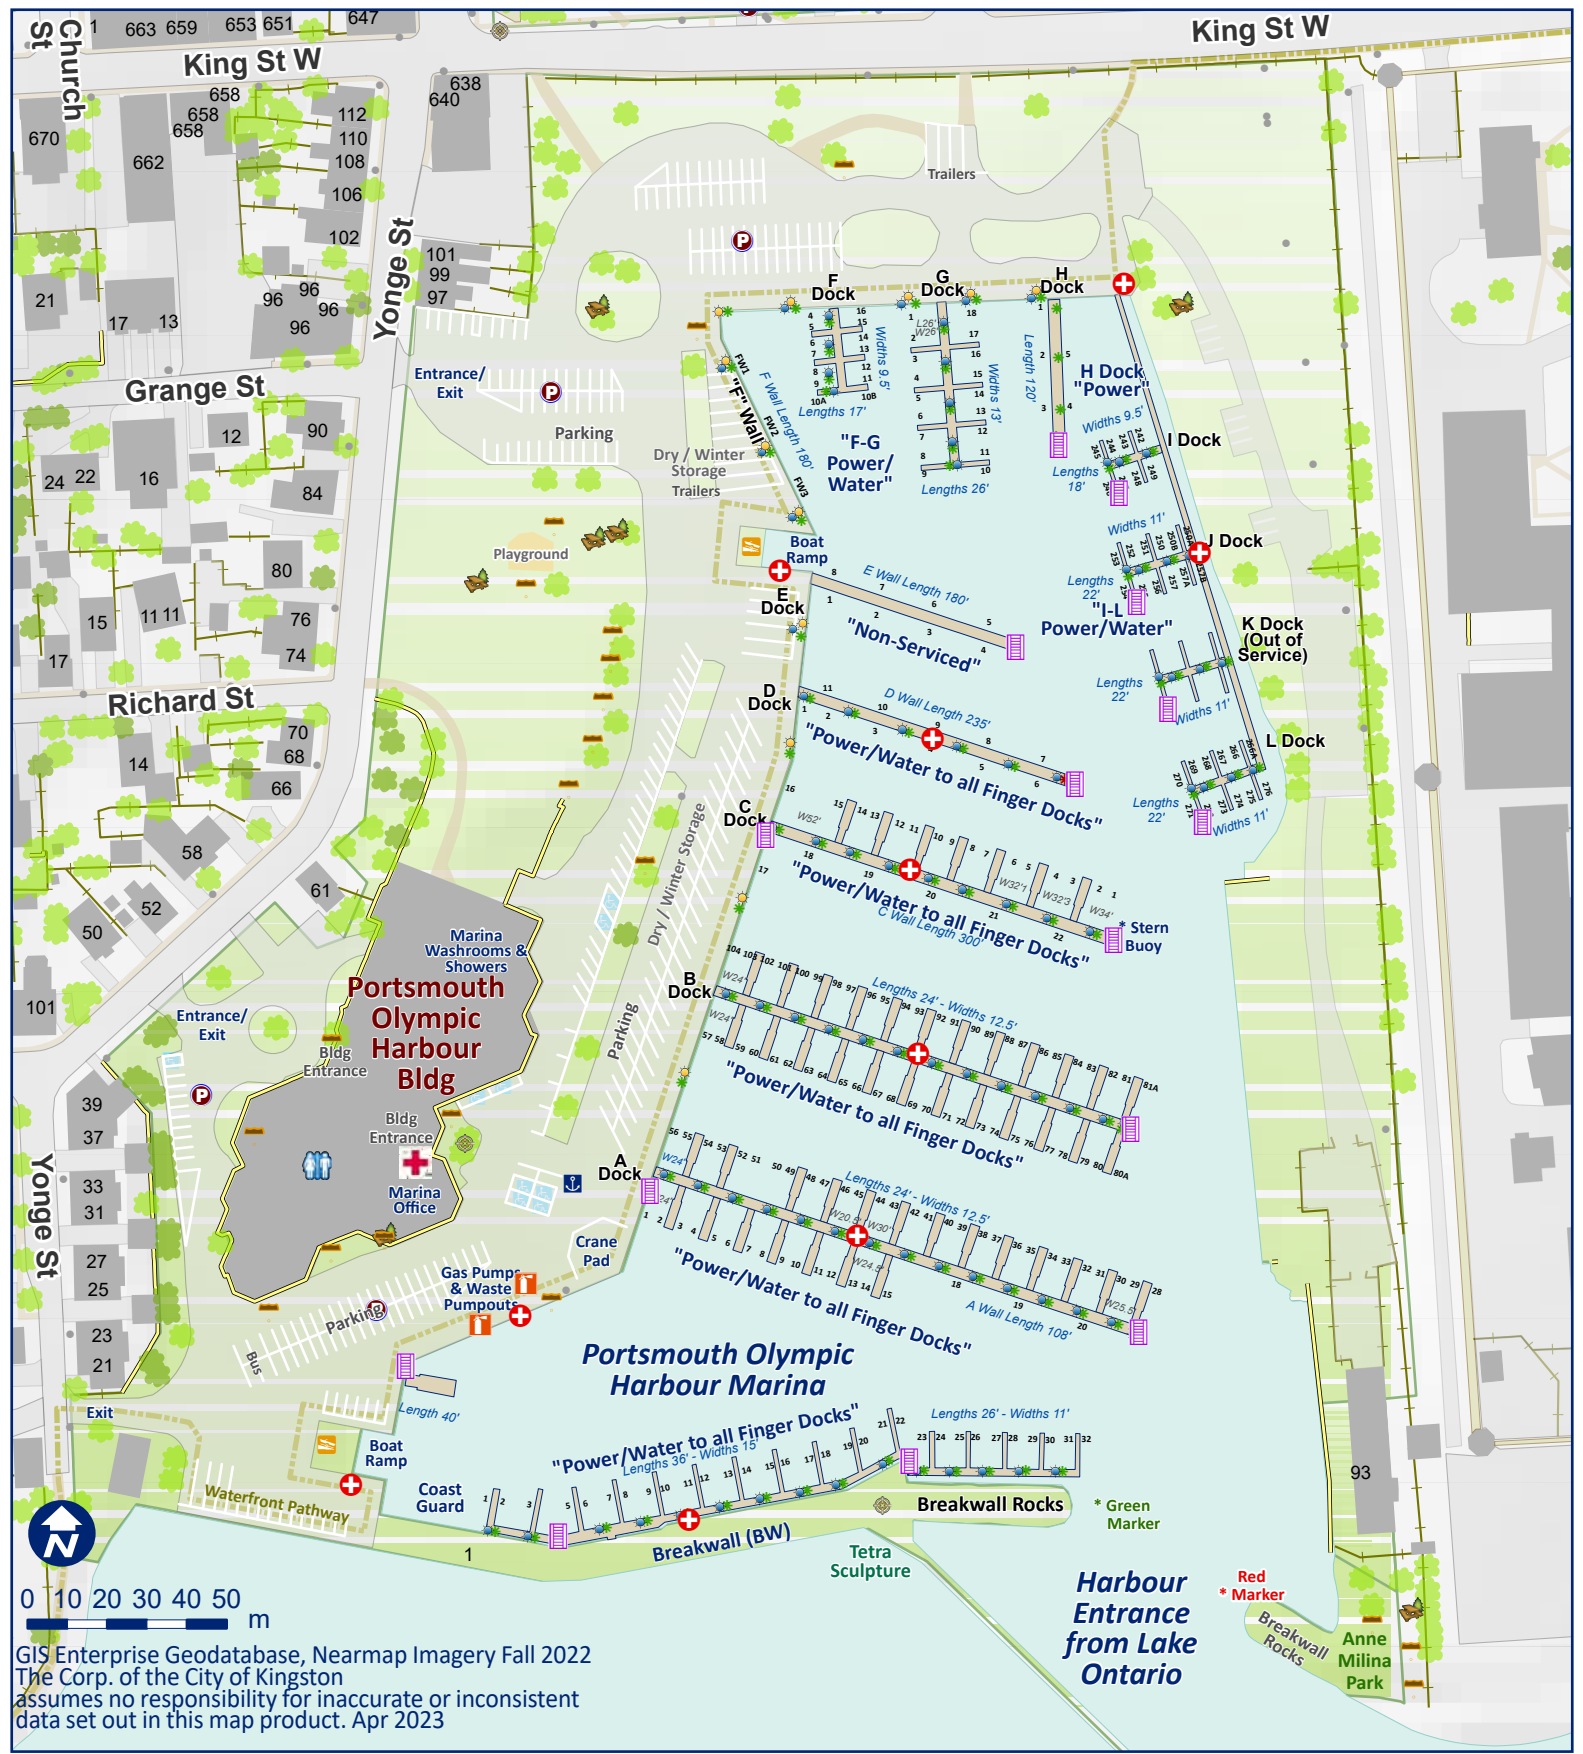

City of Kingston Portsmouth Olympic Harbour Docking Facilities

- Available Services**
- Electrical 30
 - Electrical 50
 - Water Taps
 - Lights
 - Emergencies

- Emergency Equipment**
- Fire Extinguishers
 - Life Ring
 - AED Unit
 - Ladder

- Change Room
- Drink Fountain
- Fountain
- Monument
- Accessibility
- Parking
- Picnic Table
- Bench
- Washroom
- Transit Stop

GIS Enterprise Geodatabase, Nearmap Imagery Fall 2022
 The Corp. of the City of Kingston
 assumes no responsibility for inaccurate or inconsistent
 data set out in this map product. Apr 2023