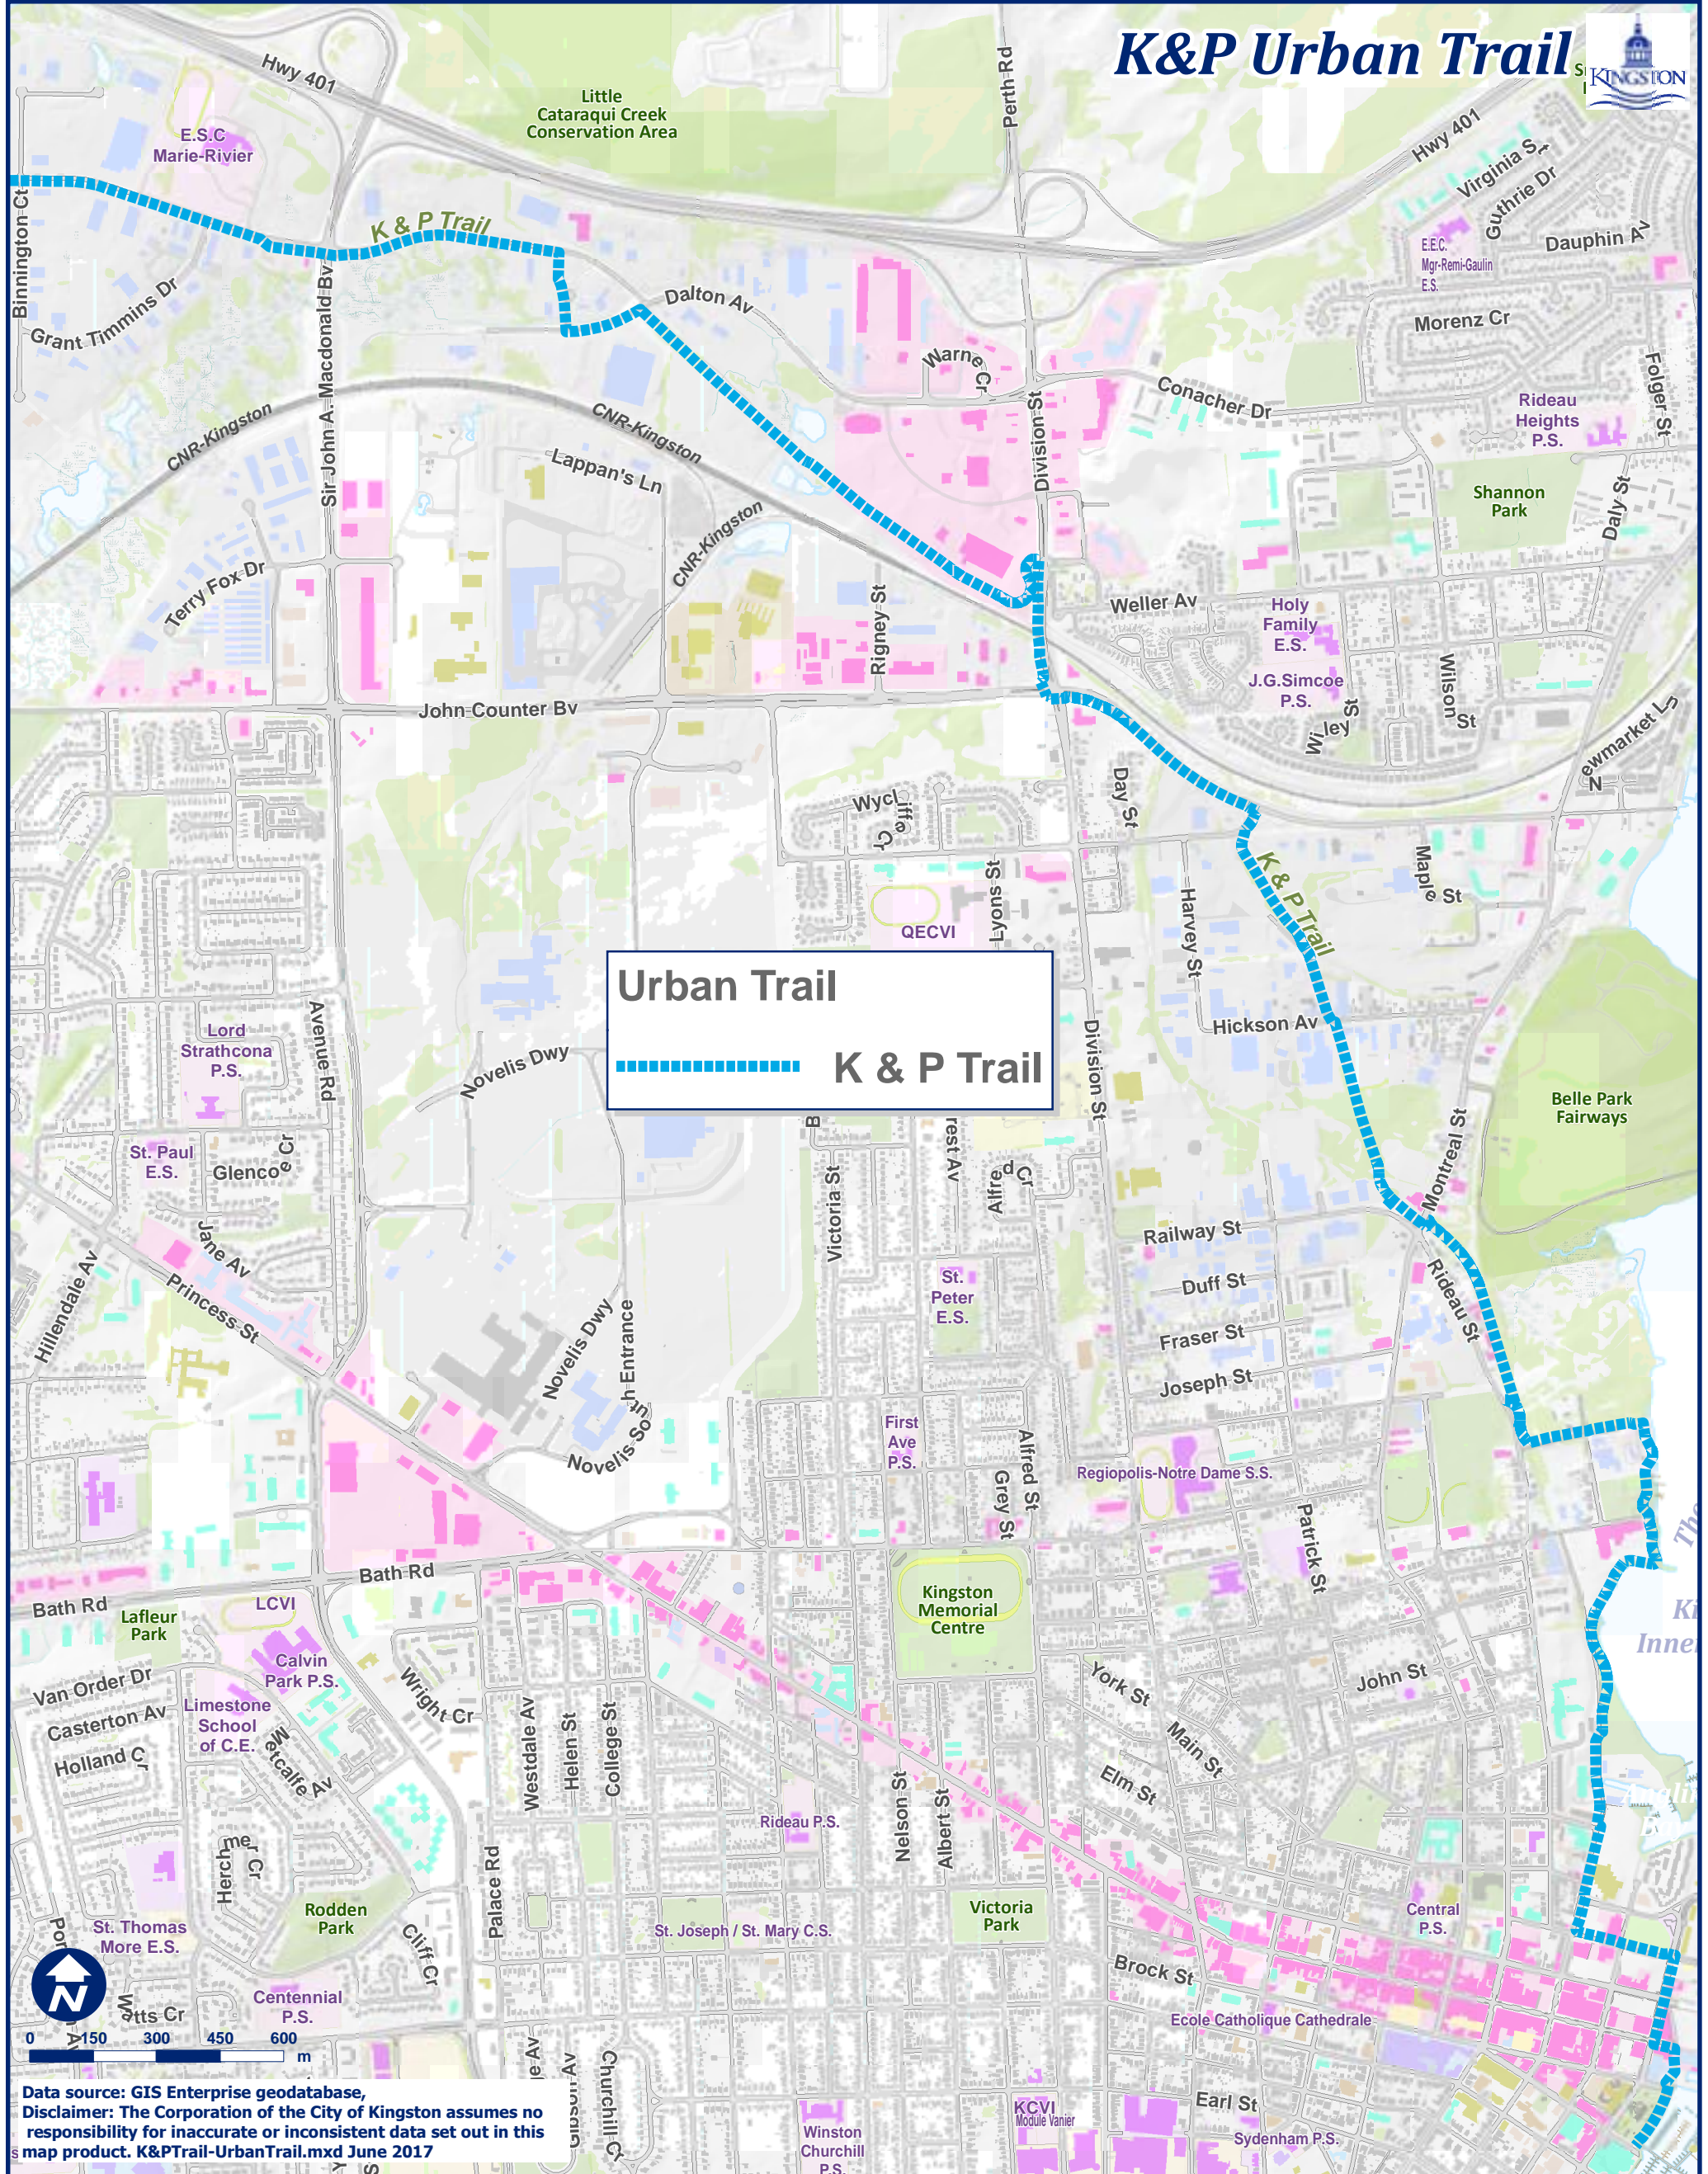

K&P Urban Trail

Urban Trail
K & P Trail

Data source: GIS Enterprise geodatabase,
Disclaimer: The Corporation of the City of Kingston assumes no
responsibility for inaccurate or inconsistent data set out in this
map product. K&PTrail-UrbanTrail.mxd June 2017