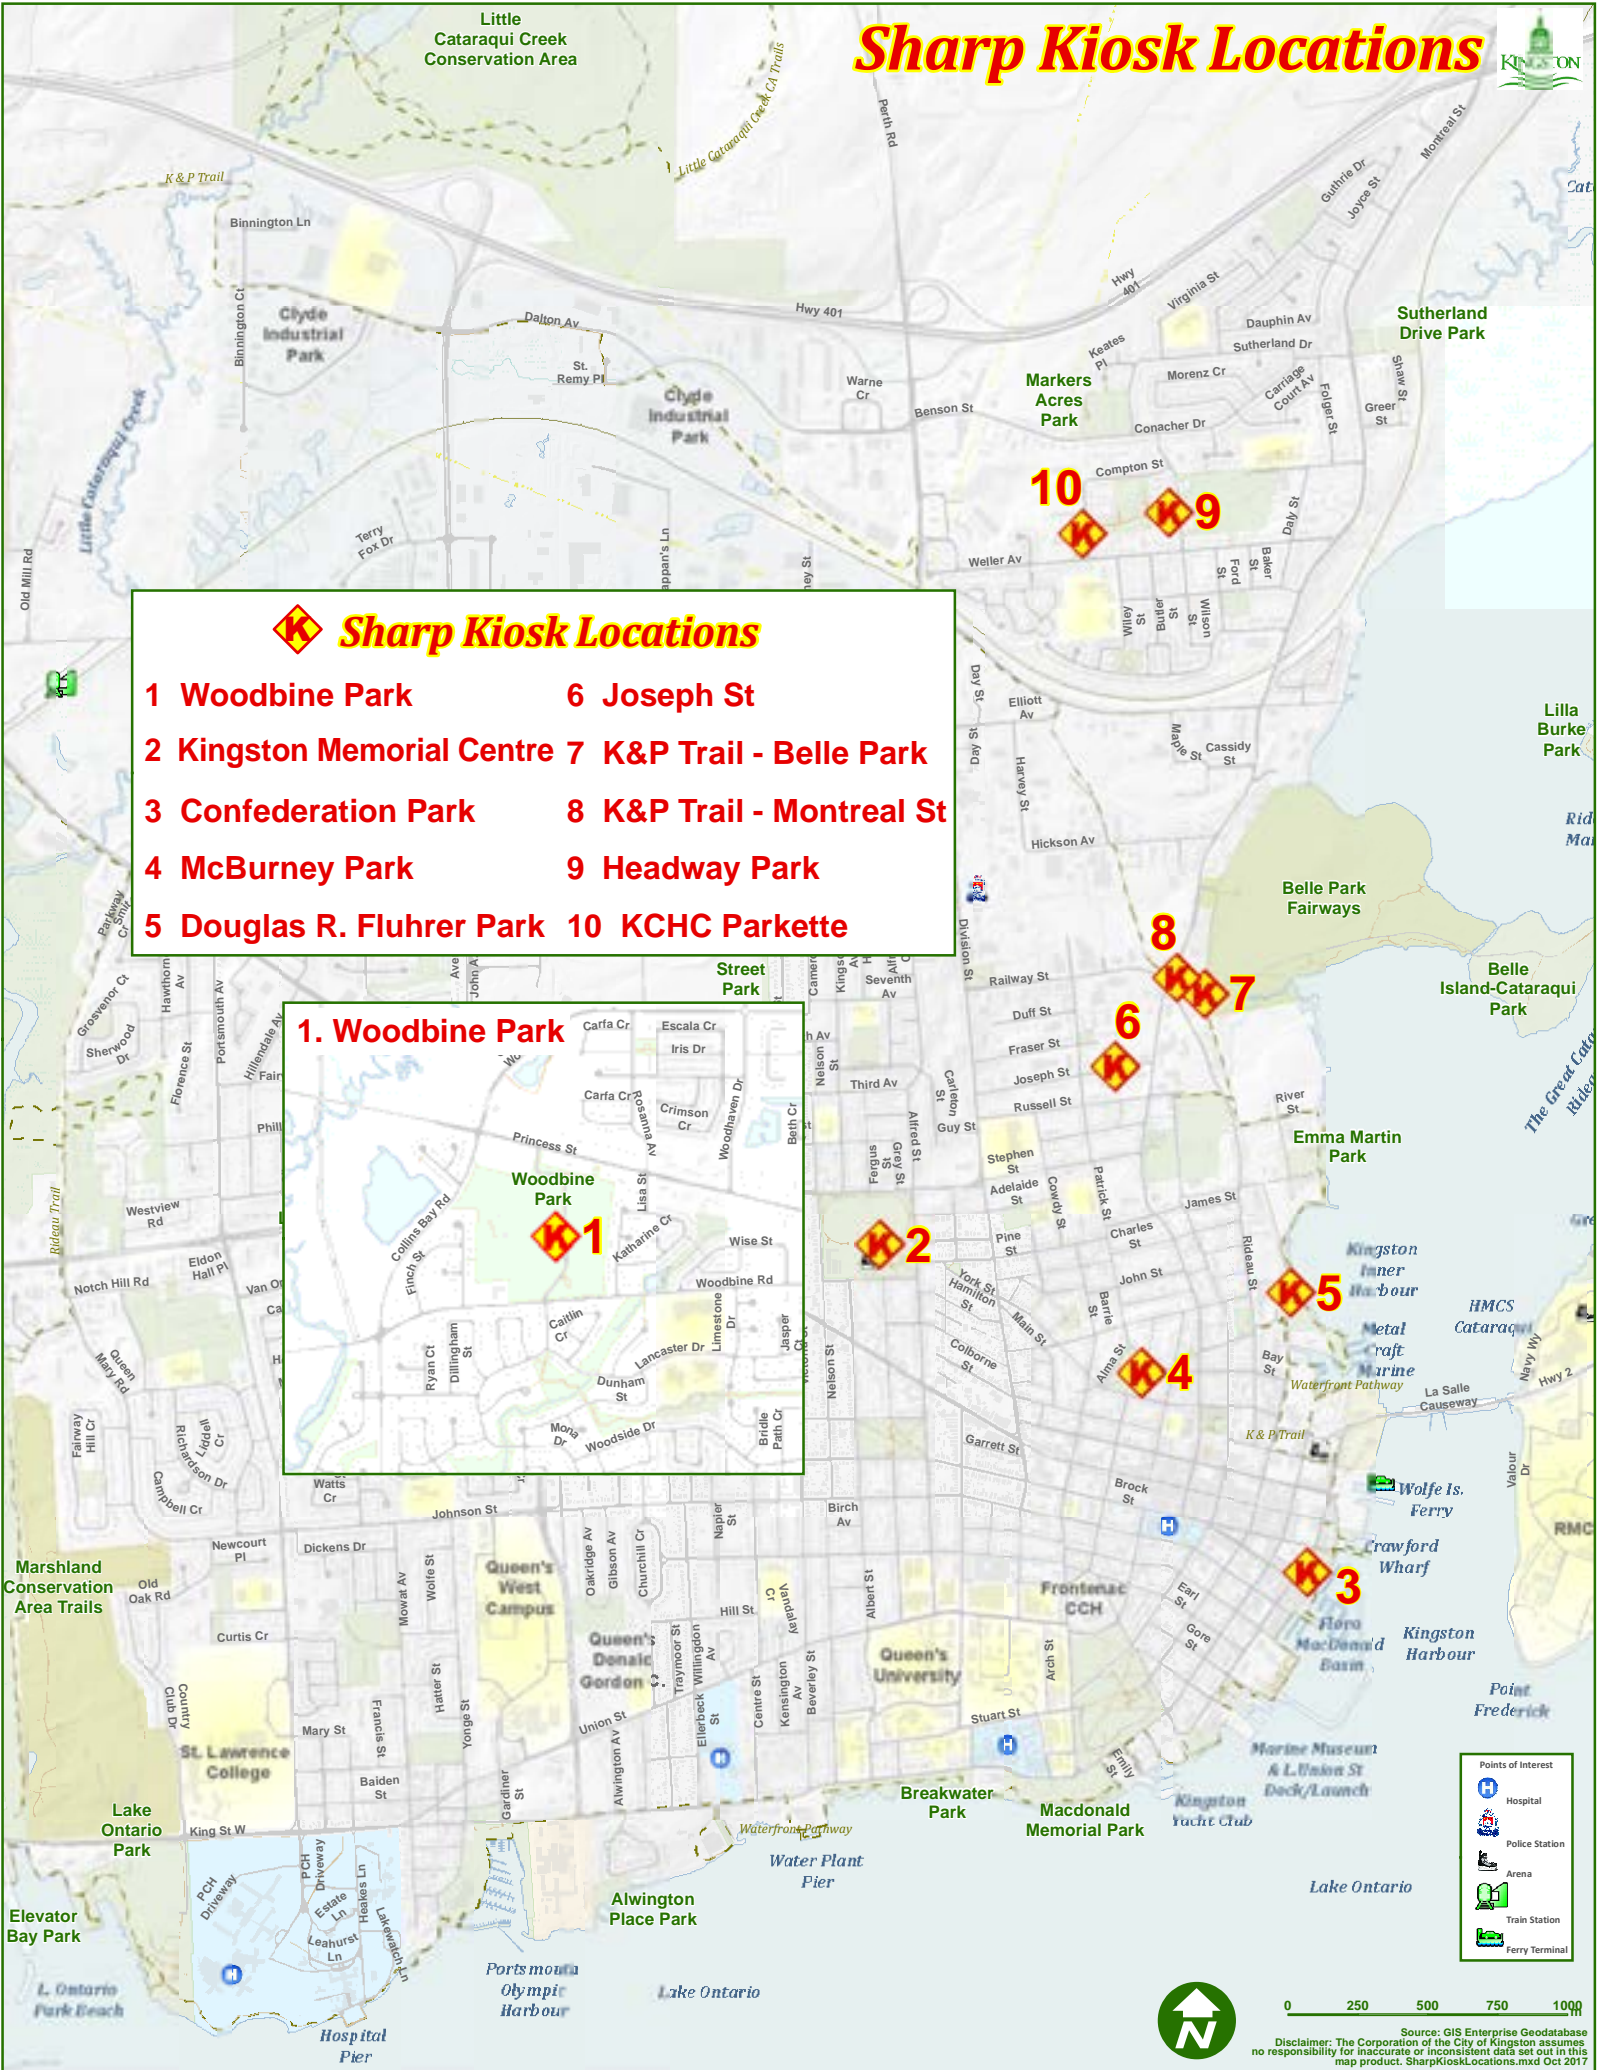

Sharp Kiosk Locations

Sharp Kiosk Locations

1 Woodbine Park	6 Joseph St
2 Kingston Memorial Centre	7 K&P Trail - Belle Park
3 Confederation Park	8 K&P Trail - Montreal St
4 McBurney Park	9 Headway Park
5 Douglas R. Fluhrer Park	10 KCHC Parkette

1. Woodbine Park

Points of Interest

- Hospital
- Police Station
- Arena
- Train Station
- Ferry Terminal