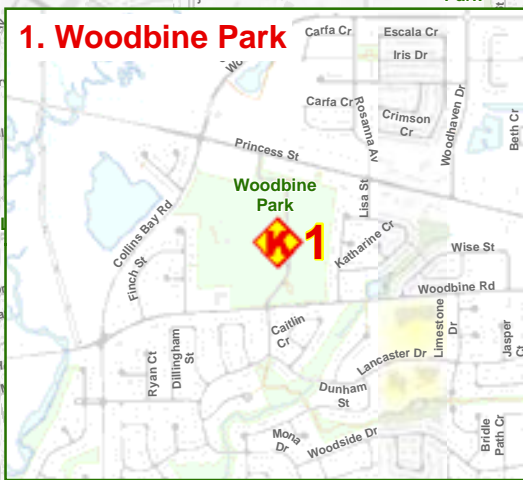

Sharp Kiosk Locations

Sharp Kiosk Locations

1 Woodbine Park	6 Joseph St
2 Kingston Memorial Centre	7 K&P Trail - Belle Park
3 Confederation Park	8 K&P Trail - Montreal St
4 McBurney Park	9 Headway Park
5 Douglas R. Fluhrer Park	10 KCHC Parkette

1. Woodbine Park

Points of Interest

- Hospital
- Police Station
- Arena
- Train Station
- Ferry Terminal