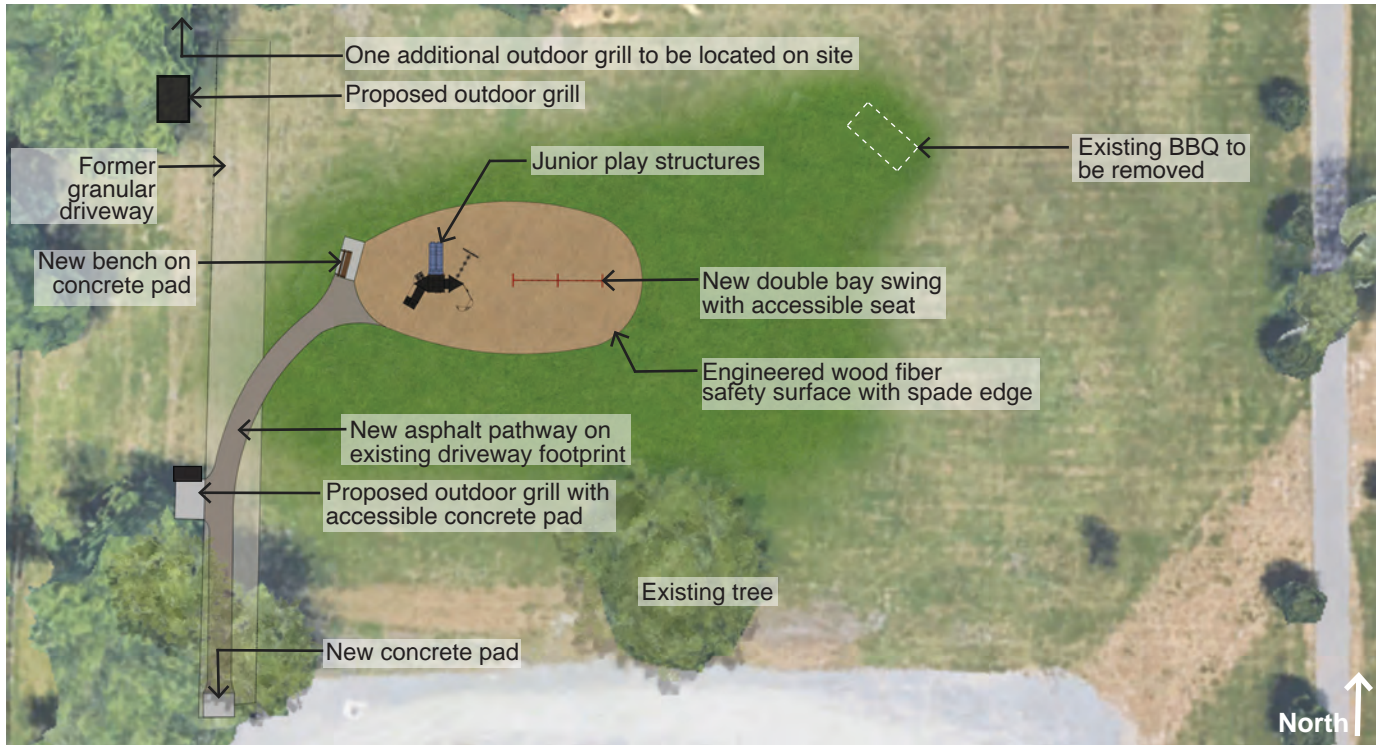

Lake Ontario Park Option 2

Landscape Plan

Key Map

Proposed Play Equipment

Outdoor grill

Junior play structure

Double bay swing with accessible seat

Existing BBQ to be removed