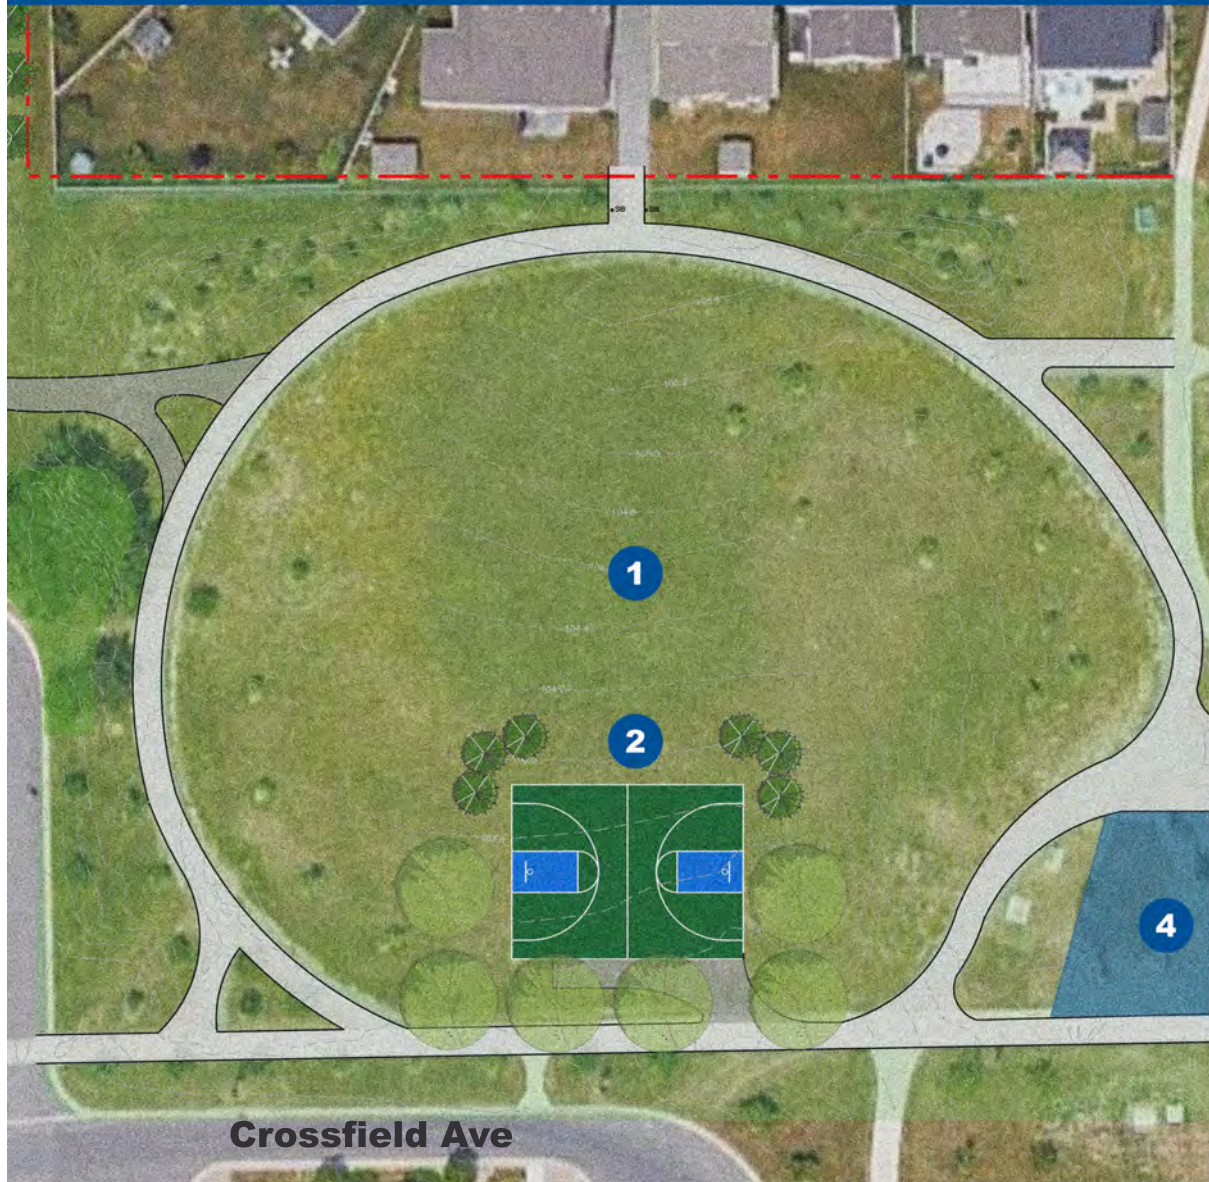

Legend

- 1** Naturalized planting area
- 2** 2.5m wide asphalt path
- 3** 40m x 60m informal play field
- 4** Naturalized vegetated swale
- 5** Benches on concrete pad
- Proposed deciduous tree
- Proposed coniferous tree

Informal Play Field

Naturalized Vegetated Swale

Park Pathway

Naturalized Planting Area

Legend

- 1** Naturalized planting area
- 2** 2.5m wide asphalt path
- 3** Open lawn space
- 4** Naturalized vegetated swale
- 5** Benches on concrete pad
- Proposed deciduous tree
- Proposed coniferous tree

Open Lawn

Naturalized Vegetated Swale

Park Pathway

Naturalized Planting Area

Legend

- 1** Open lawn space
- 2** Painted basketball court
- 3** Concrete seat wall
- 4** Existing spray pad
- Proposed deciduous tree
- Proposed coniferous tree

Basketball Court Option #1

Basketball Court Option #2

Concrete Seat Wall

Basketball Court

Basketball Court

Open Lawn