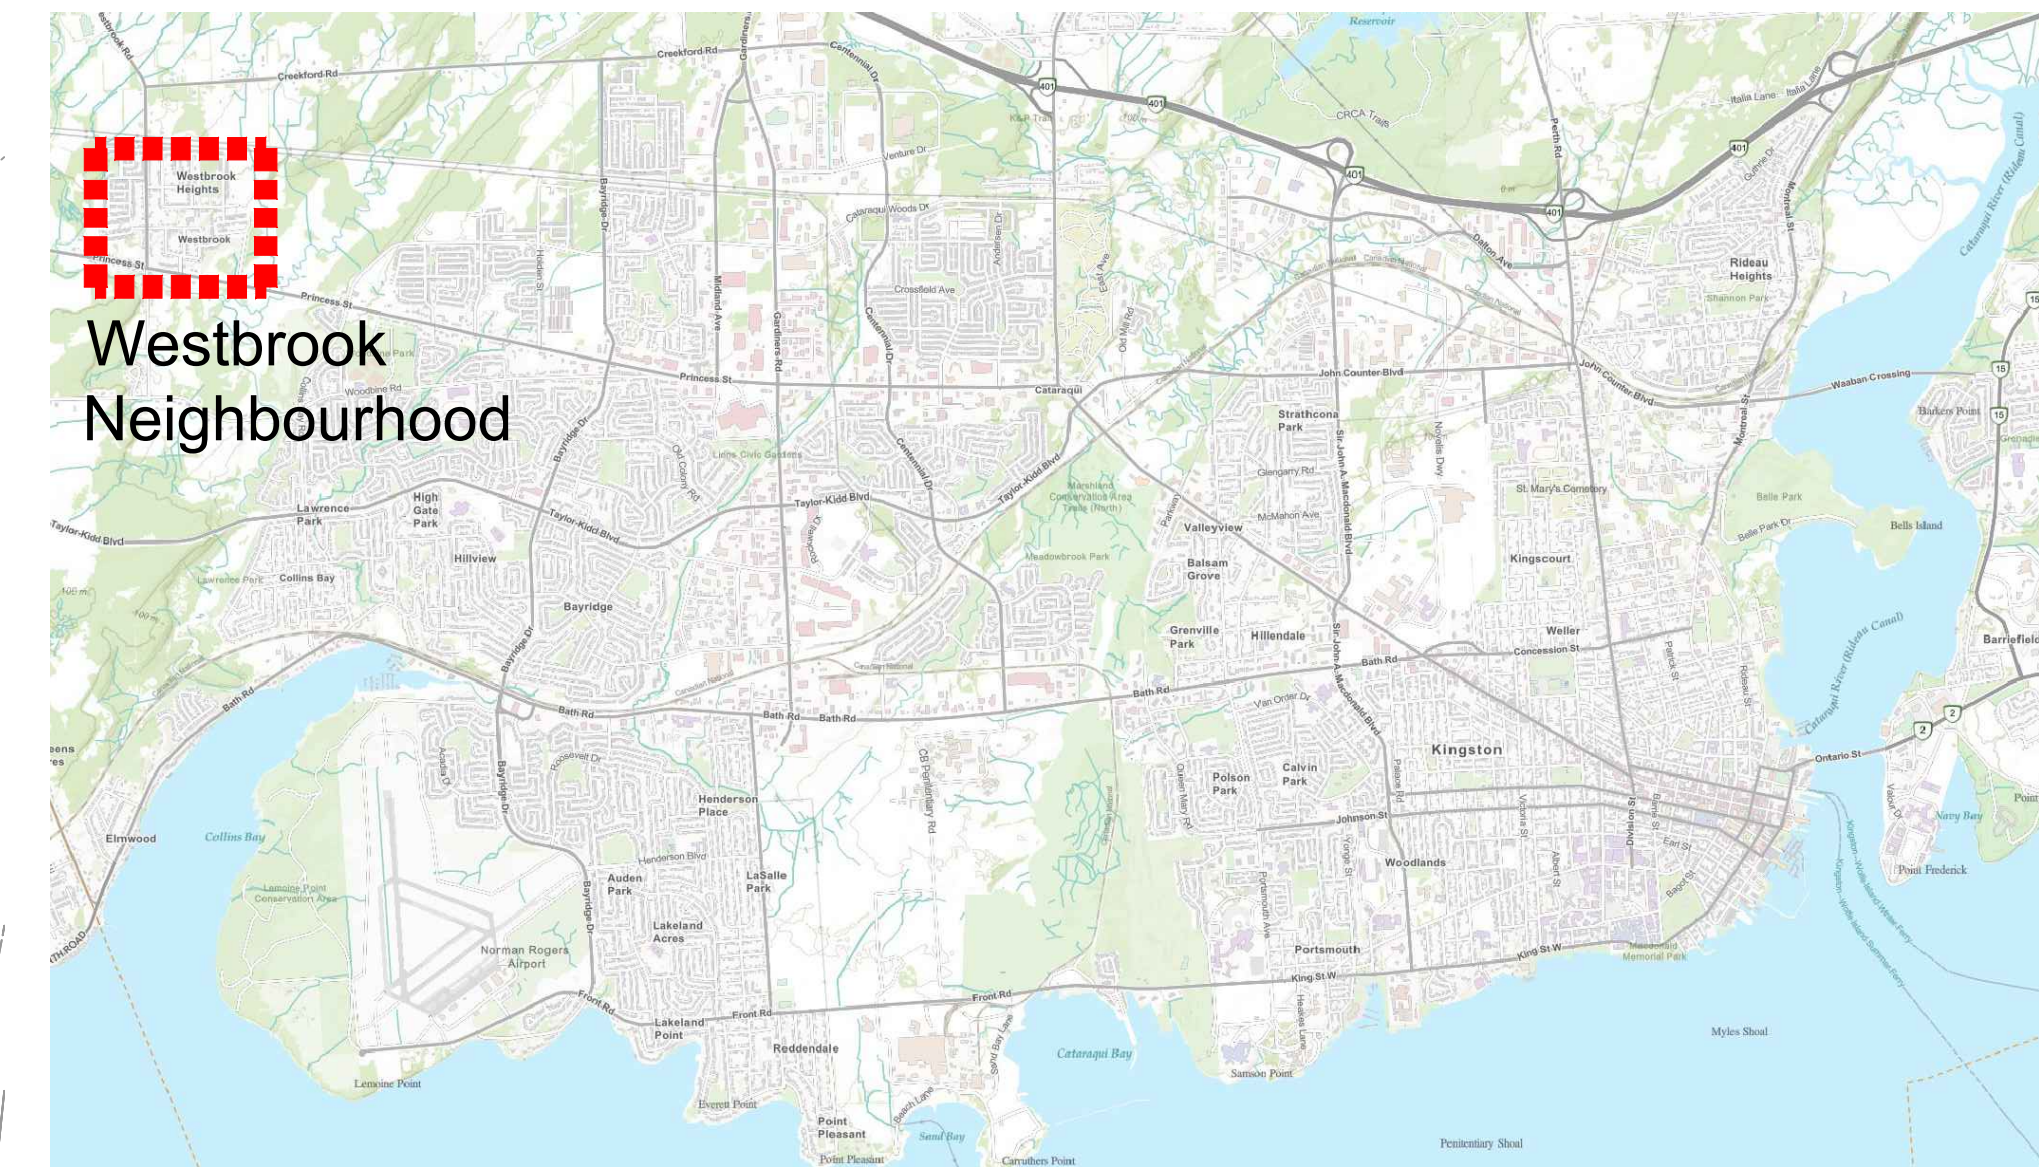

Creekside Neighbourhood Park - Preferred Park Layout

Location Map

Key Map

Brookedayle Avenue

Creekside Valley Drive

Basketball half court

Pathway

Seating area with bench