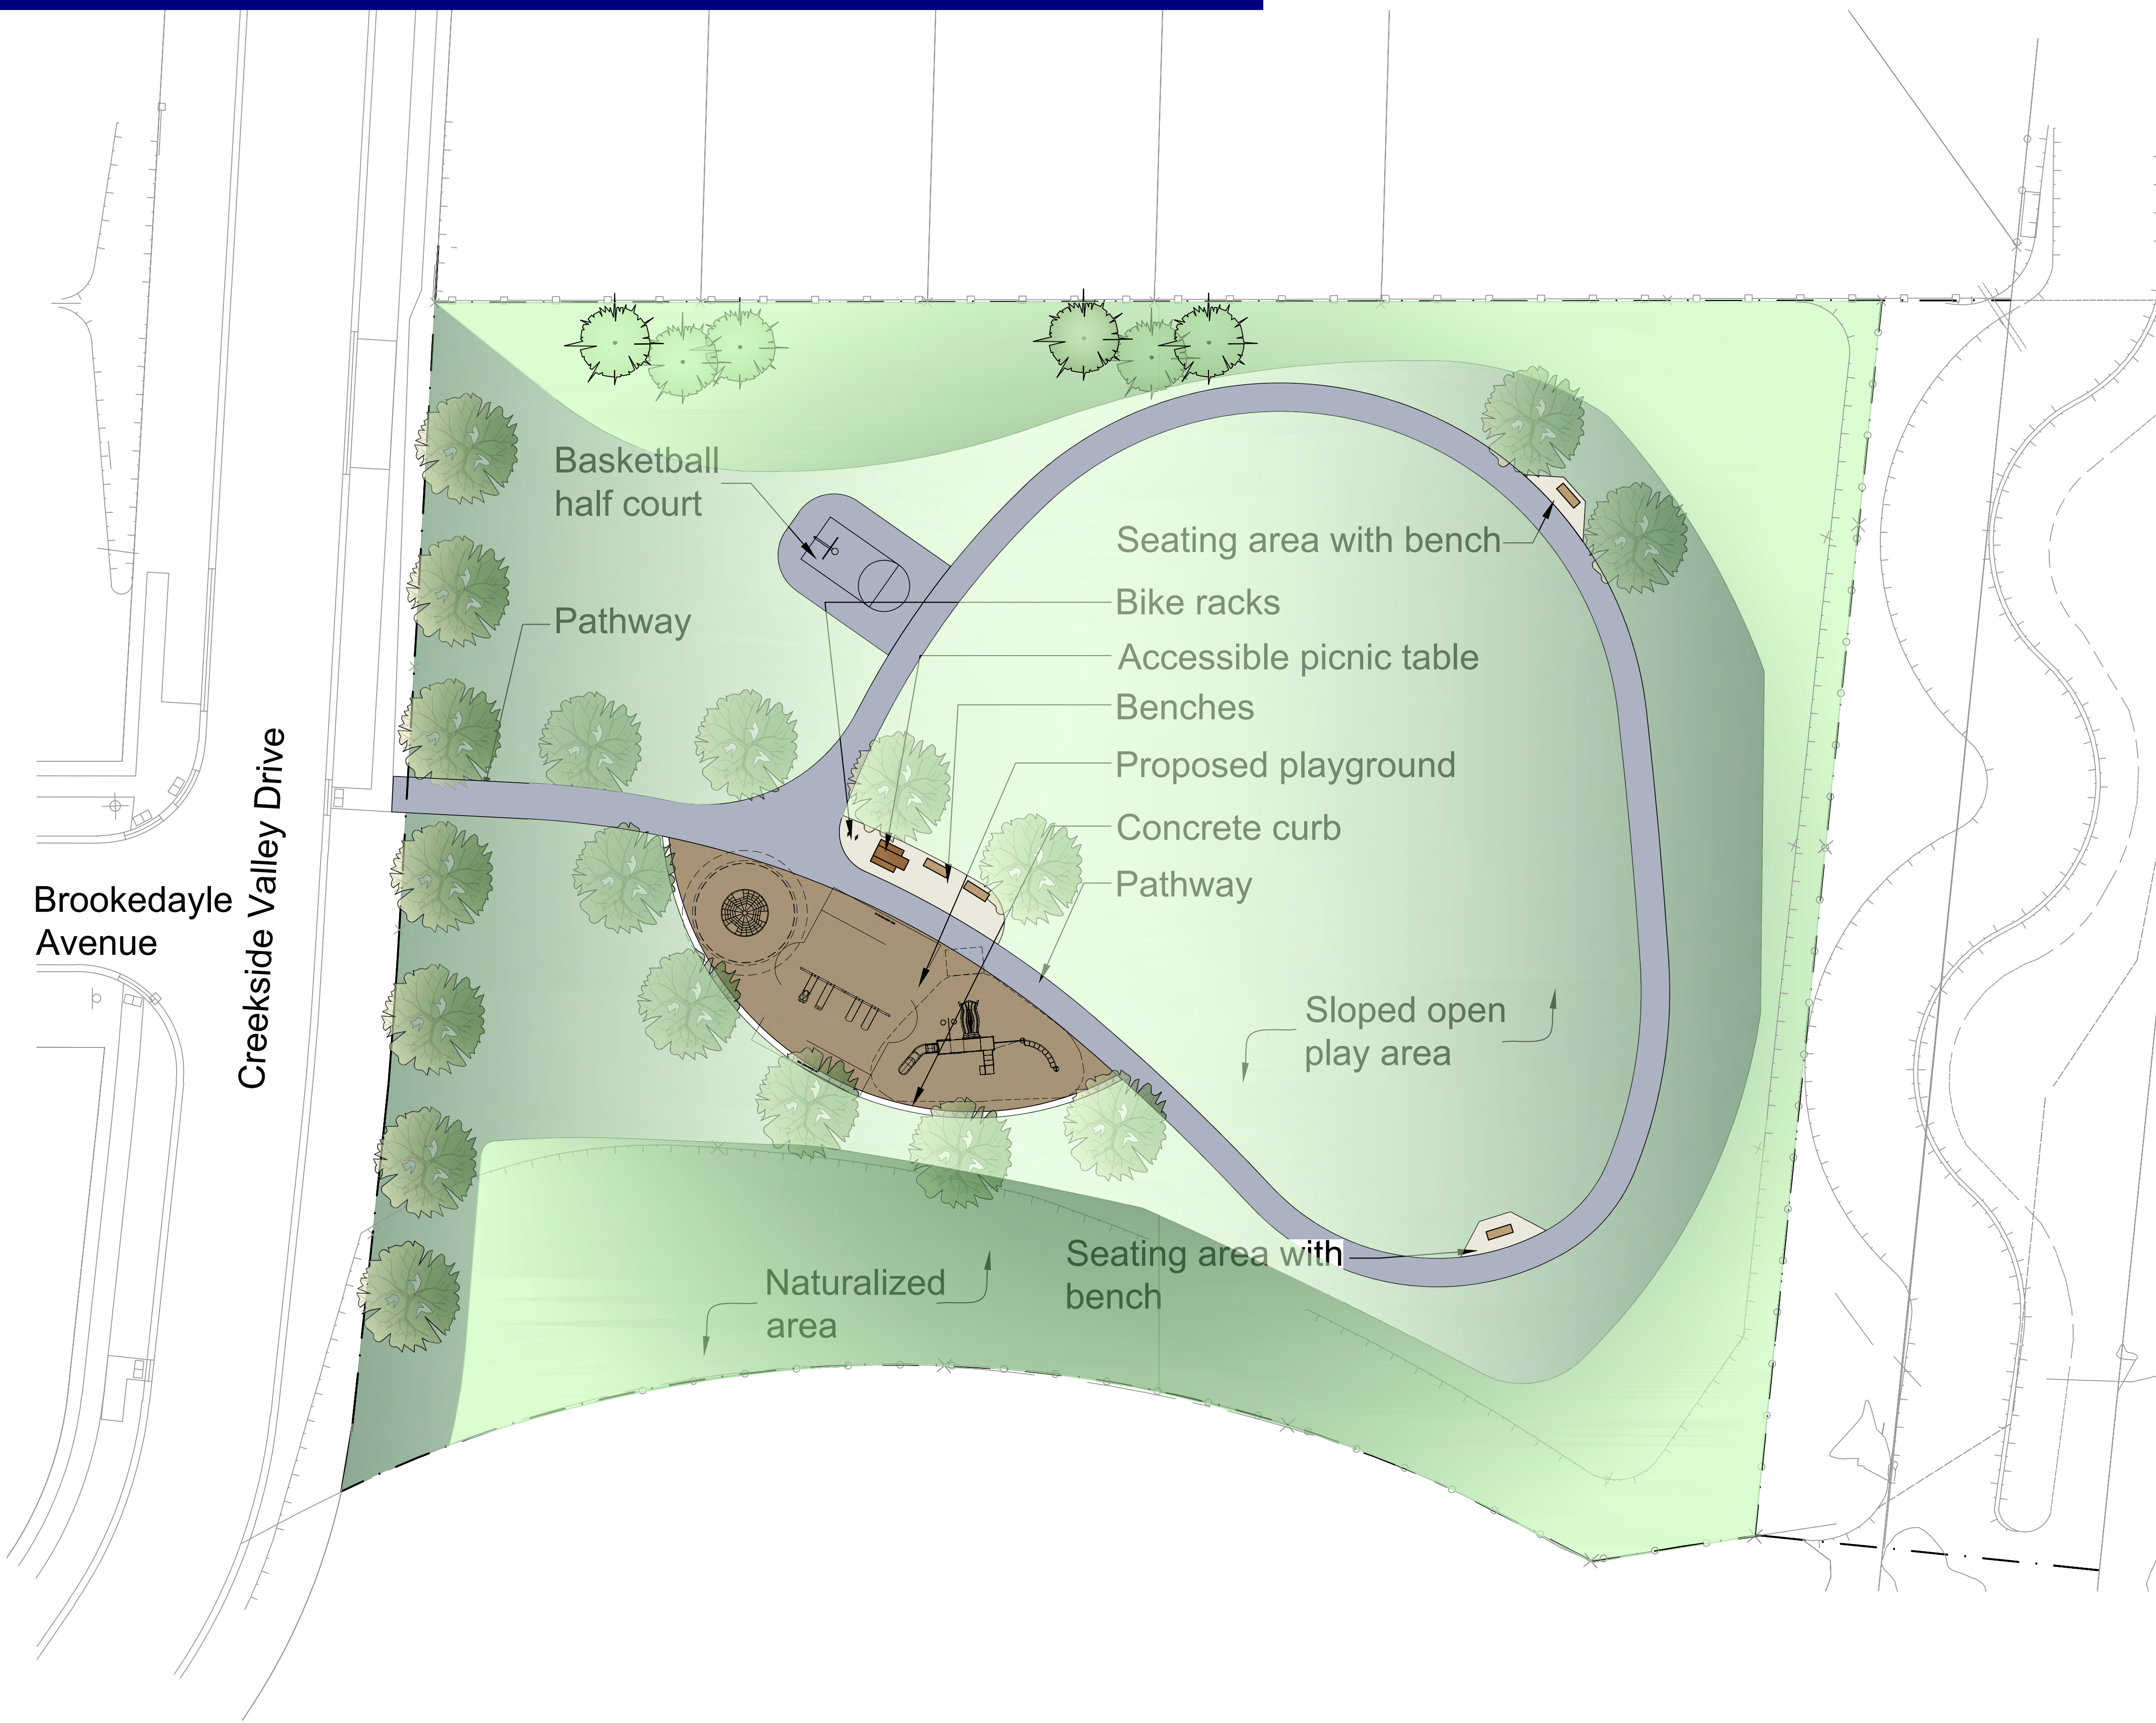

Creekside Neighbourhood Park - Preferred Park Layout

Location Map

Key Map

Brookedayle Avenue

Creekside Valley Drive

Basketball half court

Pathway

Seating area with bench

Bike racks

Accessible picnic table

Benches

Proposed playground

Concrete curb

Pathway

Sloped open play area

Naturalized area

Seating area with bench

Creekside Valley Park - Preferred Playground Equipment

Playground Enlargement

Preferred Climber

Preferred Swing

Spinner

Added Features

Spinning Bucket

Gear Panel

Spring Rider

Westbrook Park Expansion

Park Layout - Version - 1

Park Layout - Version - 2

Location Map

Key Map

Westbrook Park - Preferred Playground Equipment Options