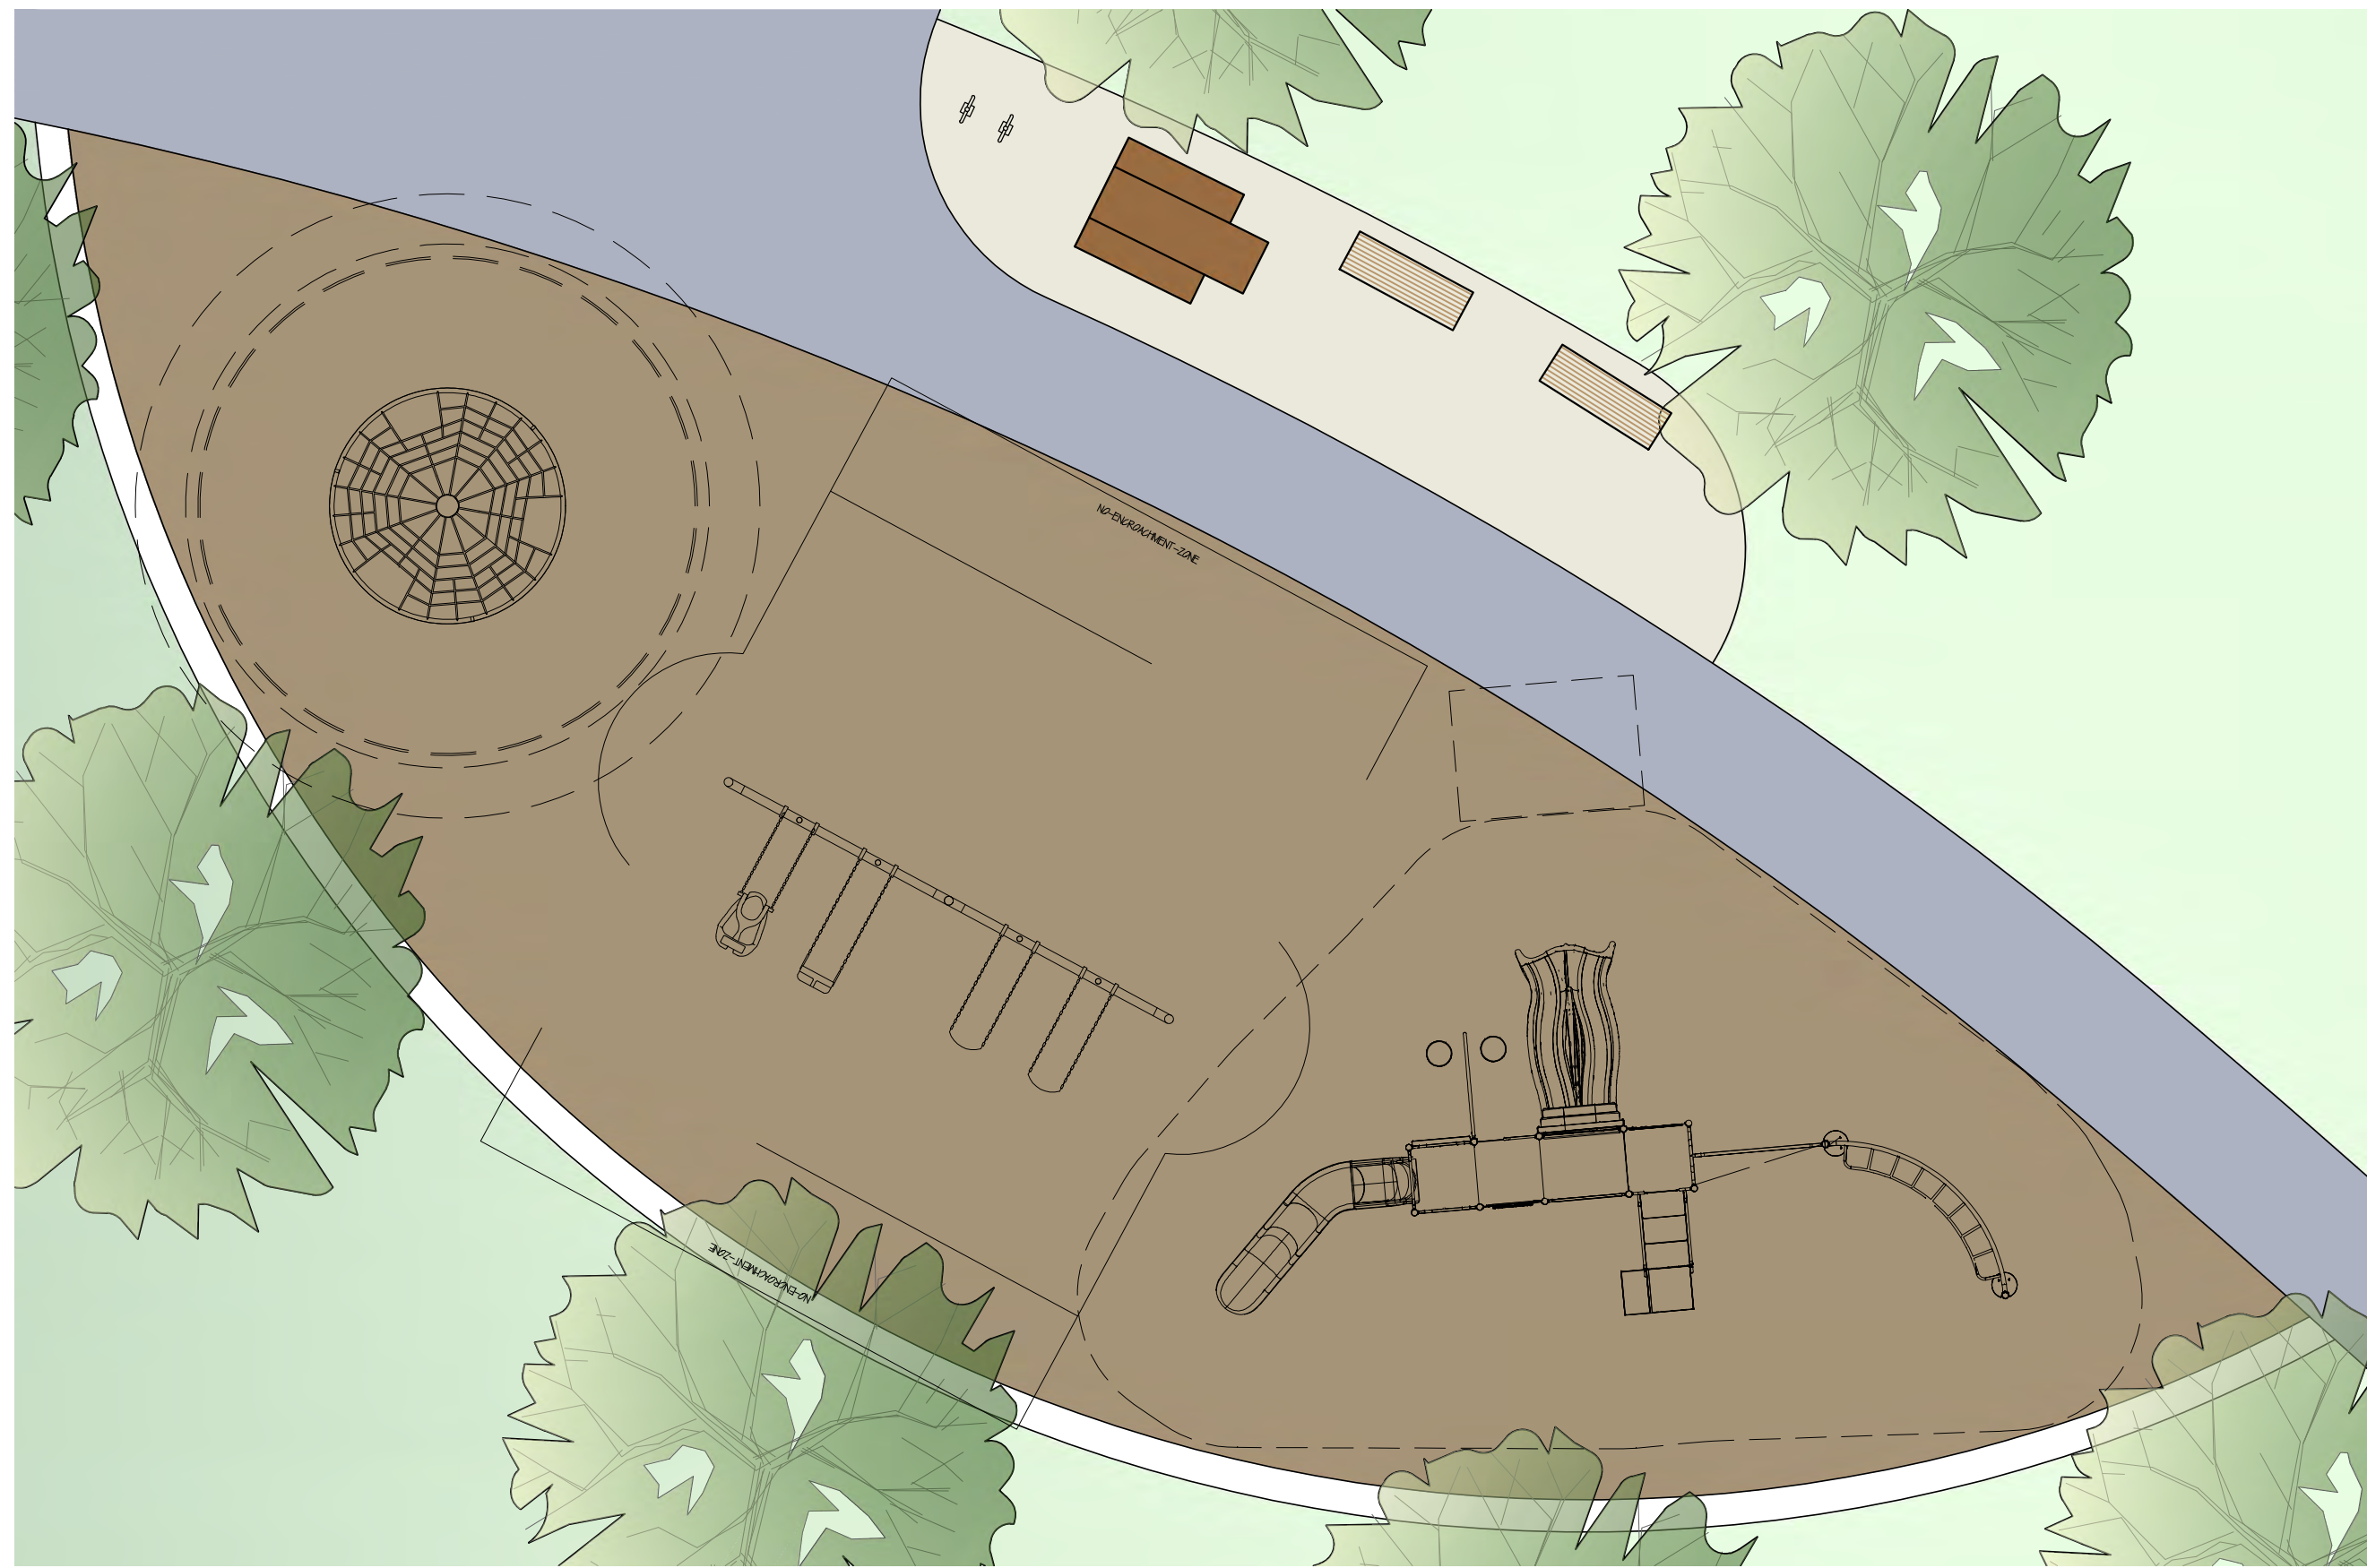

Bike racks

Accessible picnic table

Benches

Proposed playground

Concrete curb

Pathway

Sloped open play area

Naturalized area

Seating area with bench

Creekside Valley Park - Preferred Playground Equipment

Playground Enlargement

Preferred Climber

Preferred Swing

Spinner

Added Features

Spinning Bucket

Gear Panel

Spring Rider

Westbrook Park Expansion

Park Layout - Version - 1

Park Layout - Version - 2

Location Map

Key Map

Westbrook Park - Preferred Playground Equipment Options