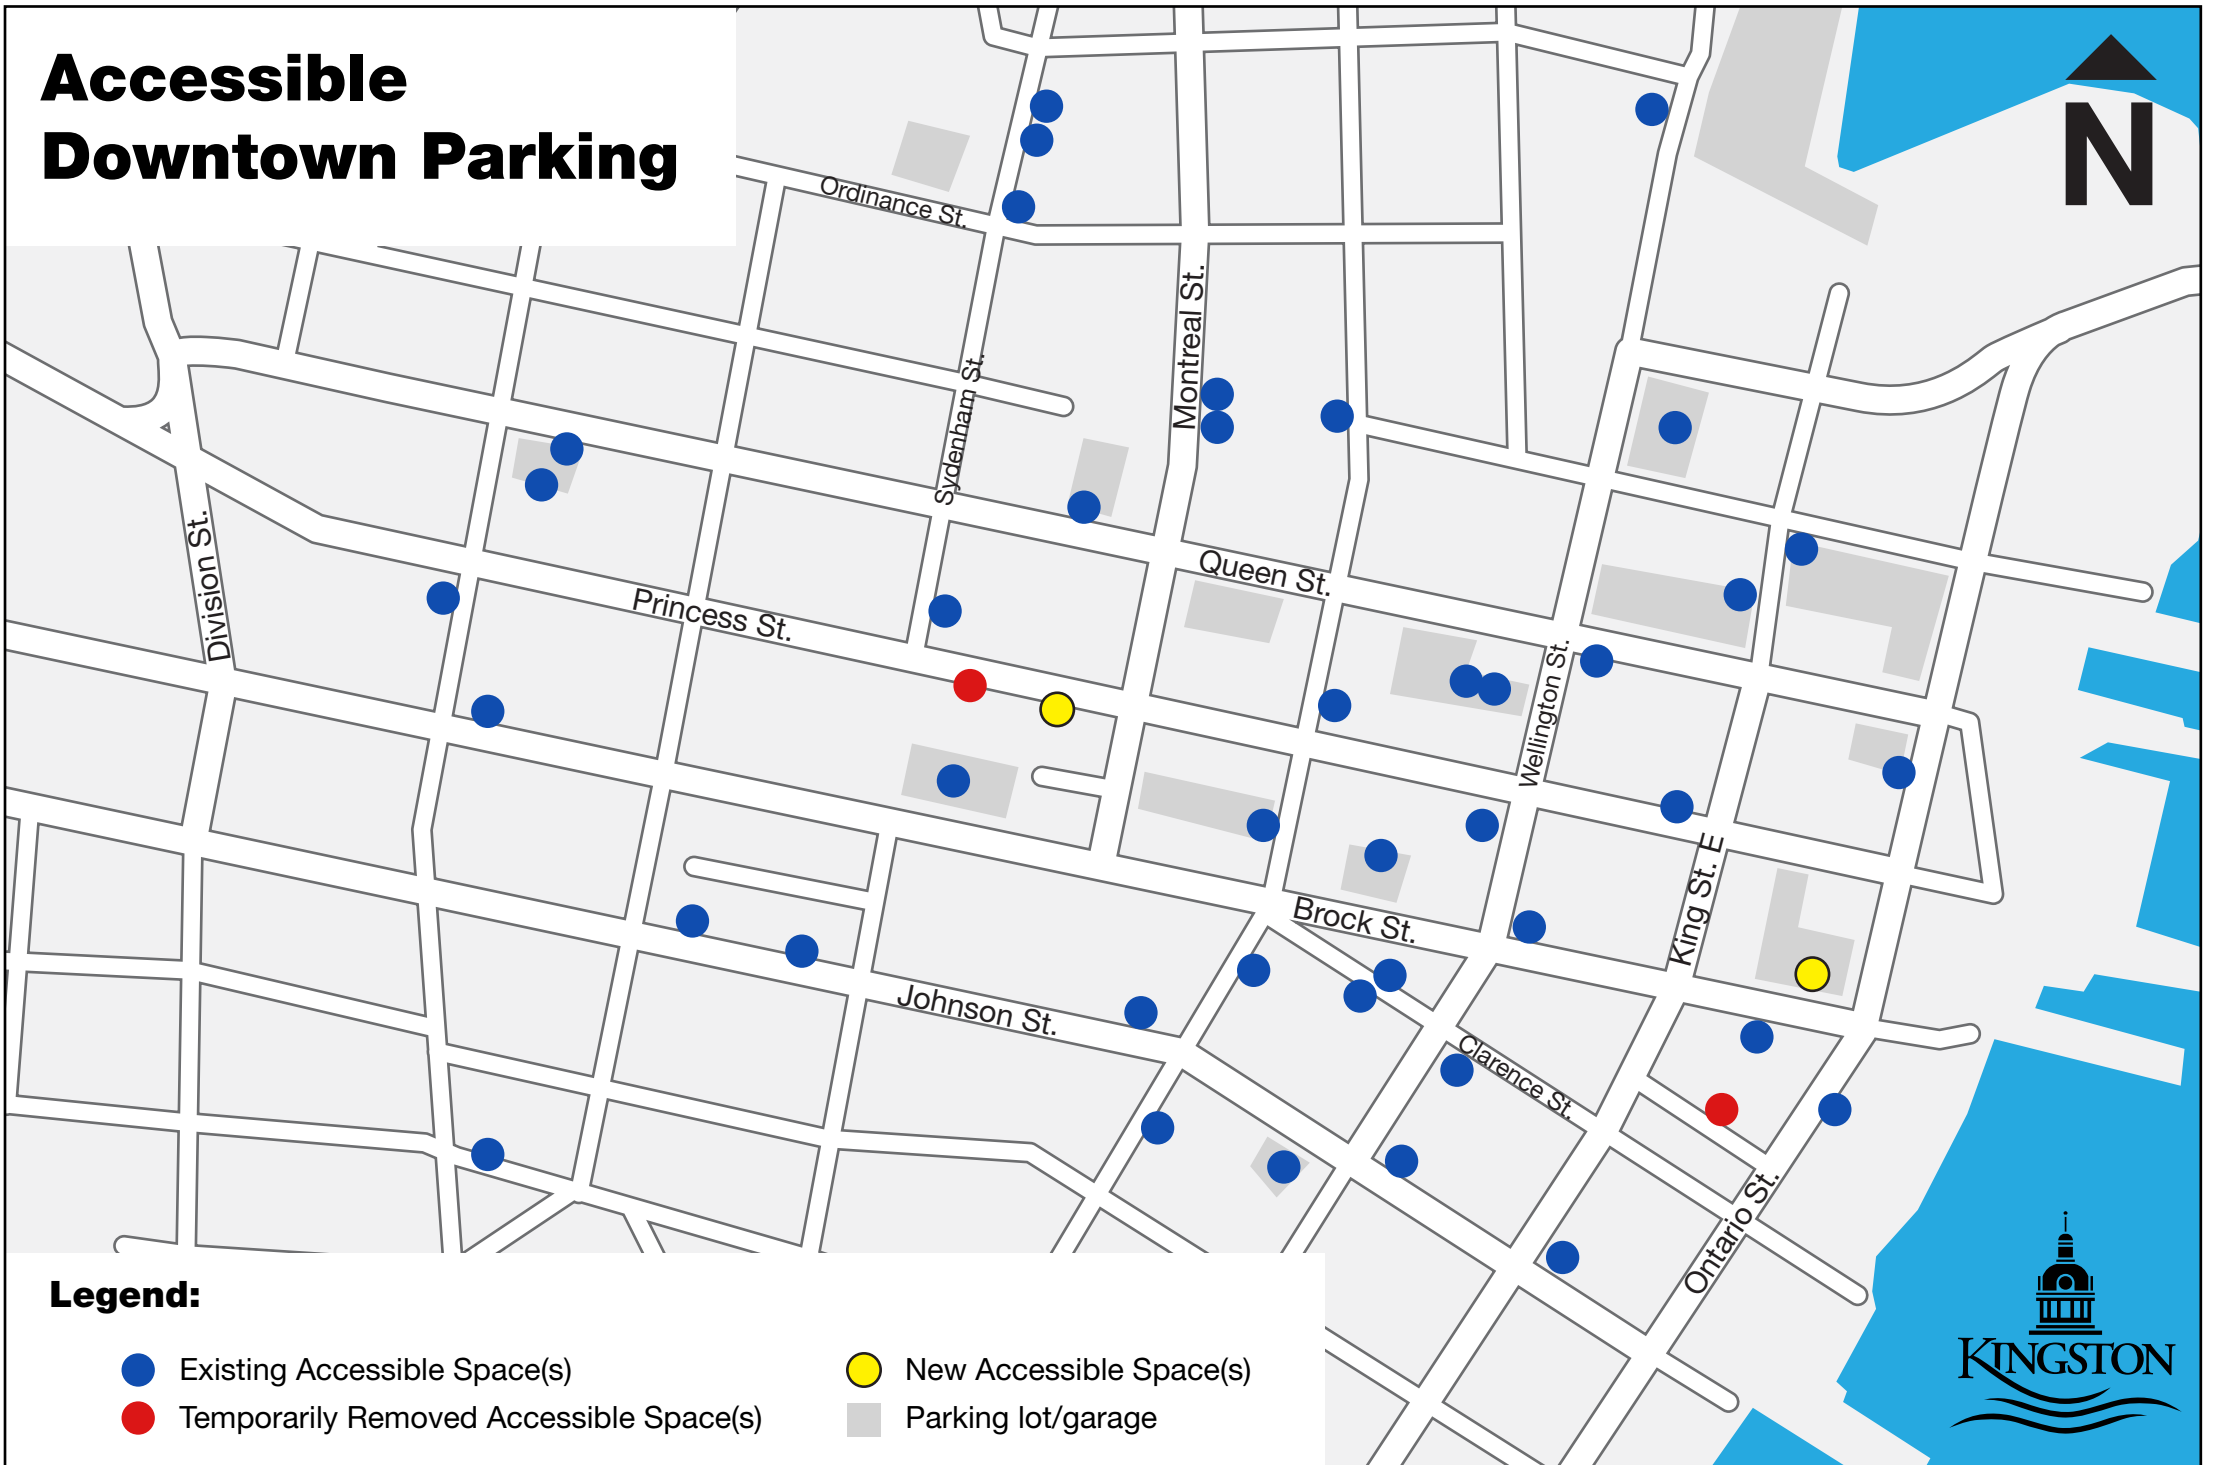

Accessible Downtown Parking

Legend:

- Existing Accessible Space(s)
- Temporarily Removed Accessible Space(s)
- New Accessible Space(s)
- Parking lot/garage