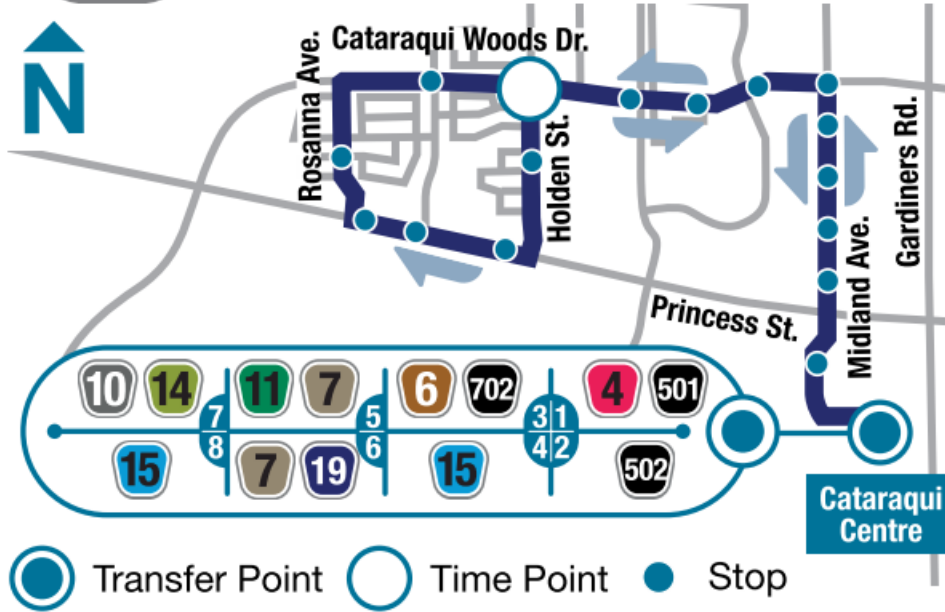

## Woodhaven

KingstonTransit.ca  
 @KingstonTransit  
 /KingstonTransit

Bus stop locations and schedules are subject to change. Kingston Transit does not provide service on New Year's Day, Good Friday or Christmas Day. Up-to-date service alerts can be found on our website: [KingstonTransit.ca/ServiceAlerts](http://KingstonTransit.ca/ServiceAlerts)

Woodhaven		Cataraqui Centre		Woodhaven		Cataraqui Centre	
Cataraqui Centre	Woodhaven	Woodhaven	Cataraqui Centre	Cataraqui Centre	Woodhaven	Woodhaven	Cataraqui Centre
<b>Monday - Saturday</b>				<b>Sunday</b>			
A.M.				A.M.			
6:25	6:32	6:08	6:21	7:35	7:46	7:46	7:59
6:55	7:03	7:03	7:18	8:35	8:42	8:46	8:55
7:25	7:33	7:33	7:48	9:35	9:42	9:46	9:55
Every 30 minutes				Every 60 minutes			
P.M.				P.M.			
5:55	6:04	6:04	6:18	3:35	3:43	3:43	3:58
6:25	6:33	6:33	6:47	4:35	4:43	4:43	4:57
6:55	7:03	7:03	7:17*	5:35	5:43	5:43	5:57
7:35	7:43	7:43	7:57	6:35	6:43	6:43	6:56
8:35	8:43	8:43	8:57	7:35	7:42	7:42	7:55
9:35	9:43	9:43	9:56	8:35	8:42	8:42	8:55*
10:35	10:42	10:42	10:55	* Service ends here			
11:20	11:27	11:27	11:39*				

— In transit