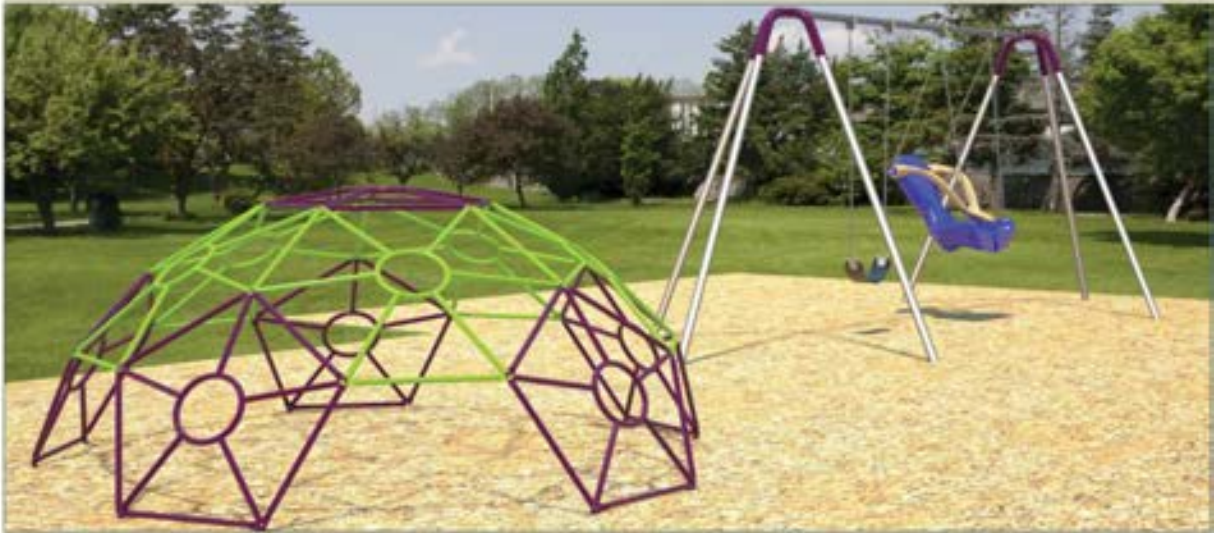

Proposed Playground Equipment

Features:

- Space Pod Dome Climber
- 1 Bay Swing (1 Belt and 1 Accessible)

Niagara Park