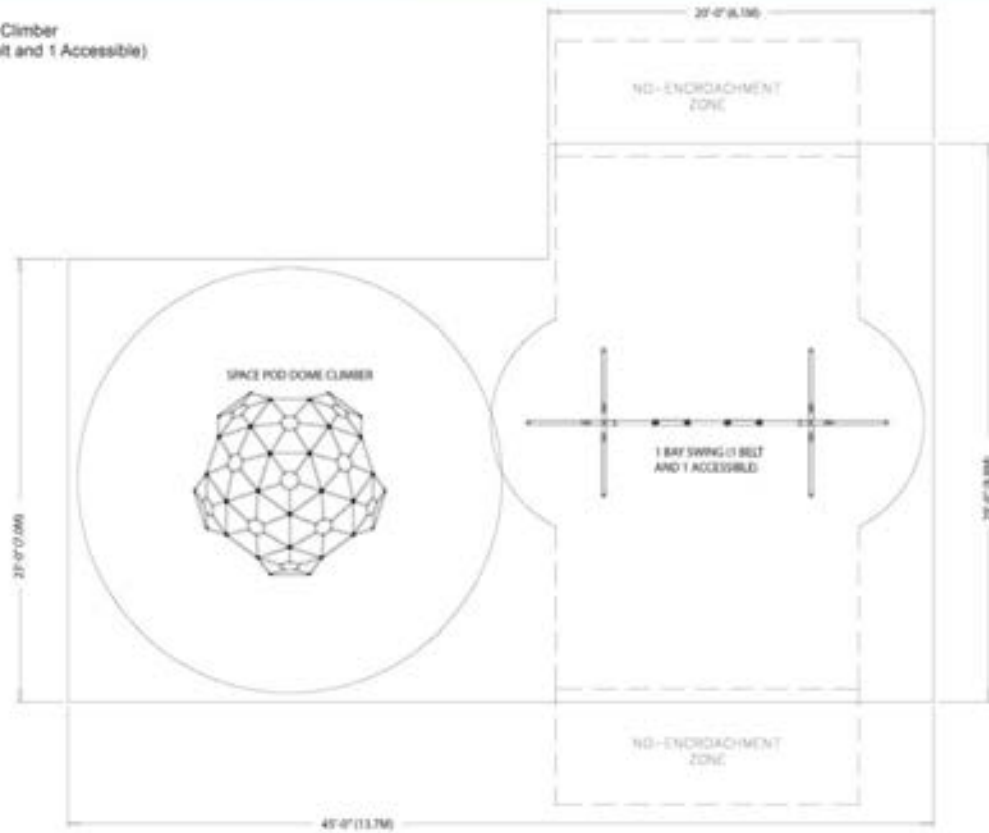

Proposed Playground Equipment

Features:

- Space Pod Dome Climber
- 1 Bay Swing (1 Belt and 1 Accessible)

Niagara Park