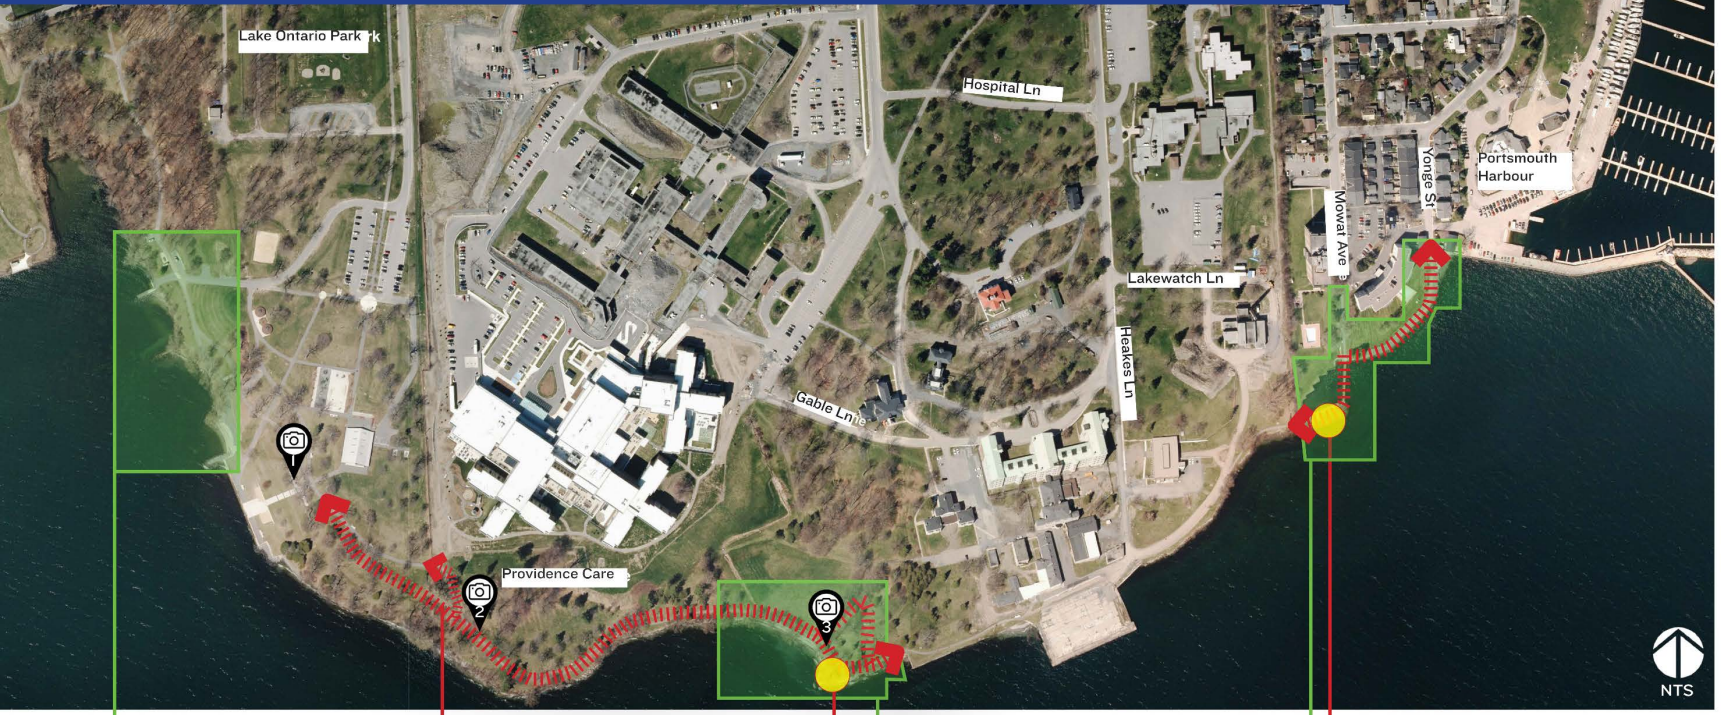

Waterfront Accessible Pathway And Shoreline Rehabilitation

Lake Ontario Park To Portsmouth Harbour

Shoreline Rehabilitation And Protection Improvements
 - Beach Restoration
 - Stone Revetment

Waterfront Pathway Improvements
 - 3.0m Wide Accessible Asphalt Pathway
 - Bench Seating

Shoreline Rehabilitation And Improvements
 - Stone Slab Step Access
 - Beach Restoration
 - Stone Revetment
 Lookout

Lookout
 Shoreline Rehabilitation, Protection And Revetment