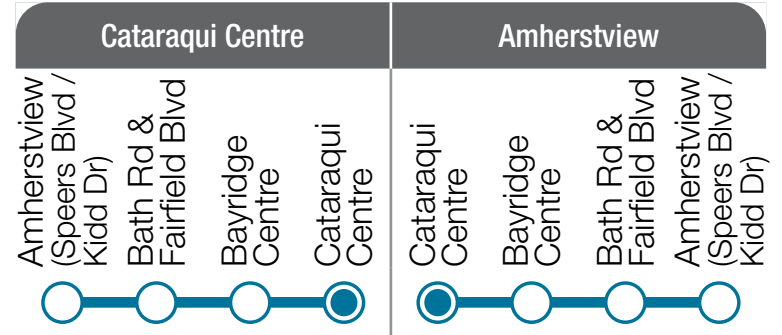

10

Amherstview - Cataraqui Centre

Monday - Friday

	Cataraqui Centre				Amherstview			
A.M.					5:55	6:00	6:10	6:25
↓	6:25	6:38	6:50	6:55	6:55	7:00	7:10	7:25
	Every 60 minutes							
P.M.	9:25	9:38	9:50	9:55	9:55	10:00	10:10	10:25
↓	10:25	10:36	10:46	10:51*				

* Service ends here

In transit

KingstonTransit.ca
 @KingstonTransit
 /KingstonTransit

Bus stop locations and schedules are subject to change. Kingston Transit does not provide service on New Year's Day, Good Friday or Christmas Day. Up-to-date service alerts can be found on our website: KingstonTransit.ca/ServiceAlerts