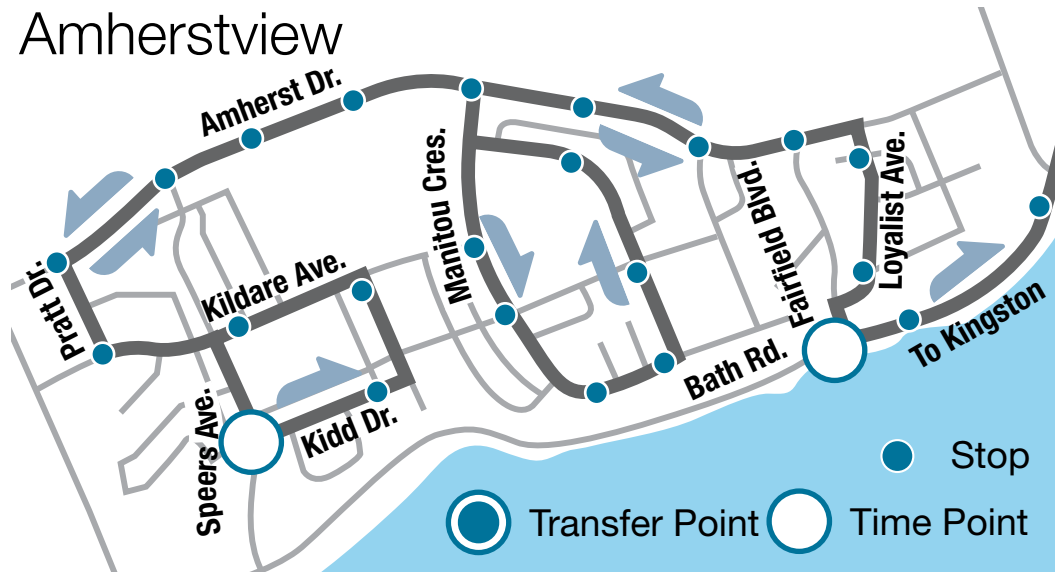

10

Amherstview - Cataraqui Centre

Monday - Friday

	Cataraqui Centre				Amherstview			
A.M.					5:55	6:00	6:10	6:25
↓	6:25	6:38	6:50	6:55	6:55	7:00	7:10	7:25
	Every 60 minutes							
P.M.	9:25	9:38	9:50	9:55	9:55	10:00	10:10	10:25
↓	10:25	10:36	10:46	10:51*				

* Service ends here

In transit

KingstonTransit.ca
 @KingstonTransit
 /KingstonTransit

Bus stop locations and schedules are subject to change. Kingston Transit does not provide service on New Year's Day, Good Friday or Christmas Day. Up-to-date service alerts can be found on our website: KingstonTransit.ca/ServiceAlerts