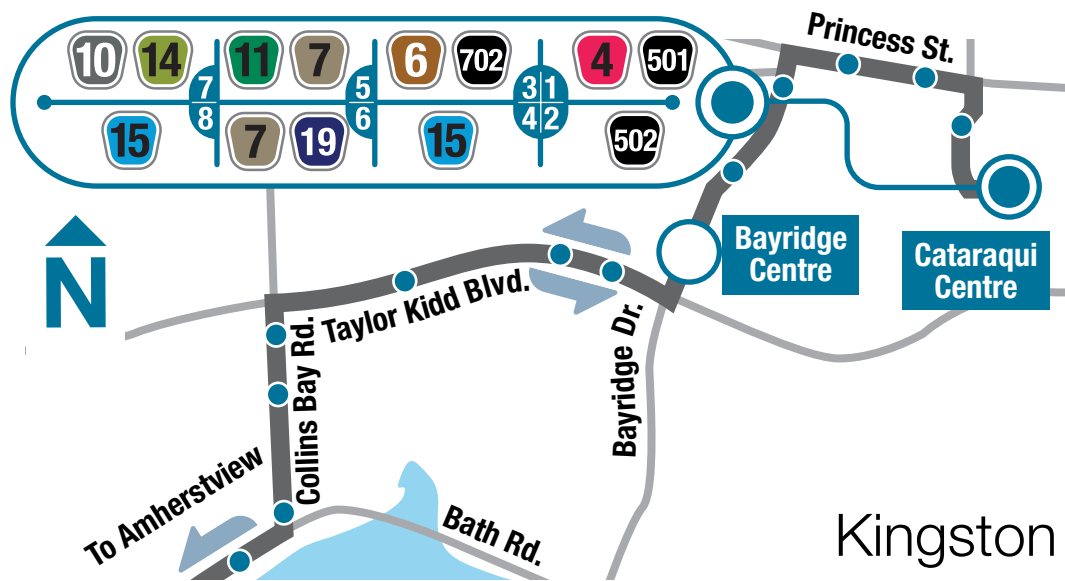

10

Amherstview - Cataraqui Centre

Monday - Friday

	Cataraqui Centre				Amherstview			
A.M.					5:55	6:00	6:10	6:25
↓	6:25	6:38	6:50	6:55	6:55	7:00	7:10	7:25
	Every 60 minutes							
P.M.	9:25	9:38	9:50	9:55	9:55	10:00	10:10	10:25
↓	10:25	10:36	10:46	10:51*				

* Service ends here

In transit

KingstonTransit.ca
 @KingstonTransit
 /KingstonTransit

Bus stop locations and schedules are subject to change. Kingston Transit does not provide service on New Year's Day, Good Friday or Christmas Day. Up-to-date service alerts can be found on our website: KingstonTransit.ca/ServiceAlerts