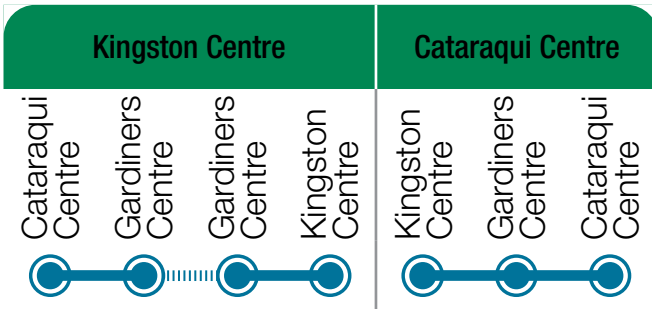

11

Cataraqui Centre - Kingston Centre

Monday - Saturday

Sunday

A.M.	6:14	6:29	6:17	6:32	6:40		
6:22	6:30	6:30	6:45	7:00	7:10		
6:45	6:55	7:00	7:15	7:30	7:40		
Every 30 minutes							
P.M.	6:15	6:25	6:30	6:45	6:45	7:00	7:10*
6:45	6:55	7:00	7:15	7:15	7:30	7:40	
7:45	7:55	8:00	8:15	8:15	8:30	8:40	
8:45	8:55	9:00	9:15	9:15	9:30	9:40	
9:45	9:55	10:00	10:15	10:15	10:30	10:40	
10:45	10:55	11:00	11:14*				

8:45	8:55	9:00	9:15	9:15	9:30	9:40
Every 60 minutes						
7:45	7:55	8:00	8:15	8:15	8:30	8:38* P.M.

* Service ends here — In transit ▒ Holding

* Service ends here

KingstonTransit.ca
 @KingstonTransit
 /KingstonTransit

Bus stop locations and schedules are subject to change. Kingston Transit does not provide service on New Year's Day, Good Friday or Christmas Day. Up-to-date service alerts can be found on our website: KingstonTransit.ca/ServiceAlerts