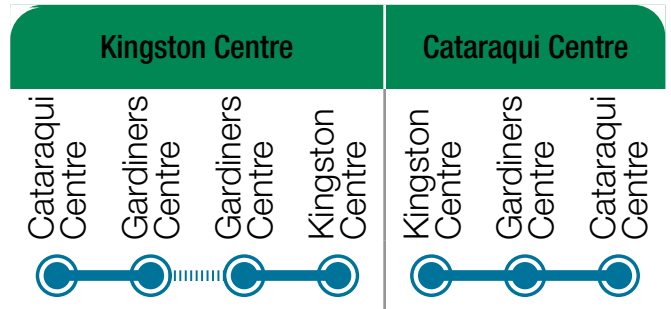

11

Cataraqui Centre - Kingston Centre

Monday - Saturday

Sunday

A.M.	6:14	6:29	6:17	6:32	6:40		
6:22	6:30	6:30	6:45	7:00	7:10		
6:45	6:55	7:00	7:15	7:30	7:40		
Every 30 minutes							
P.M.	6:15	6:25	6:30	6:45	6:45	7:00	7:10*
6:45	6:55	7:00	7:15	7:15	7:30	7:40	
7:45	7:55	8:00	8:15	8:15	8:30	8:40	
8:45	8:55	9:00	9:15	9:15	9:30	9:40	
9:45	9:55	10:00	10:15	10:15	10:30	10:40	
10:45	10:55	11:00	11:14*				

8:45	8:55	9:00	9:15	9:15	9:30	9:40
Every 60 minutes						
7:45	7:55	8:00	8:15	8:15	8:30	8:38* P.M.

* Service ends here — In transit ▒ Holding

* Service ends here

KingstonTransit.ca
 @KingstonTransit
 /KingstonTransit

Bus stop locations and schedules are subject to change. Kingston Transit does not provide service on New Year's Day, Good Friday or Christmas Day. Up-to-date service alerts can be found on our website: KingstonTransit.ca/ServiceAlerts