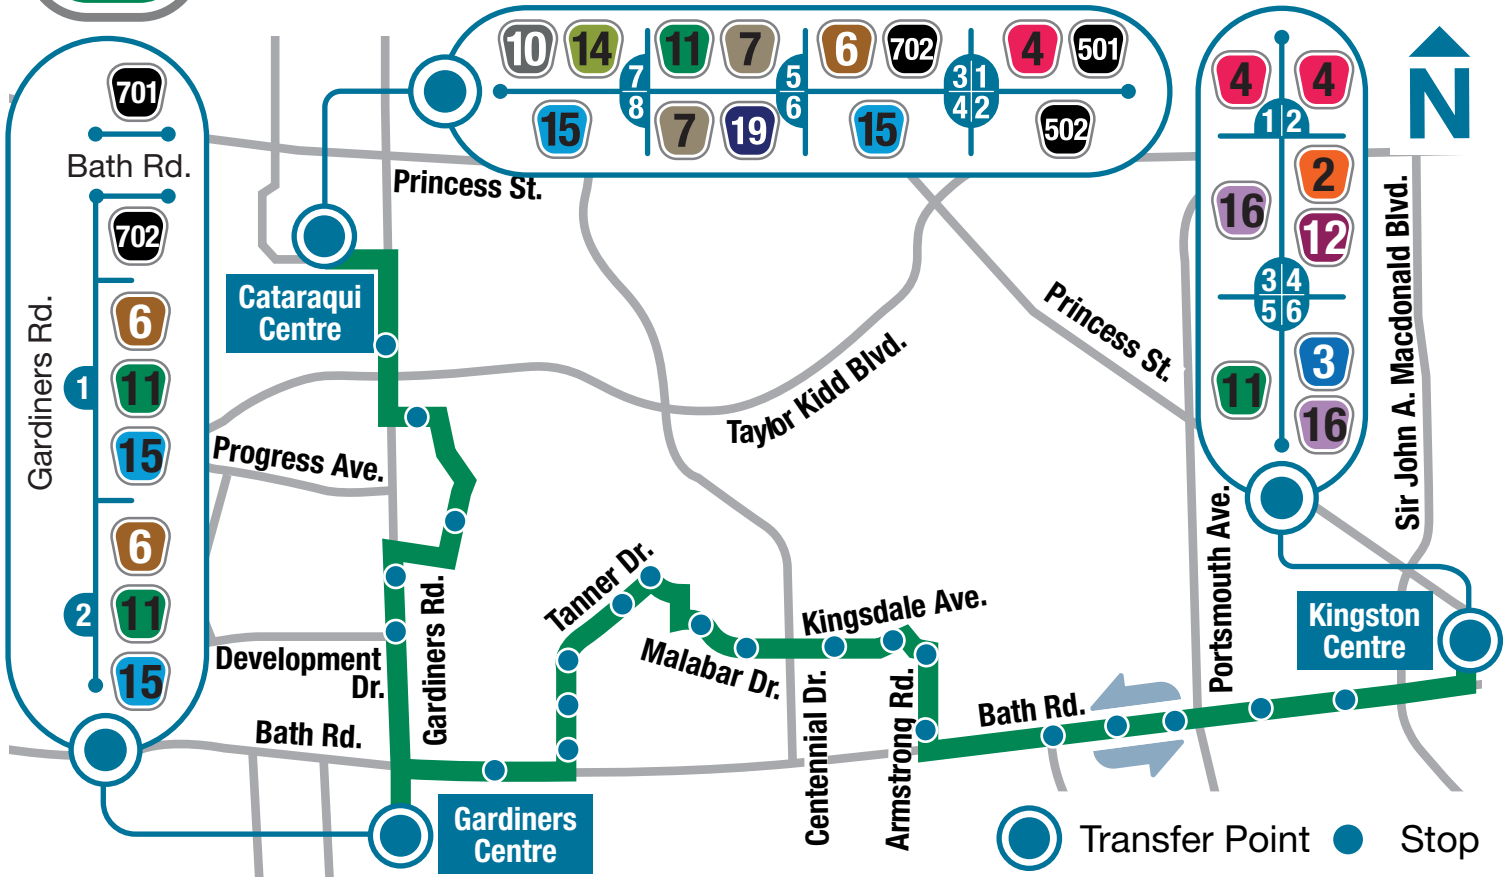

11

Cataraqui Centre - Kingston Centre

Monday - Saturday

Sunday

A.M.	6:14	6:29	6:17	6:32	6:40		
6:22	6:30	6:30	6:45	7:00	7:10		
6:45	6:55	7:00	7:15	7:30	7:40		
Every 30 minutes							
P.M.	6:15	6:25	6:30	6:45	6:45	7:00	7:10*
6:45	6:55	7:00	7:15	7:15	7:30	7:40	
7:45	7:55	8:00	8:15	8:15	8:30	8:40	
8:45	8:55	9:00	9:15	9:15	9:30	9:40	
9:45	9:55	10:00	10:15	10:15	10:30	10:40	
10:45	10:55	11:00	11:14*				

8:45	8:55	9:00	9:15	9:15	9:30	9:40
Every 60 minutes						
7:45	7:55	8:00	8:15	8:15	8:30	8:38* P.M.

* Service ends here — In transit ▒ Holding

* Service ends here

KingstonTransit.ca
 @KingstonTransit
 /KingstonTransit

Bus stop locations and schedules are subject to change. Kingston Transit does not provide service on New Year's Day, Good Friday or Christmas Day. Up-to-date service alerts can be found on our website: KingstonTransit.ca/ServiceAlerts