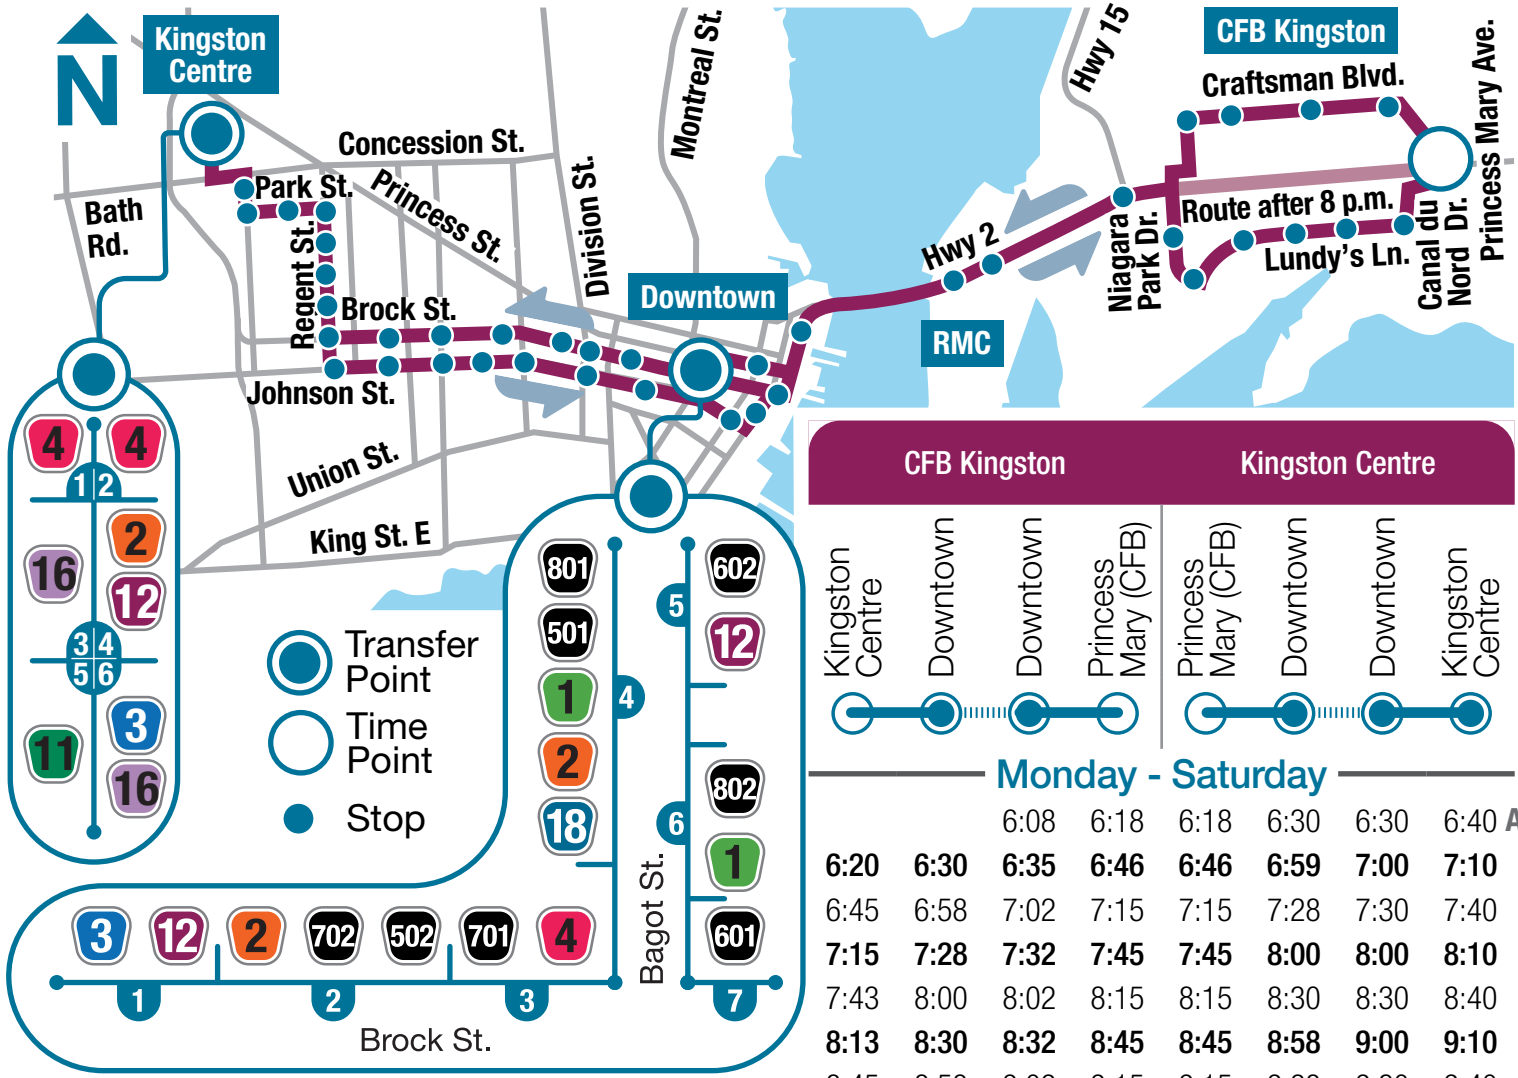

12

Kingston Centre - CFB Kingston

CFB Kingston				Kingston Centre			
--------------	--	--	--	-----------------	--	--	--

Monday - Saturday

CFB Kingston	CFB Kingston	Kingston Centre	Kingston Centre	Kingston Centre	Kingston Centre	Kingston Centre	Kingston Centre
		6:08	6:18	6:18	6:30	6:30	6:40 A.M.
6:20	6:30	6:35	6:46	6:46	6:59	7:00	7:10
6:45	6:58	7:02	7:15	7:15	7:28	7:30	7:40
7:15	7:28	7:32	7:45	7:45	8:00	8:00	8:10
7:43	8:00	8:02	8:15	8:15	8:30	8:30	8:40
8:13	8:30	8:32	8:45	8:45	8:58	9:00	9:10
8:45	8:58	9:02	9:15	9:15	9:28	9:30	9:40

Every 30 minutes

6:15	6:28	6:32	6:45	6:45	6:58	7:00	7:12* P.M.
6:45	6:58	7:02	7:15	7:15	7:28	7:30	7:42
7:45	7:58	8:05	8:13 ^A	8:15	8:27	8:30	8:42
8:45	8:58	9:05	9:13 ^A	9:15	9:27	9:30	9:42
9:45	9:58	10:05	10:13 ^A	10:15	10:27	10:30	10:42
10:45	10:58	11:05	11:13 ^A	11:15	11:27	11:30	11:40*

Need Guidance?
 613-546-0000 TTY: 613-546-4889
 (Mon.- Fri., 8 a.m. - 5 p.m.)

KingstonTransit.ca
 @KingstonTransit
 /KingstonTransit

Bus stop locations and schedules are subject to change. Kingston Transit does not provide service on New Year's Day, Good Friday or Christmas Day. Up-to-date service alerts can be found on our website: KingstonTransit.ca/ServiceAlerts

* Service ends here. ^A Trip does not service Craftsman Blvd. as CFB Kingston gates close at 8:00 p.m.

— In transit ▤ Holding