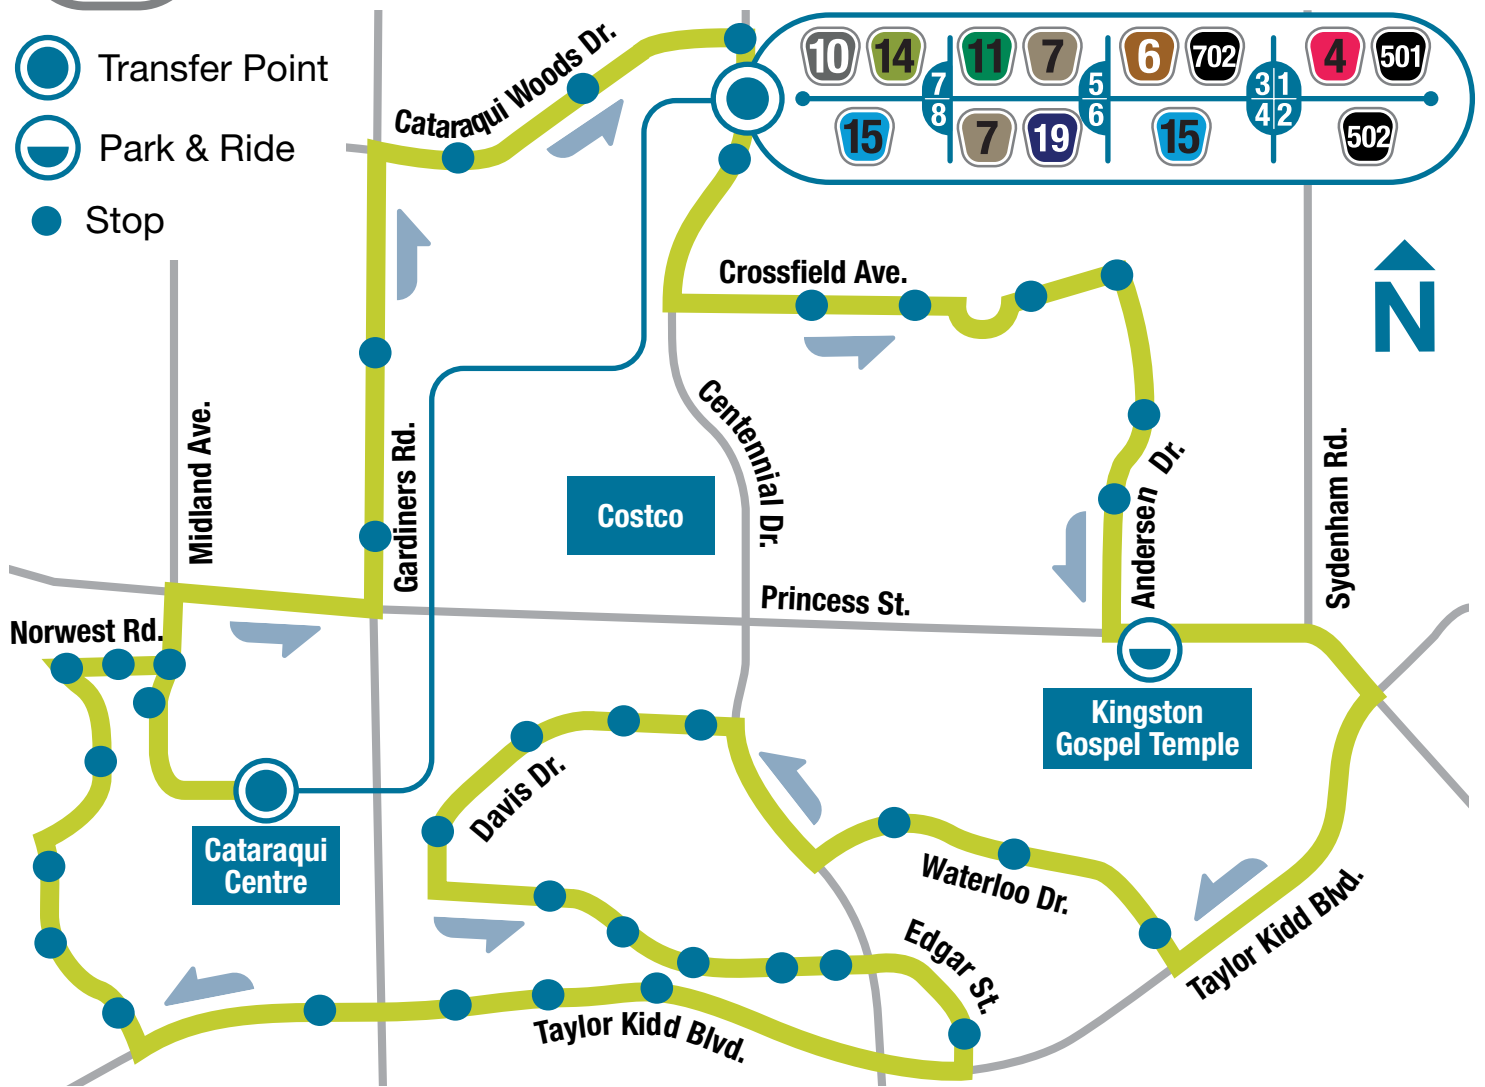

14

Crossfield Ave. - Waterloo Dr.

- Transfer Point
- Park & Ride
- Stop

Need Guidance?
 613-546-0000
 TTY: 613-546-4889
 (Mon.- Fri., 8 a.m. - 5 p.m.)

KingstonTransit.ca

@KingstonTransit

/KingstonTransit

Bus stop locations and schedules are subject to change. Kingston Transit does not provide service on New Year's Day, Good Friday or Christmas Day. Up-to-date service alerts can be found on our website:

KingstonTransit.ca/ServiceAlerts

	Crossfield Ave		Waterloo Dr		Crossfield Ave		Waterloo Dr		
	Cataraqui Centre	Kingston Gospel Temple	Kingston Gospel Temple	Cataraqui Centre	Cataraqui Centre	Kingston Gospel Temple	Kingston Gospel Temple	Cataraqui Centre	
	Monday - Saturday				Sunday				
A.M.	6:30	6:41	6:41	6:58	8:00	8:11	8:11	8:28	A.M.
	7:00	7:11	7:11	7:28	9:00	9:11	9:11	9:28	
	Every 30 minutes				Every 60 minutes				
P.M.	7:00	7:11	7:11	7:28	6:00	6:11	6:11	6:28	P.M.
	8:00	8:11	8:11	8:28	7:00	7:11	7:11	7:28	
	9:00	9:11	9:11	9:28	8:00	8:11	8:11	8:28*	
	10:00	10:11	10:11	10:28*					

* End of service

In transit