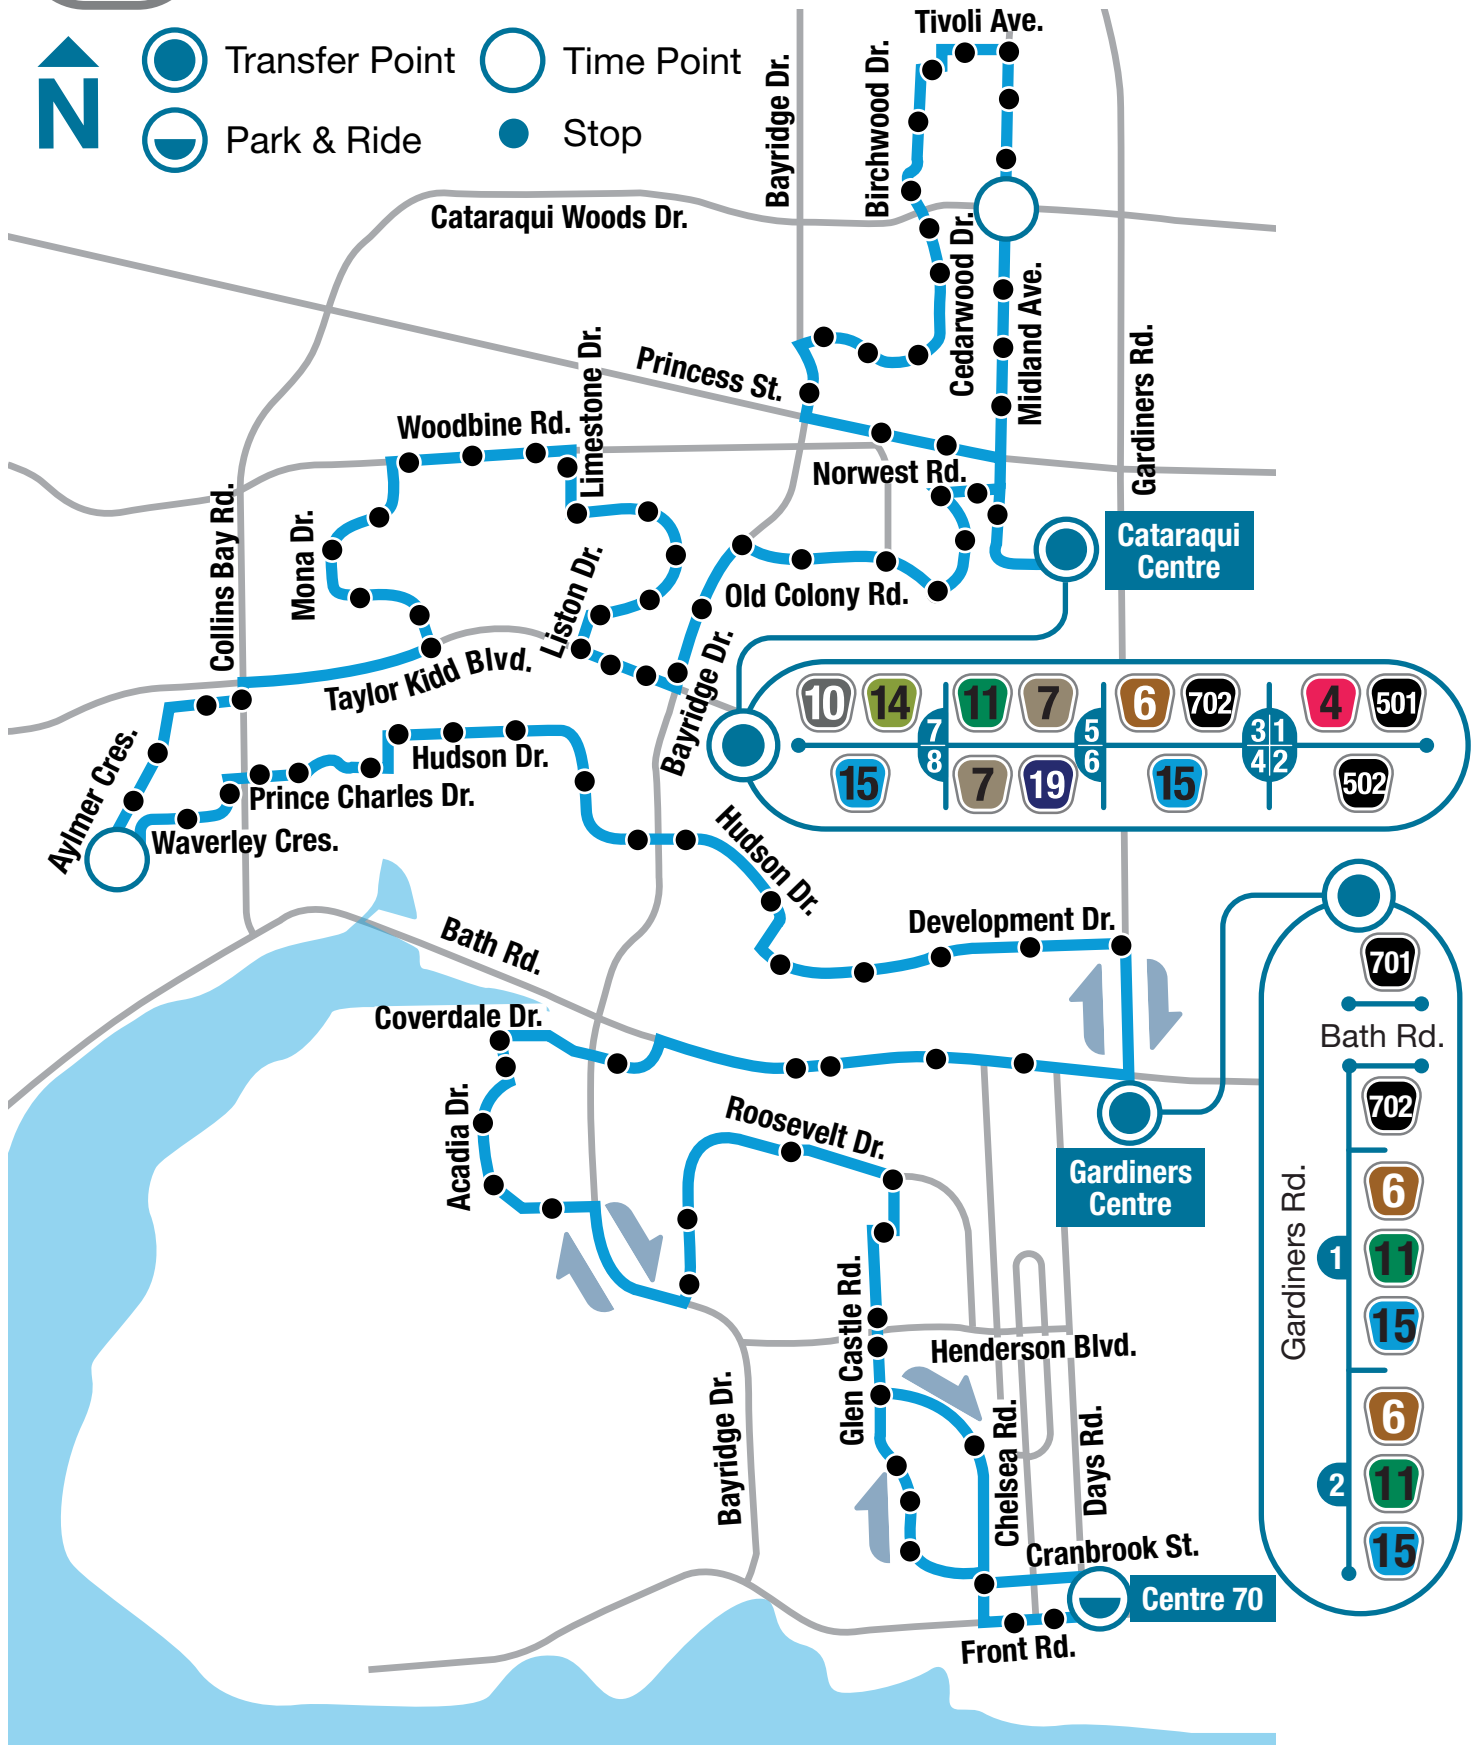

## Reddendale - Cataraqui Woods / Centre

- Transfer Point
- Time Point
- Park & Ride
- Stop

**Monday - Saturday**

<b>A.M.</b>		6:02	6:14 <sup>A</sup>					6:00	6:16 <sup>B</sup>				
										<b>6:02</b>	<b>6:08</b>	<b>6:15</b>	<b>6:23</b>
										6:32	6:38	6:45	6:53
			<b>6:30</b>	<b>6:45</b>	<b>6:15</b>	<b>6:30</b>	<b>6:42</b>	<b>7:00</b>	<b>7:07</b>	<b>7:15</b>	<b>7:23</b>		
					6:45	7:00	7:12	7:30	7:37	7:45	7:53		
	<b>6:23</b>	<b>6:30</b>	<b>6:47</b>	<b>7:00</b>	<b>7:15</b>	<b>7:15</b>	<b>7:30</b>	<b>7:42</b>	<b>8:00</b>	<b>8:07</b>	<b>8:15</b>	<b>8:23</b>	

<sup>A</sup> Changes to Route 11 arriving Kingston Centre at 6:30 a.m. ■ In transit  
<sup>B</sup> Changes to Route 4 arriving Kingston Centre at 6:30 a.m. \* Service ends here

**Need Guidance?**  
 613-546-0000 TTY: 613-546-4889  
 (Mon.- Fri., 8 a.m. - 5 p.m.)

KingstonTransit.ca  
 @KingstonTransit  
 /KingstonTransit

Bus stop locations and schedules are subject to change. Kingston Transit does not provide service on New Year's Day, Good Friday or Christmas Day. Up-to-date service alerts can be found on our website: [KingstonTransit.ca/ServiceAlerts](http://KingstonTransit.ca/ServiceAlerts)