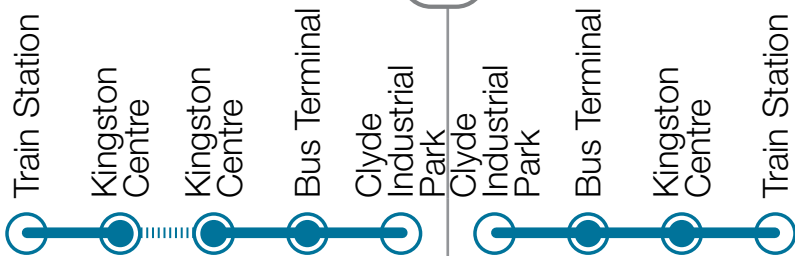

## Division St. / Dalton Ave. - Train Station

**Monday - Saturday**

A.M.									
				6:17	6:32	6:32	6:47	7:00	7:10
	<b>6:12</b>	<b>6:24</b>	<b>6:30</b>	<b>6:45</b>	<b>7:00</b>	<b>7:00</b>	<b>7:15</b>	<b>7:30</b>	<b>7:40</b>

Every 60 minutes

P.M.	7:10	7:23	7:30	7:45	8:00	8:30	8:45	9:00	9:10
	<b>8:10</b>	<b>8:23</b>	<b>8:30</b>	<b>8:42*</b>					
	9:15	9:28	9:30	9:42*					

<sup>A</sup> Additional trips leave the Bus Terminal hourly from 9:15 a.m. to 8:15 p.m., arriving at Clyde Industrial Park from 9:30 a.m. to 8:30 p.m.

<sup>B</sup> Additional trips leave Clyde Industrial Park hourly from 9:00 a.m. to 8:00 p.m., arriving at the Bus Terminal at 9:15 a.m. to 8:15 p.m.

\* Service ends here

In transit Holding

KingstonTransit.ca