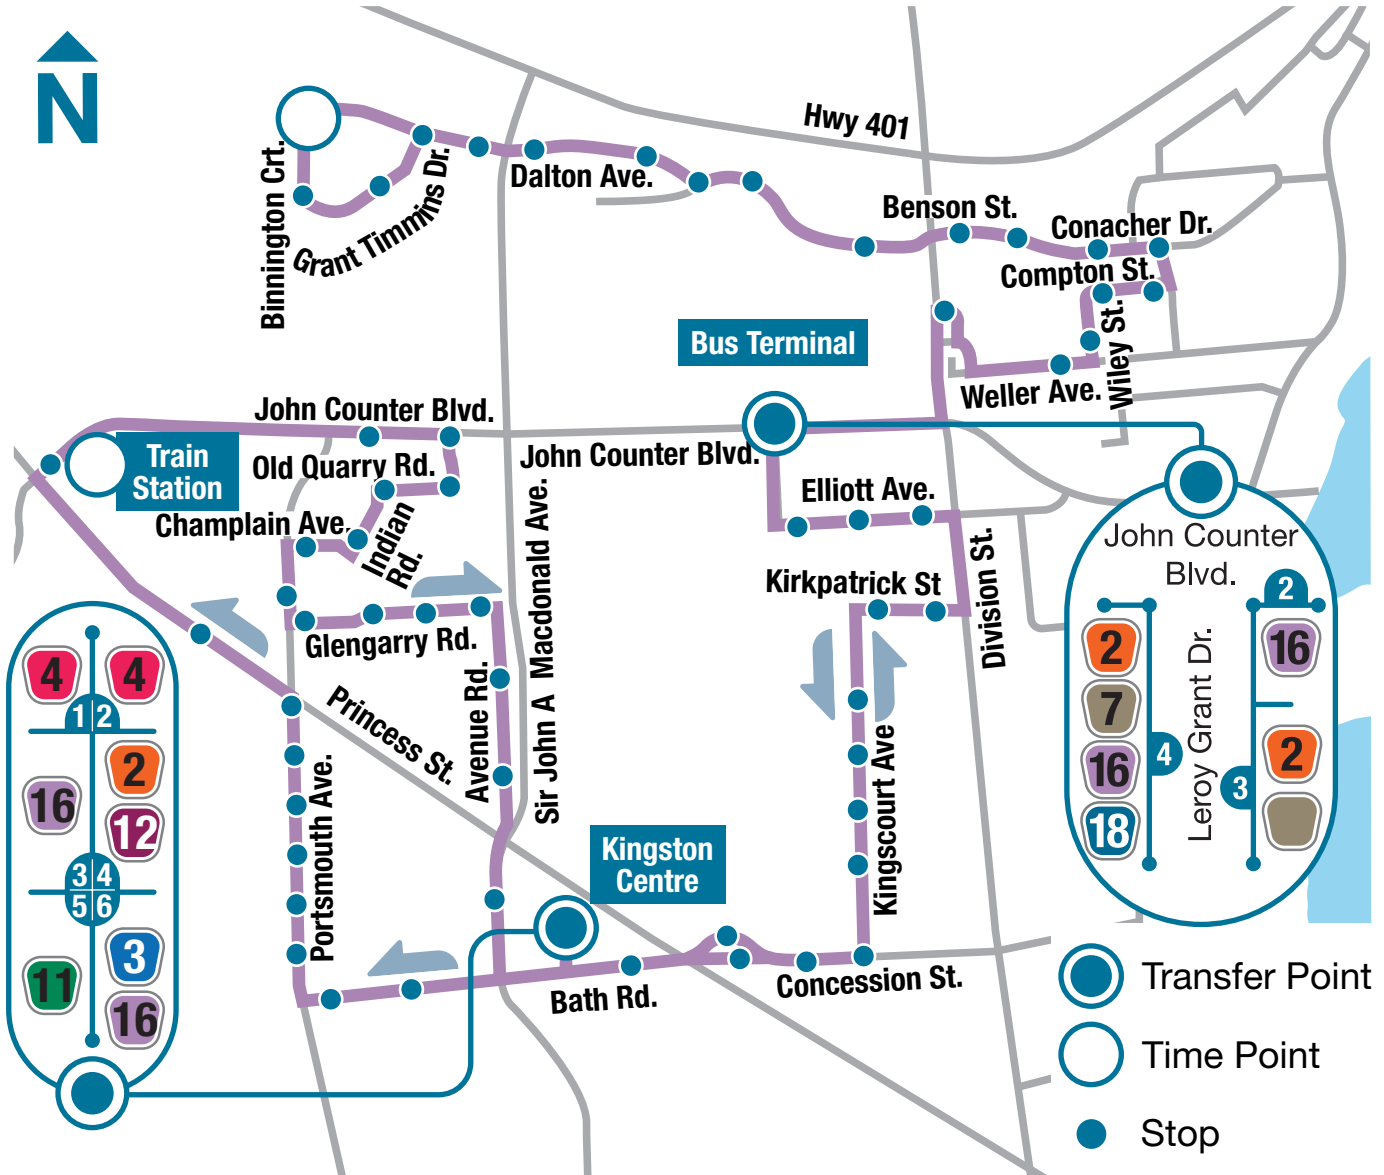

## Division St. / Dalton Ave. - Train Station

**Monday - Saturday**

A.M.									
				6:17	6:32	6:32	6:47	7:00	7:10
	<b>6:12</b>	<b>6:24</b>	<b>6:30</b>	<b>6:45</b>	<b>7:00</b>	<b>7:00</b>	<b>7:15</b>	<b>7:30</b>	<b>7:40</b>

Every 60 minutes

P.M.	7:10	7:23	7:30	7:45	8:00	8:30	8:45	9:00	9:10
	<b>8:10</b>	<b>8:23</b>	<b>8:30</b>	<b>8:42*</b>					
	9:15	9:28	9:30	9:42*					

<sup>A</sup> Additional trips leave the Bus Terminal hourly from 9:15 a.m. to 8:15 p.m., arriving at Clyde Industrial Park from 9:30 a.m. to 8:30 p.m.

<sup>B</sup> Additional trips leave Clyde Industrial Park hourly from 9:00 a.m. to 8:00 p.m., arriving at the Bus Terminal at 9:15 a.m. to 8:15 p.m.

\* Service ends here

In transit Holding

KingstonTransit.ca

@KingstonTransit

/KingstonTransit

Bus stop locations and schedules are subject to change. Kingston Transit does not provide service on New Year's Day, Good Friday or Christmas Day. Up-to-date service alerts can be found on our website: [KingstonTransit.ca/ServiceAlerts](http://KingstonTransit.ca/ServiceAlerts)