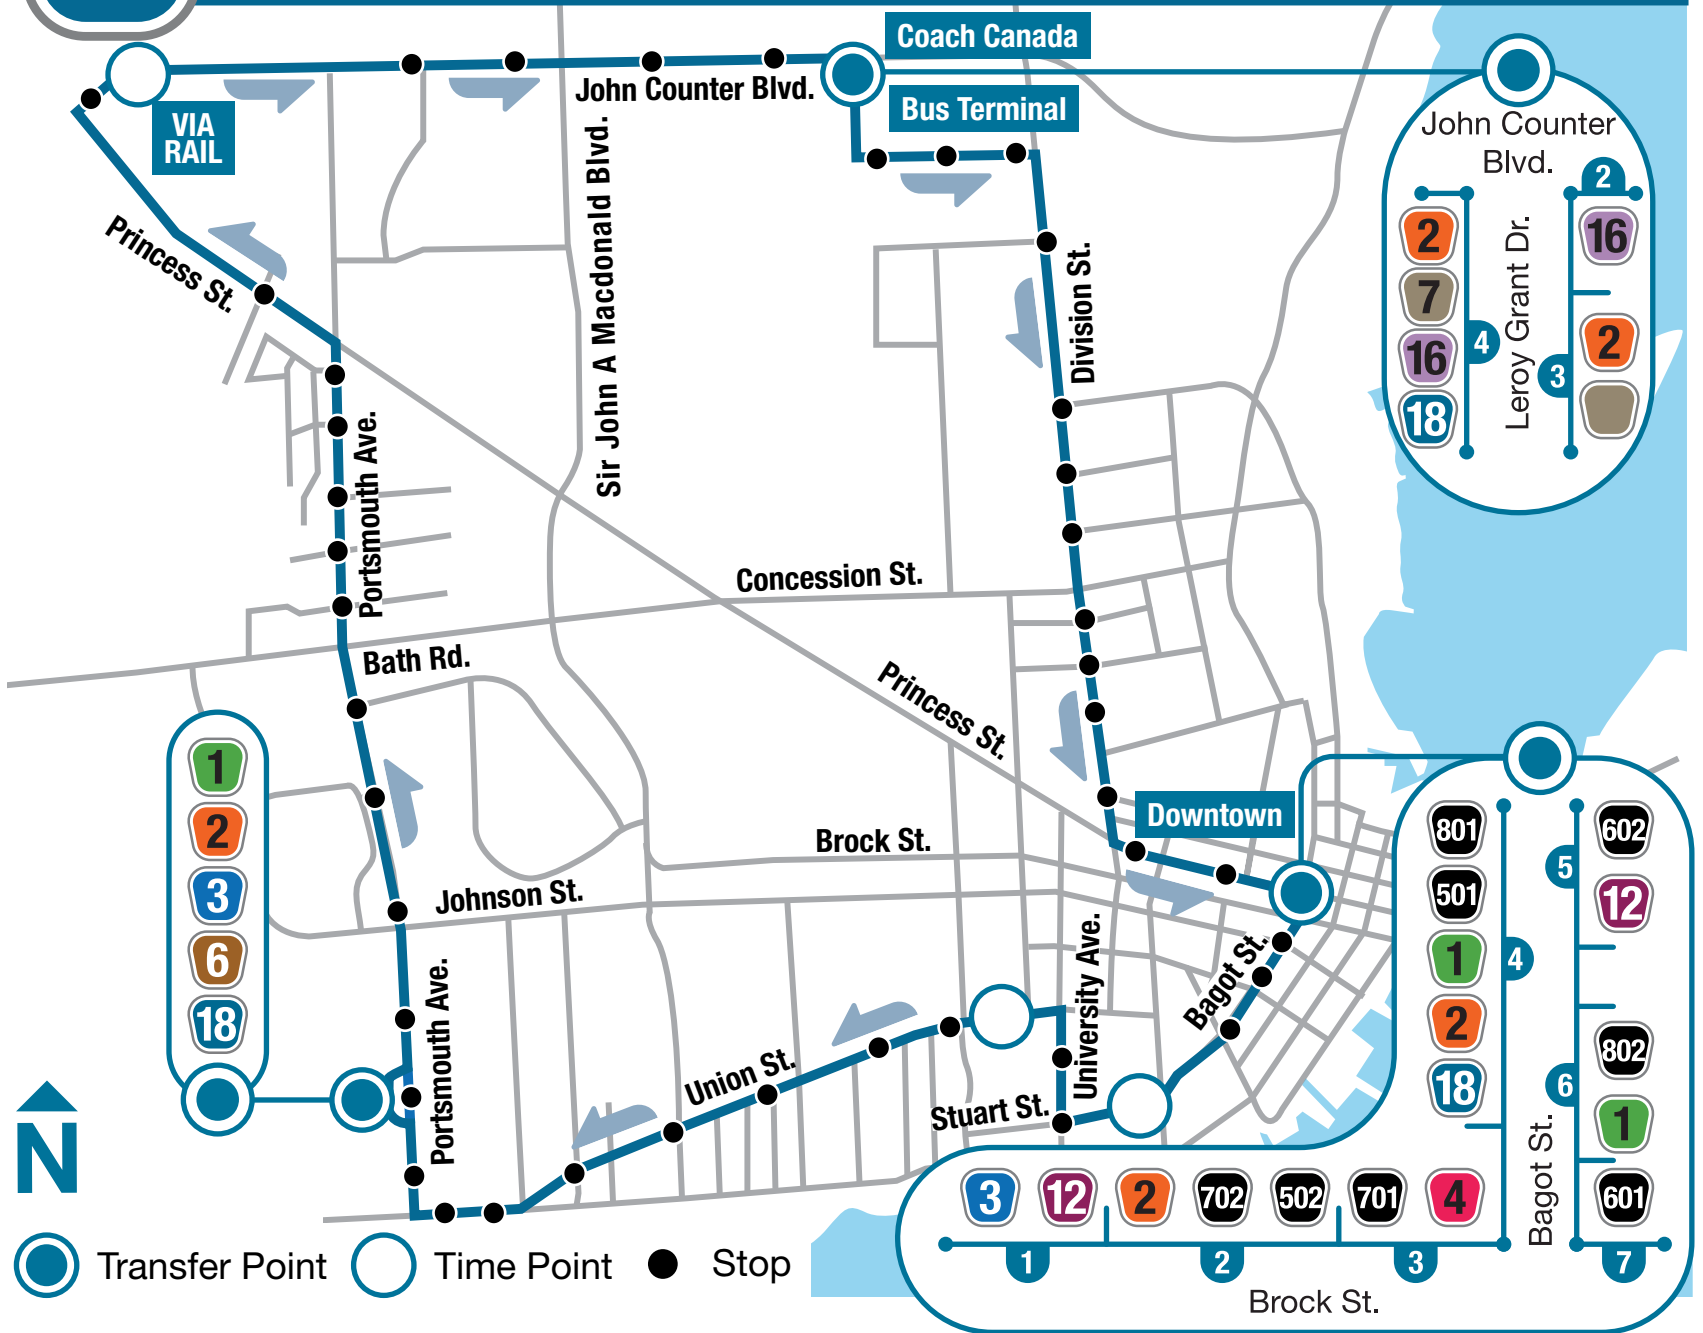

18

Train Station Circuit

Train Station Circuit

Monday - Saturday

A.M.	8:50	8:57	8:57	9:09	9:10	9:25	9:35
	9:40	9:47	9:48	10:00	10:02	10:17	10:27
	10:40	10:47	10:48	11:00	11:02	11:17	11:27
	11:50	11:57	11:58	12:10	12:12	12:27	12:37
	12:50	12:57	12:58	1:10	1:12	1:27	1:37
P.M.	1:50	1:57	1:58	2:10	2:10	2:25	2:35
	2:35	2:42	2:42	2:54	2:55	3:10	3:20
	3:20	3:27	3:28	3:40	3:42	3:57	4:07
	4:10	4:17	4:18	4:30	4:32	4:47	4:57
	5:00	5:07	5:08	5:20	5:22	5:37	5:47
	6:00	6:07	6:08	6:20	6:22	6:37	6:47
	6:50	6:57	6:58	7:10	7:12	7:27	7:37
	7:40	7:47	7:47	7:58	7:58	8:13	8:23
	8:25	8:30	8:31	8:42	8:45	9:00	9:10
	9:25	9:30	9:31	9:42	9:45	10:00*	

Train Station Circuit

Sunday

A.M.	9:15	9:22	9:23	9:35	9:37	9:52	10:02
	10:05	10:12	10:15	10:27	10:30	10:45	10:55
	11:05	11:12	11:12	11:24	11:25	11:40	11:50
	11:50	11:57	11:58	12:10	12:12	12:27	12:37
	12:50	12:57	12:58	1:10	1:12	1:27	1:37
	1:50	1:57	1:58	2:10	2:10	2:25	2:35
P.M.	2:35	2:42	2:42	2:54	2:55	3:10	3:20
	3:20	3:27	3:28	3:40	3:42	3:57	4:07
	4:10	4:17	4:18	4:30	4:32	4:47	4:57
	5:00	5:07	5:08	5:20	5:22	5:37	5:47
	6:00	6:07	6:08	6:20	6:22	6:37	6:47
	6:50	6:57	6:58	7:10	7:12	7:27	7:37
	7:40	7:47	7:47	7:58	7:58	8:13	8:23
	8:25	8:30	8:31	8:42	8:45	9:00	9:10
	9:25	9:30	9:31	9:42	9:45	10:00*	

* Service ends here

— In transit Holding

KingstonTransit.ca

@KingstonTransit

/KingstonTransit

Bus stop locations and schedules are subject to change. Kingston Transit does not provide service on New Year's Day, Good Friday or Christmas Day. Up-to-date service alerts can be found on our website: KingstonTransit.ca/ServiceAlerts