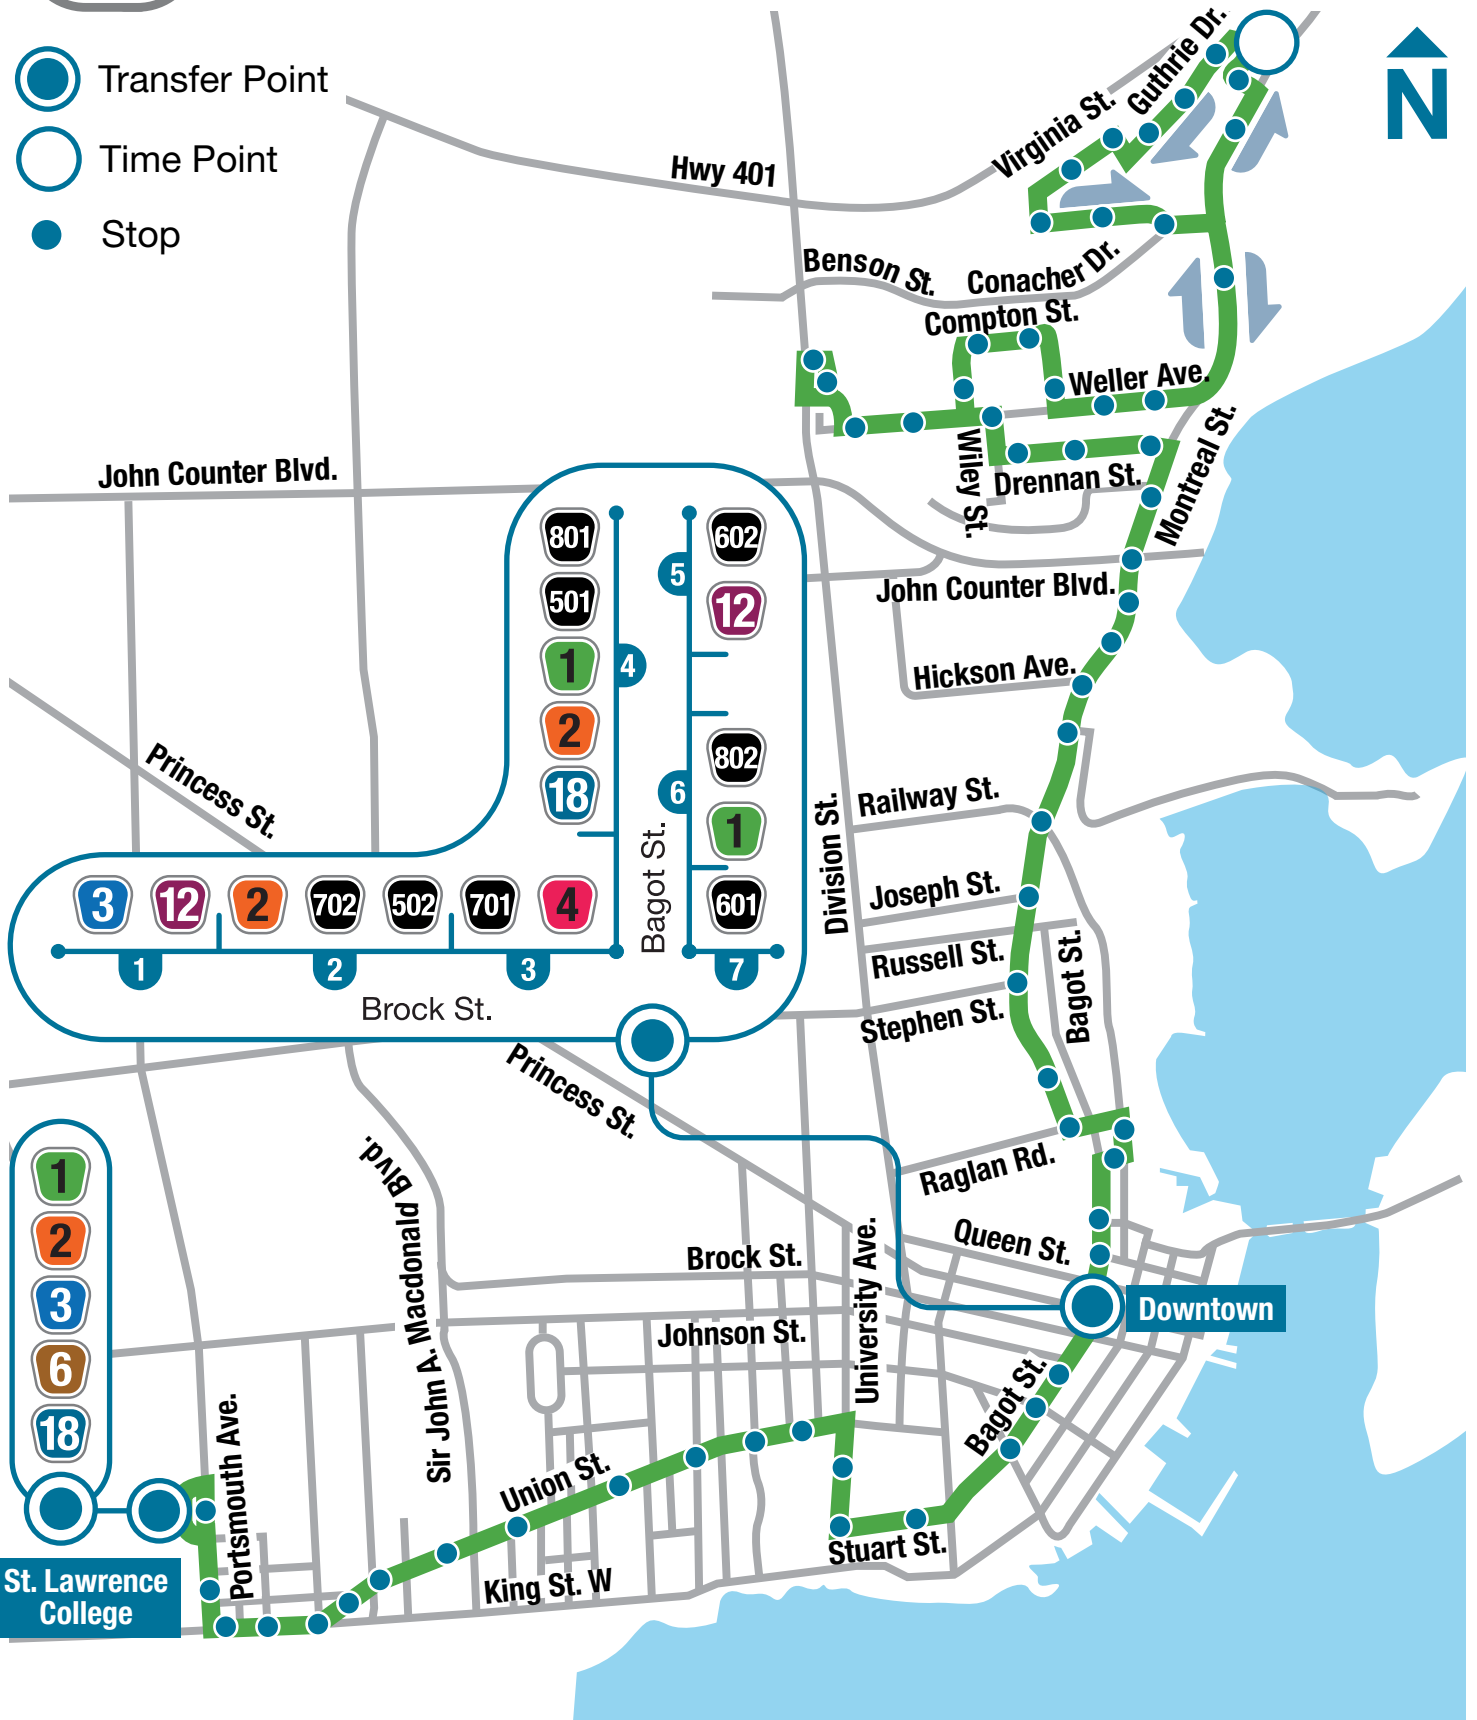

1

Montreal St. - St. Lawrence College

-  Transfer Point
-  Time Point
-  Stop

St.Lawrence College

1

Montreal Street

Guthrie /
Joyce

Downtown

Downtown

St Lawrence
College

St Lawrence
College

Downtown

Downtown

Guthrie /
Joyce

Monday - Saturday

A.M. 5:53 6:16 6:17 6:30 6:30 6:45 6:50 7:10

Every 60 minutes

P.M. 9:40 10:05 10:15 10:30 10:00 10:15 10:20 10:40

10:40 11:05 11:10 11:25* 11:00 11:15 11:20 11:39*

* Service ends here

^A Changes to Route 6

In transit

Holding

Need Guidance?