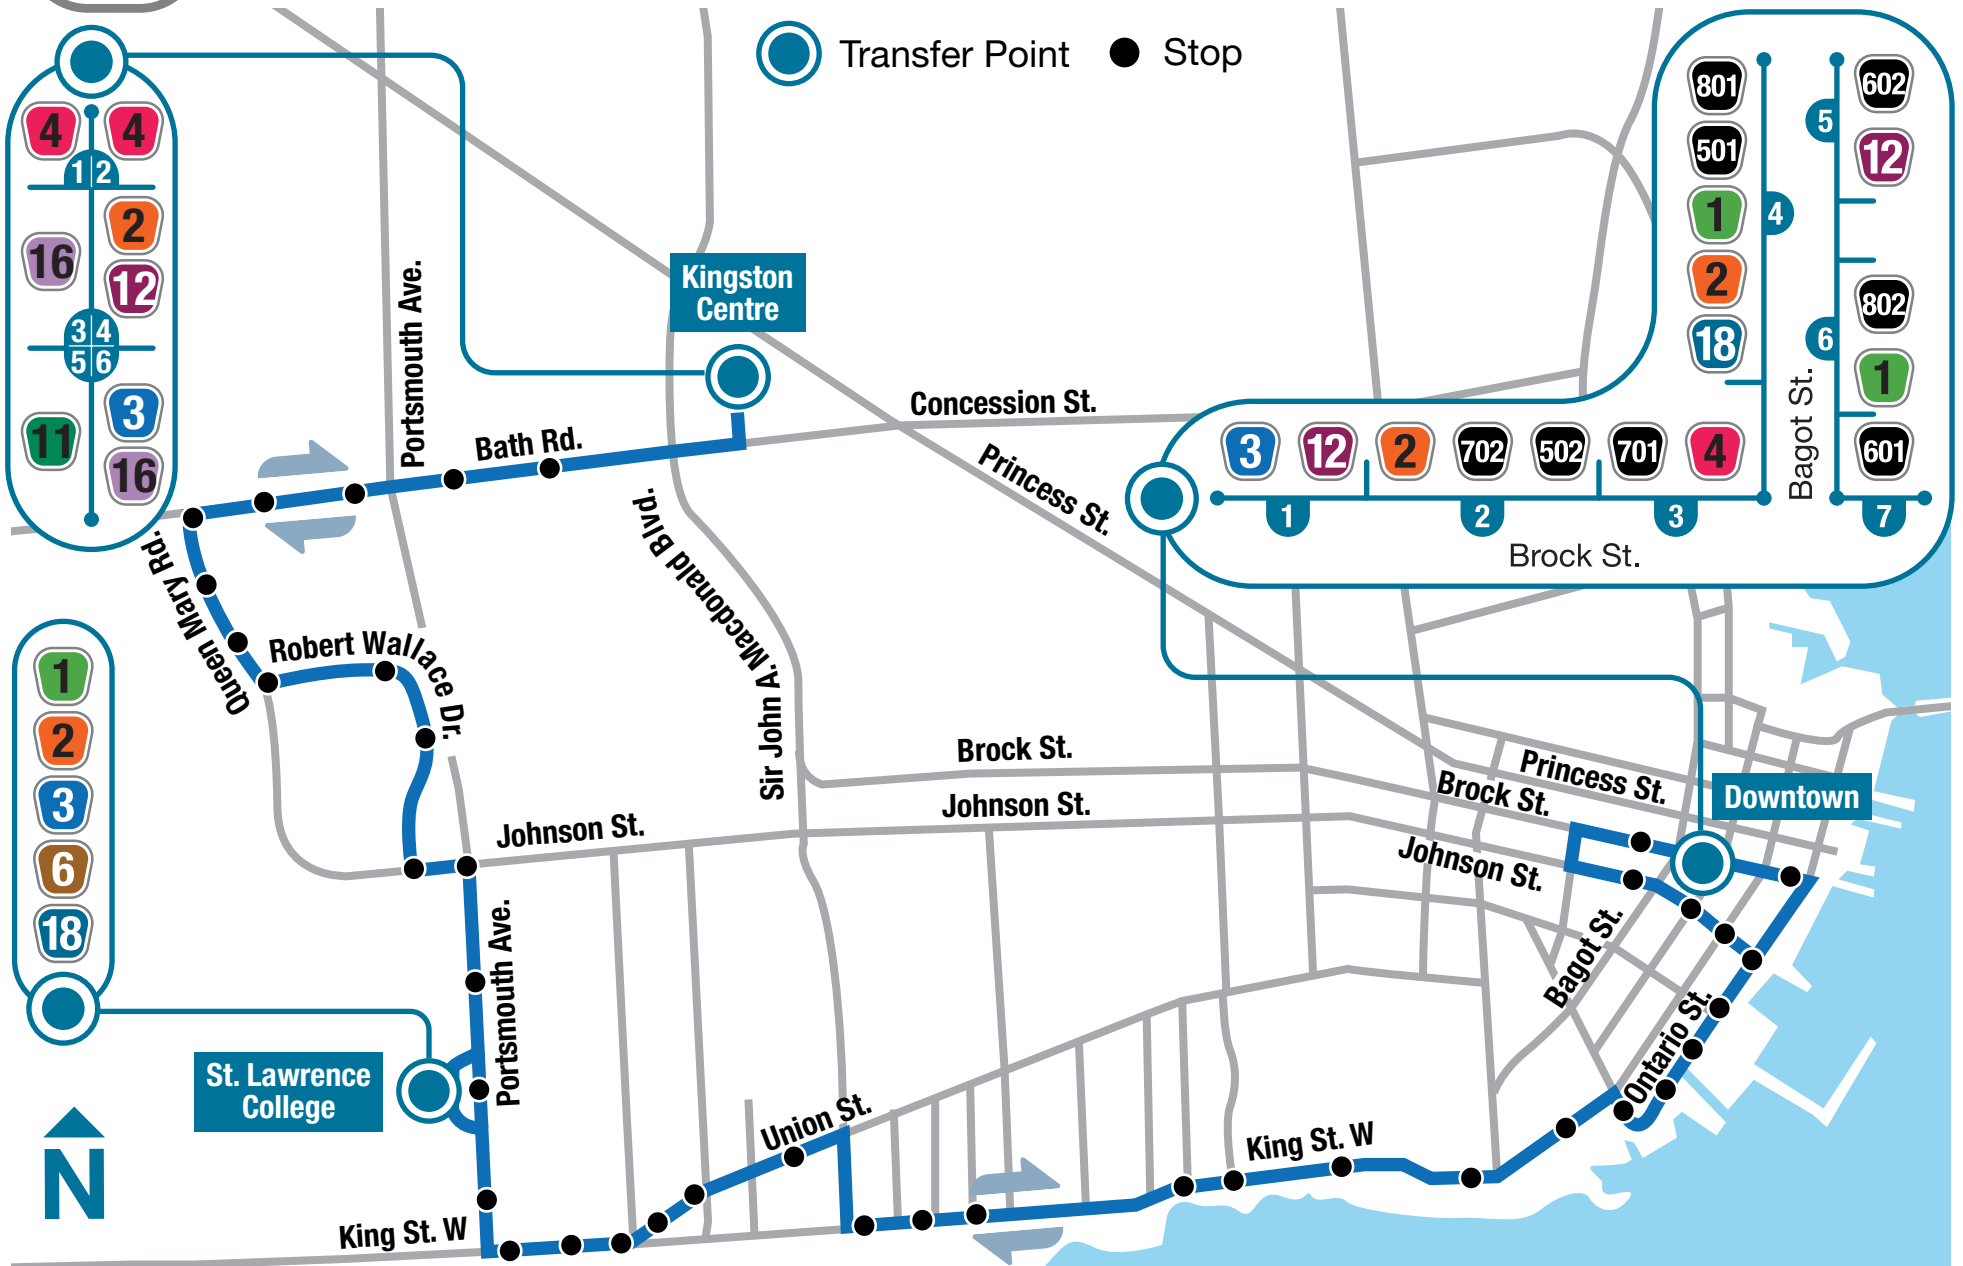

3

Kingston Centre - Downtown

○ Transfer Point ● Stop

Kingston Centre

3

Downtown

Monday - Saturday

A.M.

| | | | | | | |
|-------------|-------------|-------------|-------------|-------------|-------------|--|
| | 5:50 | 6:02 | 6:17 | | | |
| | 6:18 | 6:29 | 6:45 | | | |
| 6:17 | 6:30 | 6:42 | 6:45 | 7:00 | 7:15 | |
| 6:45 | 7:00 | 7:12 | 7:15 | 7:30 | 7:45 | |

Every 30 minutes

P.M.

| | | | | | | |
|-------------|--------------|---------------|--------------|--------------|--------------|--|
| 5:45 | 6:00 | 6:12 | 6:15 | 6:30 | 6:45 | |
| 6:15 | 6:30 | 6:42 | 6:45 | 7:00 | 7:15* | |
| 6:45 | 7:00 | 7:12 | 7:15 | 7:30 | 7:45 | |
| 7:45 | 8:00 | 8:12 | 8:15 | 8:30 | 8:45 | |
| 8:45 | 9:00 | 9:12 | 9:15 | 9:30 | 9:45 | |
| 9:45 | 10:00 | 12:12 | 10:15 | 10:30 | 10:34 | |
| 10:45 | 11:00 | 11:10* | | | | |
| | 11:25 | 11:35* | | | | |

/KingstonTransit

Bus stop locations and schedules are subject to change. Kingston Transit does not provide service on New Year's Day, Good Friday or Christmas Day. Up-to-date service alerts can be found at: KingstonTransit.ca/ServiceAlerts