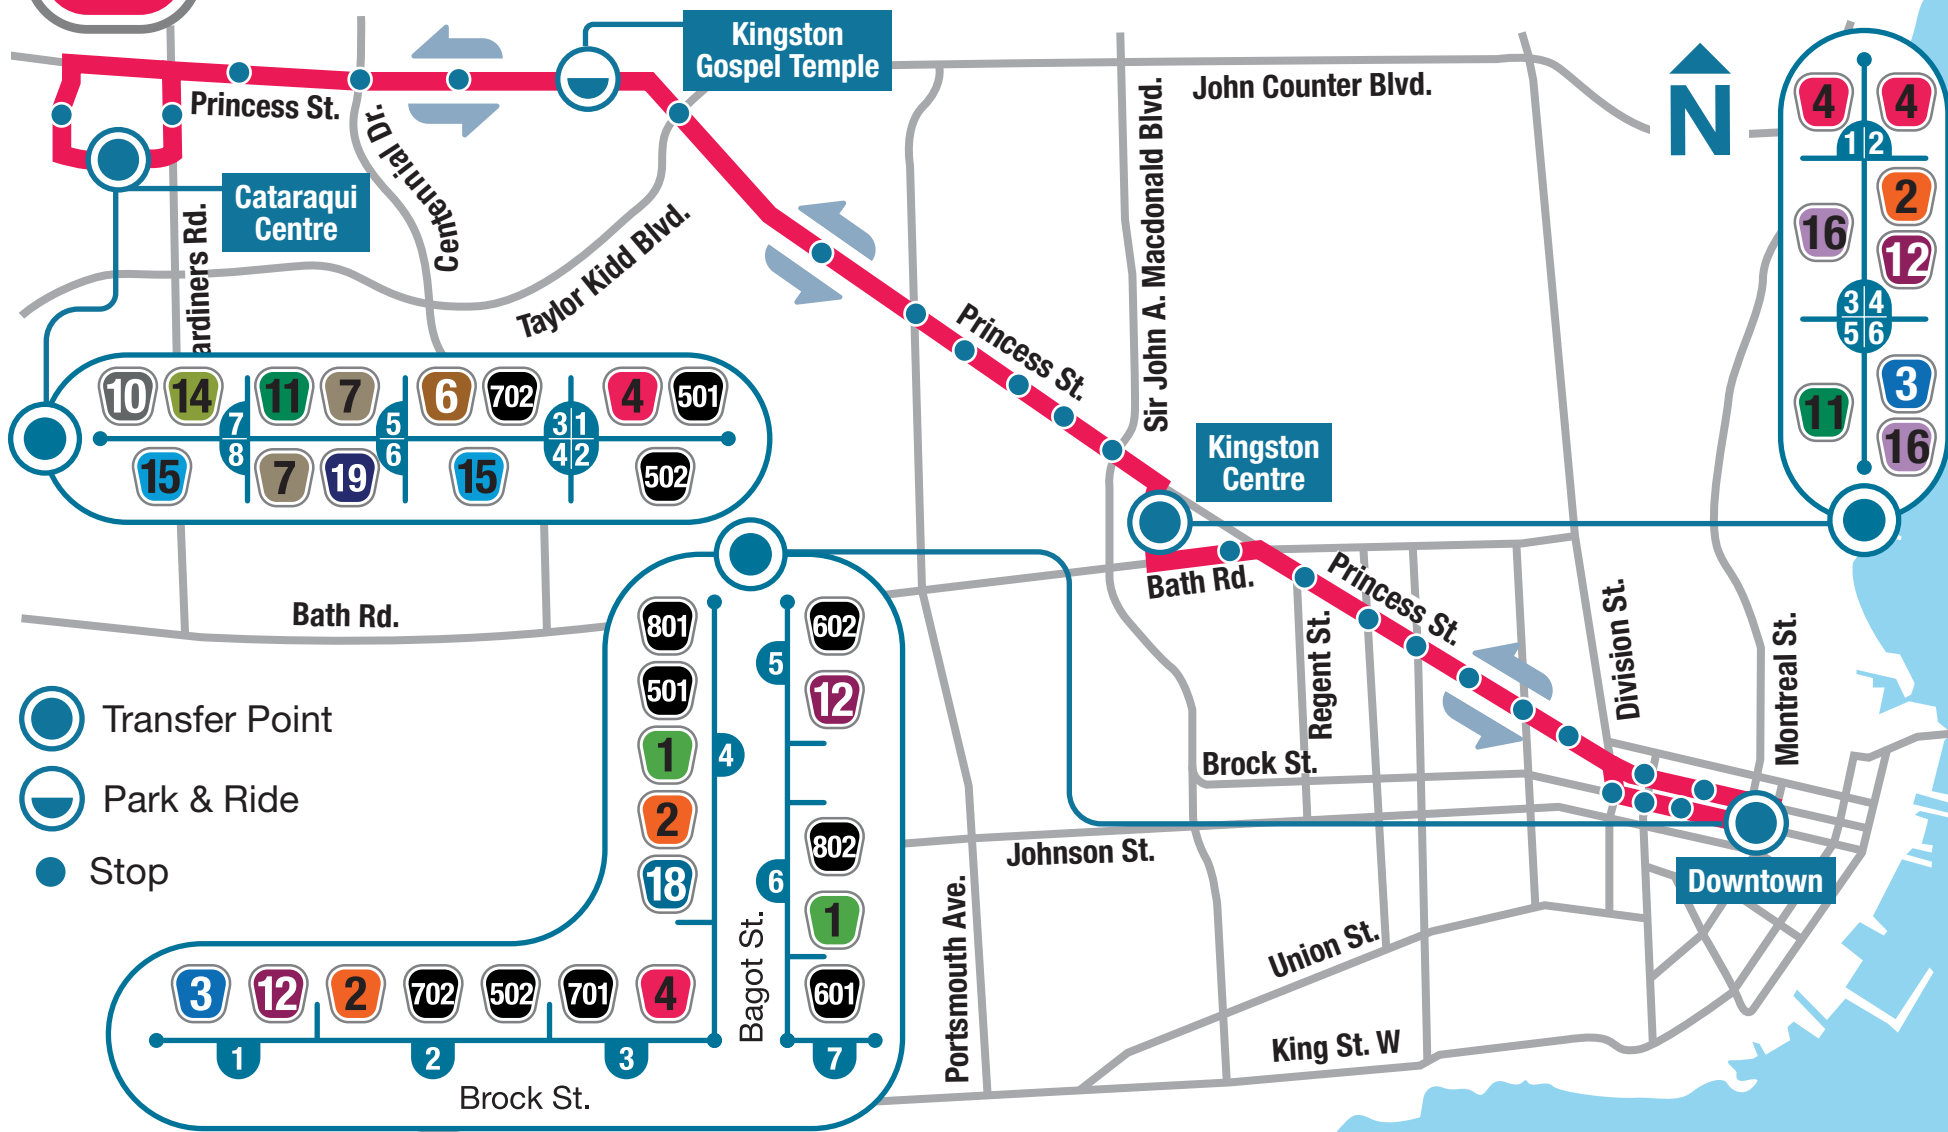

4

Cataraqui Centre - Downtown

Downtown **4** **Cataraqui Centre**

Monday - Saturday

A.M.						
	6:17	6:30	6:42	6:45	7:00	7:15
	6:45	7:00	7:15	7:15	7:30	7:45

Every 30 minutes

P.M.	5:45	6:00	6:15	6:15	6:30	6:45
	6:15	6:30	6:45	6:45	7:00	7:15*
	6:45	7:00	7:15	7:15	7:30	7:45
	7:45	8:00	8:15	8:15	8:30	8:45
	8:45	9:00	9:15	9:15	9:30	9:45
	9:45	10:00	10:15	10:15	10:30	10:45
	10:45	11:00	11:15*			

Sunday

A.M.						
	8:45	9:00	9:15	9:15	9:30	9:45
	9:45	10:00	10:15	10:15	10:30	10:45

Every 60 minutes

7:45	8:00	8:15	8:15	8:30	8:40*
-------------	-------------	-------------	-------------	-------------	--------------

P.M.* Service ends here

In transit

Need Guidance?

613-546-0000 TTY: 613-546-4889
(Mon.- Fri., 8 a.m. - 5 p.m.)

KingstonTransit.ca

@KingstonTransit

/KingstonTransit

Bus stop locations and schedules are subject to change. Kingston Transit does not provide service on New Year's Day, Good Friday or Christmas Day. Up-to-date service alerts can be found at: KingstonTransit.ca/ServiceAlerts