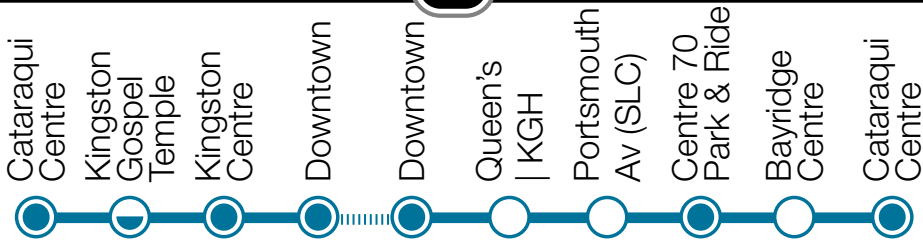

501

Express | Cataraqui Centre - Downtown

501

Monday - Friday

A.M.	Cataraqi Centre	Kingston Gospel Temple	Kingston Centre	Downtown	Downtown	Queen's KGH	Portsmouth Av (SLC)	Centre 70 Park & Ride	Bayridge Centre	Cataraqi Centre
								5:58	6:02	
								6:28	6:32	
6:03	6:09	6:15	6:23	6:25	6:29	6:34	6:40	6:50	6:54	
								7:10	7:14	
6:33	6:39	6:44	6:53	6:55	6:59	7:05	7:11	7:20	7:24	
				7:10	7:14	7:20	7:26	7:35	7:39	
7:00	7:06	7:13	7:22	7:25	7:29	7:35	7:41	7:51	7:54	
7:15	7:21	7:26	7:35	7:40	7:44	7:50	7:56	8:05	8:09	
Every 15 minutes until										
9:20	9:26	9:33	9:43	9:45	9:49	9:54	10:00	10:10	10:15	
9:40	9:46	9:53	10:03	10:05	10:09	10:14	10:20	10:30	10:35	
10:00	10:06	10:14	10:24	10:27	10:31	10:37	10:43	10:52	10:57	

P.M.	Cataraqi Centre	Kingston Gospel Temple	Kingston Centre	Downtown	Downtown	Queen's KGH	Portsmouth Av (SLC)	Centre 70 Park & Ride	Bayridge Centre	Cataraqi Centre
	1:20	1:26	1:34	1:46	1:47	1:51	1:57	2:03	2:12	2:17
1:40	1:46	1:54	2:06	2:07	2:11	2:17	2:23	2:32	2:37	
2:00	2:07	2:15	2:25	2:27	2:31	2:37	2:43	2:52	2:57	
2:20	2:27	2:35	2:45	2:47	2:51	2:56	3:02	3:12	3:17	
2:30	2:37	2:45	2:55	3:00	3:04	3:10	3:16	3:25	3:30	
2:40	2:47	2:55	3:05	3:09	3:13	3:19	3:25	3:34	3:39	
2:50	2:58	3:05	3:16	3:17	3:21	3:27	3:33	3:42	3:47	
3:00	3:08	3:15	3:26	3:27	3:31	3:37	3:43	3:52	3:57	
3:10	3:18	3:25	3:36	3:37	3:41	3:47	3:53	4:02	4:07	

	Cataraqi Centre	Kingston Gospel Temple	Kingston Centre	Downtown	Downtown	Queen's KGH	Portsmouth Av (SLC)	Centre 70 Park & Ride	Bayridge Centre	Cataraqi Centre
6:00	6:08	6:15	6:26	6:27	6:31	6:37	6:43	6:52	6:56	
6:15	6:22	6:29	6:40*							
6:30	6:37	6:44	6:55	7:00	7:04	7:10	7:16	7:25	7:29	
6:45	6:52	6:59	7:09	7:10	7:14	7:20	7:26	7:35	7:39*	
7:00	7:07	7:14	7:24	7:25	7:29	7:35	7:41	7:50	7:54	
Every 30 minutes until										
10:30	10:36	10:41	10:50	10:55	10:59	11:04	11:10	11:18	11:22*	
				11:15	11:19	11:24	11:28	11:36	11:40*	
11:00	11:06	11:11	11:20	11:30	11:39	11:44	11:48	11:57	12:01*	