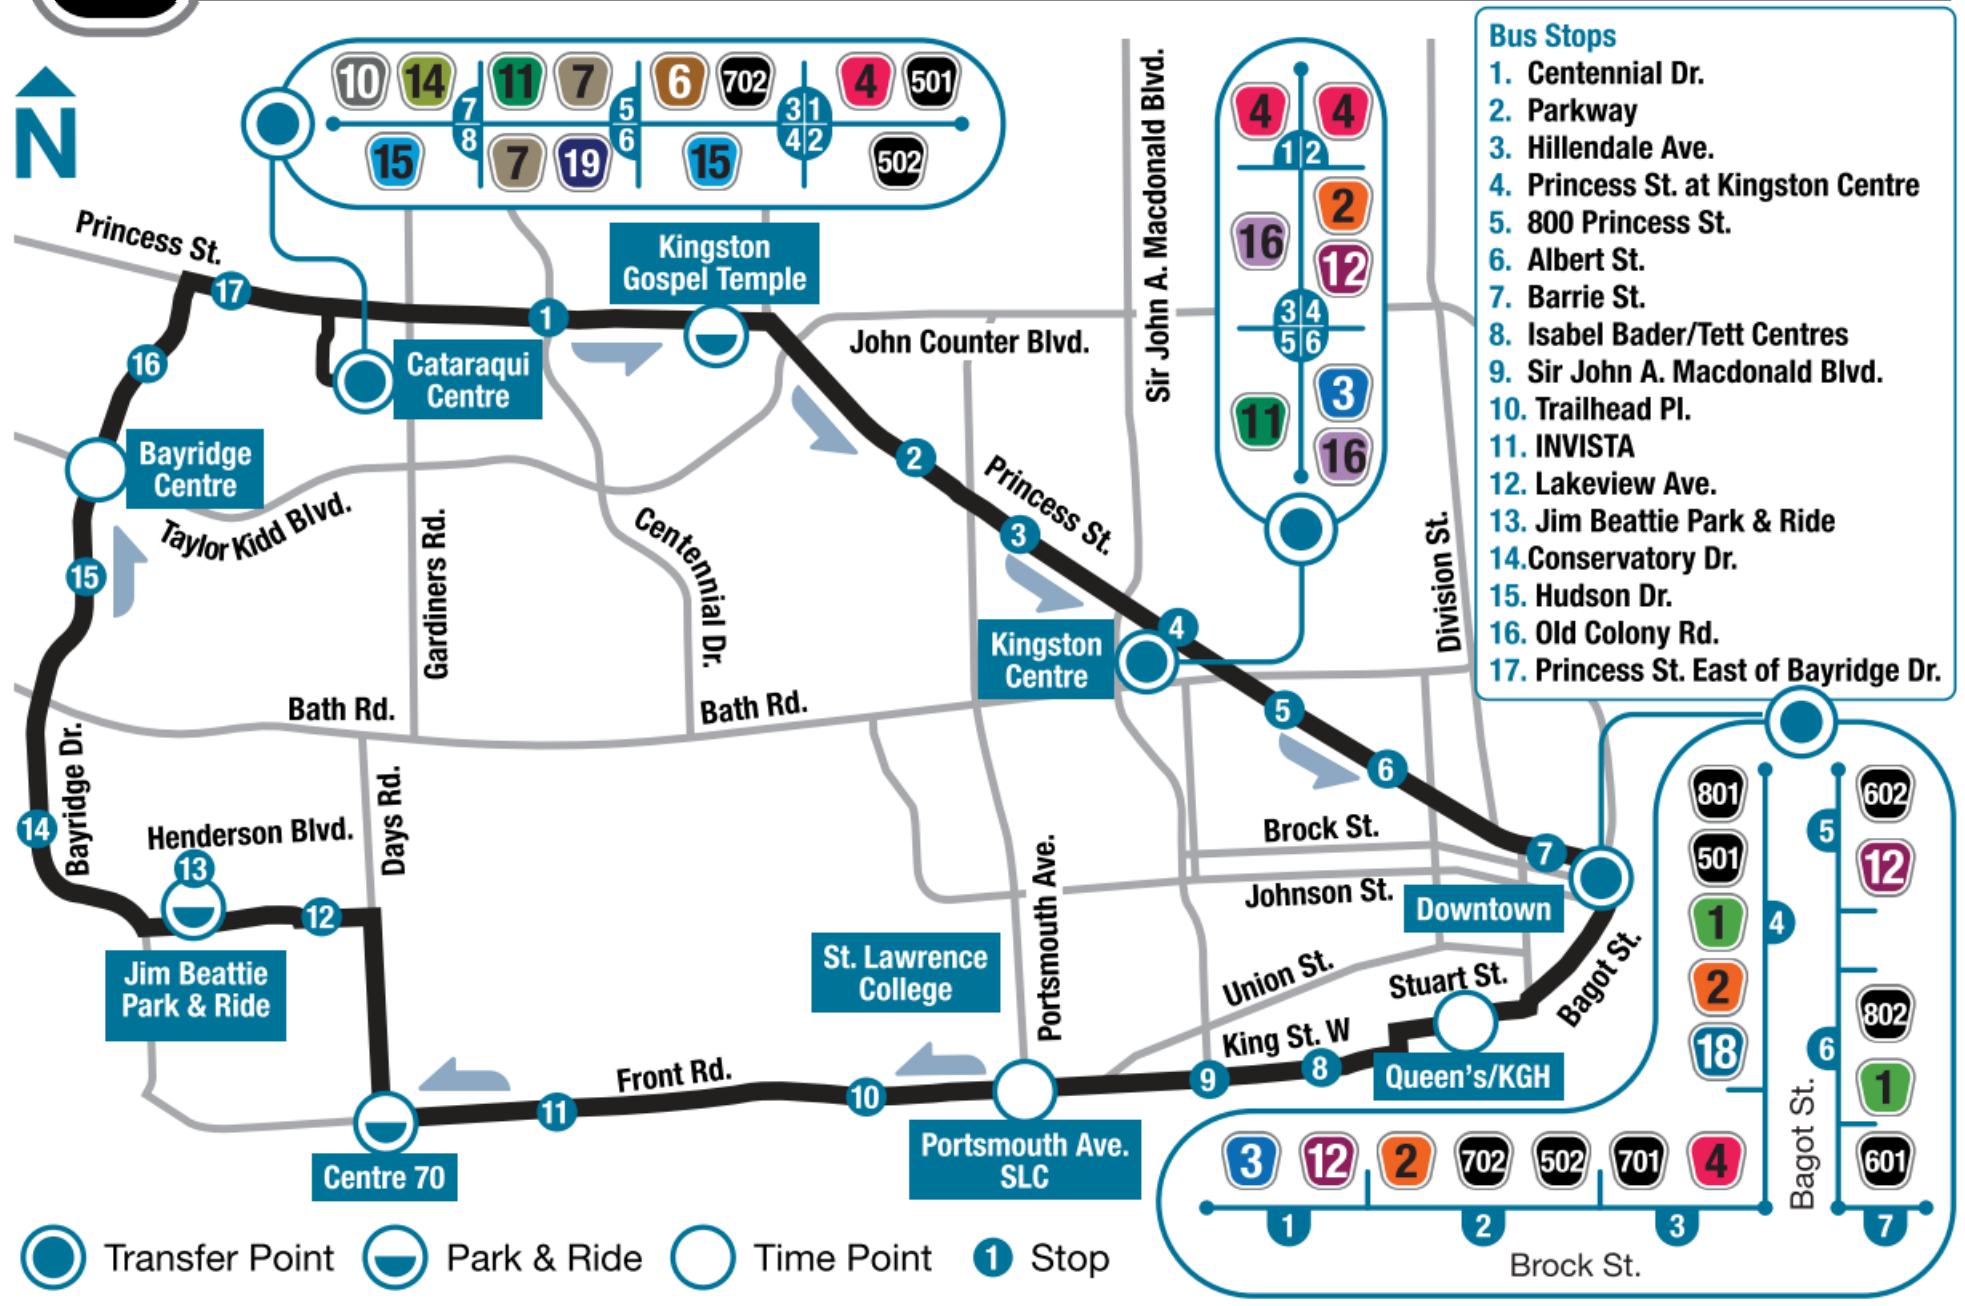

501

Express | Cataraqui Centre - Downtown

501

Monday - Friday

A.M.	Cataraqi Centre	Kingston Gospel Temple	Kingston Centre	Downtown	Downtown	Queen's KGH	Portsmouth Av (SLC)	Centre 70 Park & Ride	Bayridge Centre	Cataraqi Centre
								5:58	6:02	
								6:28	6:32	
6:03	6:09	6:15	6:23	6:25	6:29	6:34	6:40	6:50	6:54	
								7:10	7:14	
6:33	6:39	6:44	6:53	6:55	6:59	7:05	7:11	7:20	7:24	
				7:10	7:14	7:20	7:26	7:35	7:39	
7:00	7:06	7:13	7:22	7:25	7:29	7:35	7:41	7:51	7:54	
7:15	7:21	7:26	7:35	7:40	7:44	7:50	7:56	8:05	8:09	
Every 15 minutes until										
9:20	9:26	9:33	9:43	9:45	9:49	9:54	10:00	10:10	10:15	
9:40	9:46	9:53	10:03	10:05	10:09	10:14	10:20	10:30	10:35	
10:00	10:06	10:14	10:24	10:27	10:31	10:37	10:43	10:52	10:57	

	Cataraqi Centre	Kingston Gospel Temple	Kingston Centre	Downtown	Downtown	Queen's KGH	Portsmouth Av (SLC)	Centre 70 Park & Ride	Bayridge Centre	Cataraqi Centre
6:00	6:08	6:15	6:26	6:27	6:31	6:37	6:43	6:52	6:56	
6:15	6:22	6:29	6:40*							
6:30	6:37	6:44	6:55	7:00	7:04	7:10	7:16	7:25	7:29	
6:45	6:52	6:59	7:09	7:10	7:14	7:20	7:26	7:35	7:39*	
7:00	7:07	7:14	7:24	7:25	7:29	7:35	7:41	7:50	7:54	
Every 30 minutes until										
10:30	10:36	10:41	10:50	10:55	10:59	11:04	11:10	11:18	11:22*	
				11:15	11:19	11:24	11:28	11:36	11:40*	
11:00	11:06	11:11	11:20	11:30	11:39	11:44	11:48	11:57	12:01*	

Saturday - Sunday

A.M.	Cataraqi Centre	Kingston Gospel Temple	Kingston Centre	Downtown	Downtown	Queen's KGH	Portsmouth Av (SLC)	Centre 70 Park & Ride	Bayridge Centre	Cataraqi Centre
								5:58	6:02	
								6:28	6:32	
6:03	6:09	6:14	6:23	6:25	6:29	6:35	6:41	6:50	6:54	
6:33	6:39	6:44	6:53	6:55	6:59	7:05	7:11	7:20	7:24	
Every 30 minutes until										
10:30	10:36	10:41	10:50	10:55	10:59	11:04	11:10	11:18	11:22*	
				11:15	11:19	11:24	11:28	11:36	11:40	