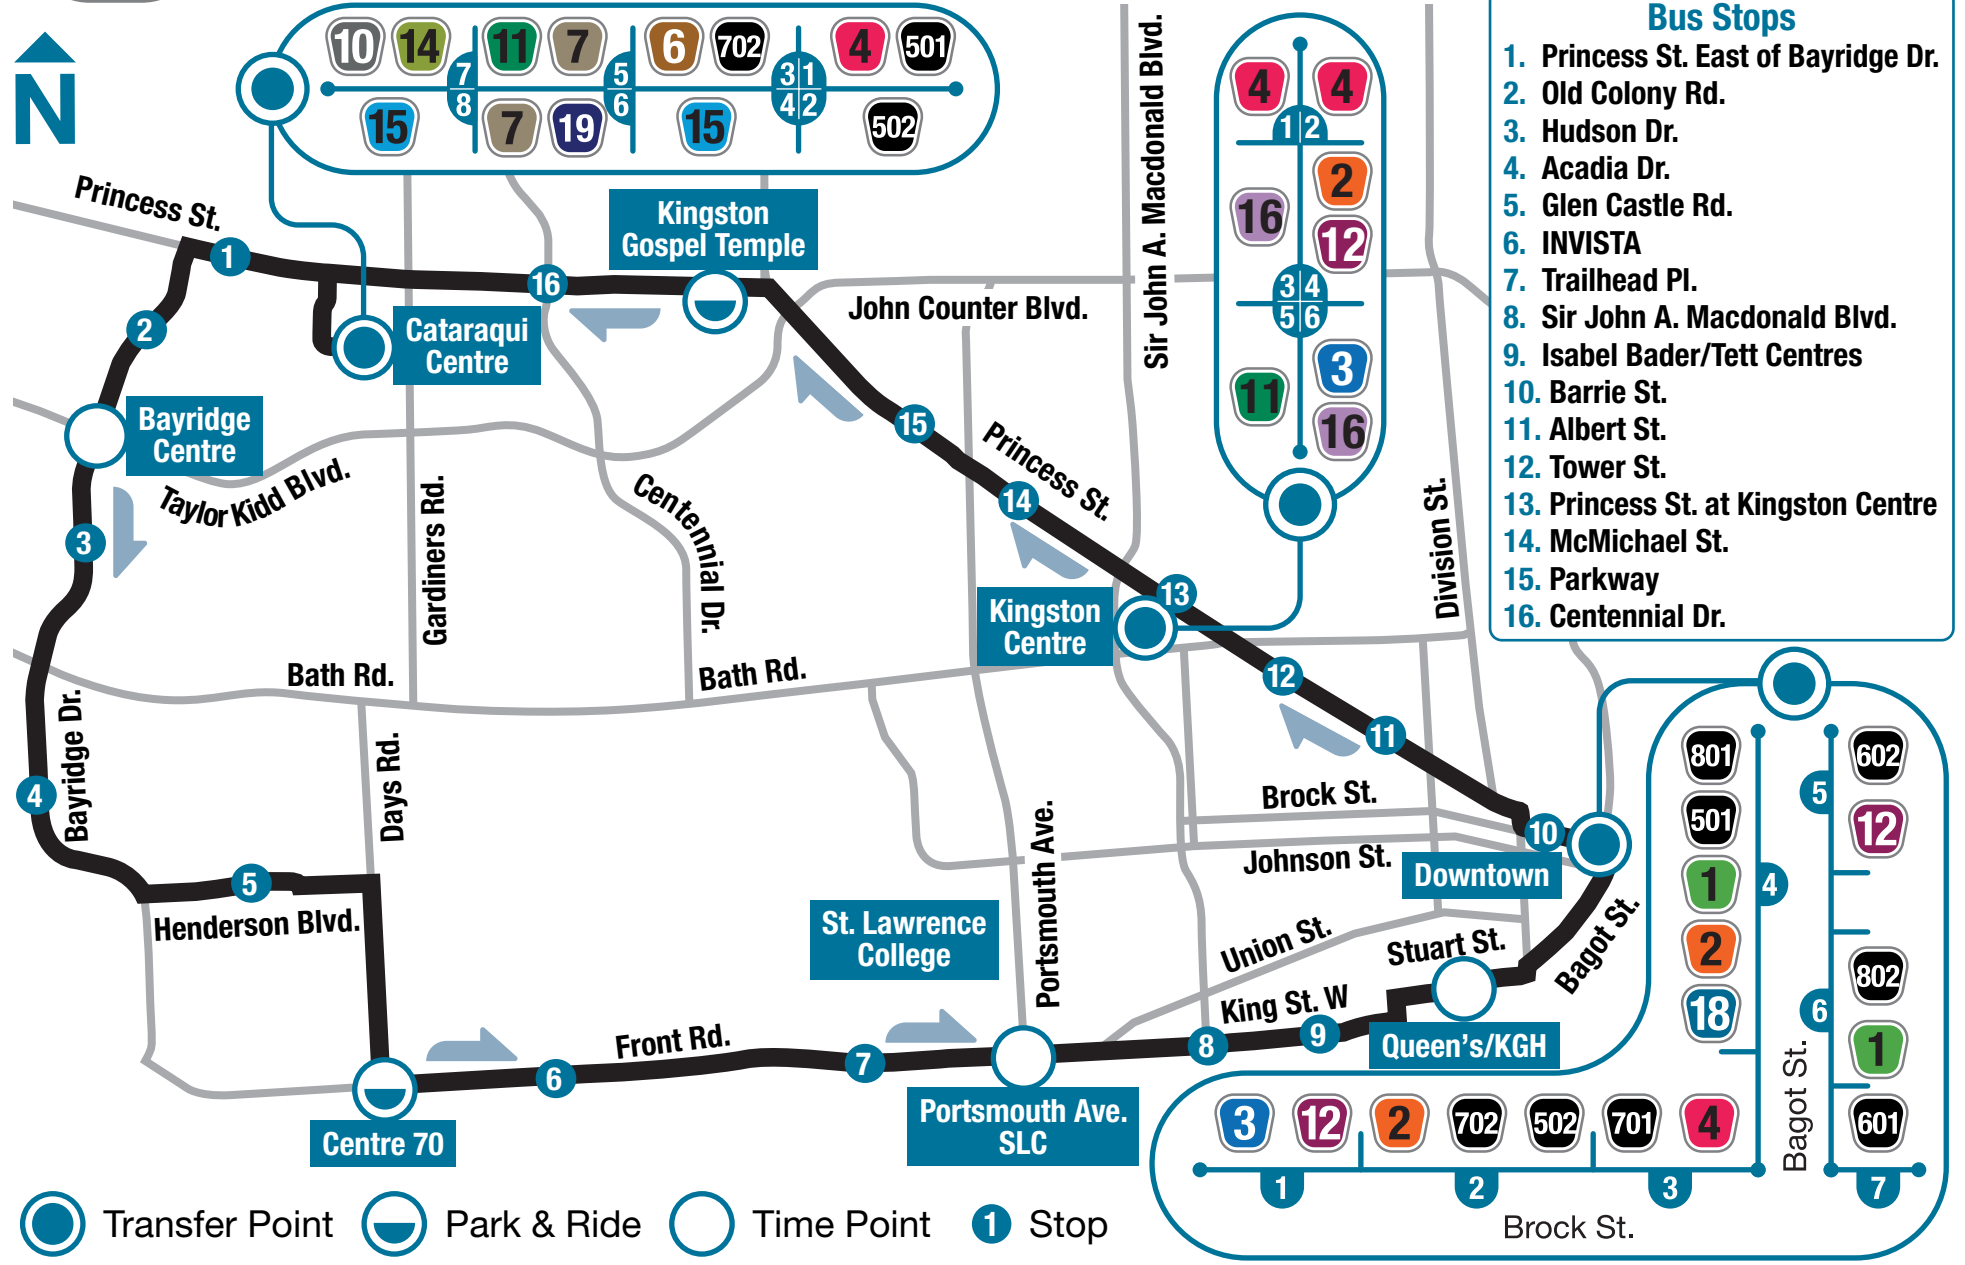

502 Express | Downtown - Cataraqui Centre

502

Monday - Friday

A.M.	5:25	5:29	5:38	5:45	5:49	5:52	5:55	6:02	6:09	6:14
							6:10	6:17	6:22	6:27
	6:02	6:07	6:15	6:20	6:26	6:29	6:30	6:38	6:44	6:49
	6:15	6:20	6:28	6:33	6:39	6:42	6:45	6:53	6:59	7:04
	6:25	6:29	6:38	6:45	6:49	6:52*				
	6:30	6:35	6:43	6:48	6:54	6:57	7:00	7:08	7:14	7:19
	6:45	6:50	6:58	7:03	7:09	7:12	7:15	7:23	7:29	7:34
	6:55	7:00	7:08	7:13	7:19	7:22	7:25	7:33	7:39	7:44
	7:05	7:10	7:18	7:23	7:29	7:32	7:35	7:43	7:49	7:54
	Every 10 minutes until									
	9:05	9:10	9:20	9:27	9:32	9:35	9:40	9:50	9:56	10:01
	9:25	9:30	9:40	9:47	9:52	9:55	10:00	10:09	10:18	10:24
	9:45	9:50	10:00	10:07	10:12	10:15	10:20	10:29	10:38	10:44
	10:05	10:10	10:20	10:27	10:32	10:35	10:40	10:49	10:58	11:04
	Every 20 minutes until									
P.M.	1:25	1:30	1:40	1:47	1:52	1:55	2:00	2:09	2:18	2:24
	1:45	1:50	2:00	2:07	2:12	2:15	2:15	2:24	2:33	2:39
	1:55	2:01	2:10	2:15	2:22	2:25	2:30	2:41	2:49	2:54
	Every 15 minutes until									
	5:28	5:34	5:43	5:48	5:54	5:57	6:00	6:10	6:16	6:21
	5:43	5:49	5:58	6:03	6:09	6:12	6:15	6:25	6:31	6:36*
	6:00	6:06	6:15	6:20	6:26	6:29	6:30	6:40	6:46	6:51
	6:25	6:30	6:39	6:46	6:51	6:54	7:00	7:10	7:16	7:21
	Every 30 minutes until									
	10:25	10:30	10:39	10:45	10:50	10:53	11:00	11:09	11:14	11:19*
	10:55	11:00	11:09	11:15	11:20	11:23	11:30	11:39	11:44	11:49*

Saturday - Sunday

A.M.	6:02	6:07	6:15	6:20	6:26	6:29	6:30	6:38	6:44	6:49
	6:30	6:35	6:43	6:48	6:54	6:57	7:00	7:08	7:14	7:19
	6:55	7:00	7:08	7:13	7:19	7:22	7:30	7:38	7:44	7:49
	7:25	7:30	7:38	7:43	7:49	7:52	8:00	8:08	8:14	8:19
	Every 30 minutes until									
	10:25	10:30	10:38	10:43	10:49	10:52	11:00	11:09	11:14	11:18*
P.M.	10:55	11:00	11:08	11:13	11:19	11:22	11:30	11:39	11:44	11:48*

* Service ends here

— In transit
 ▒ Holding