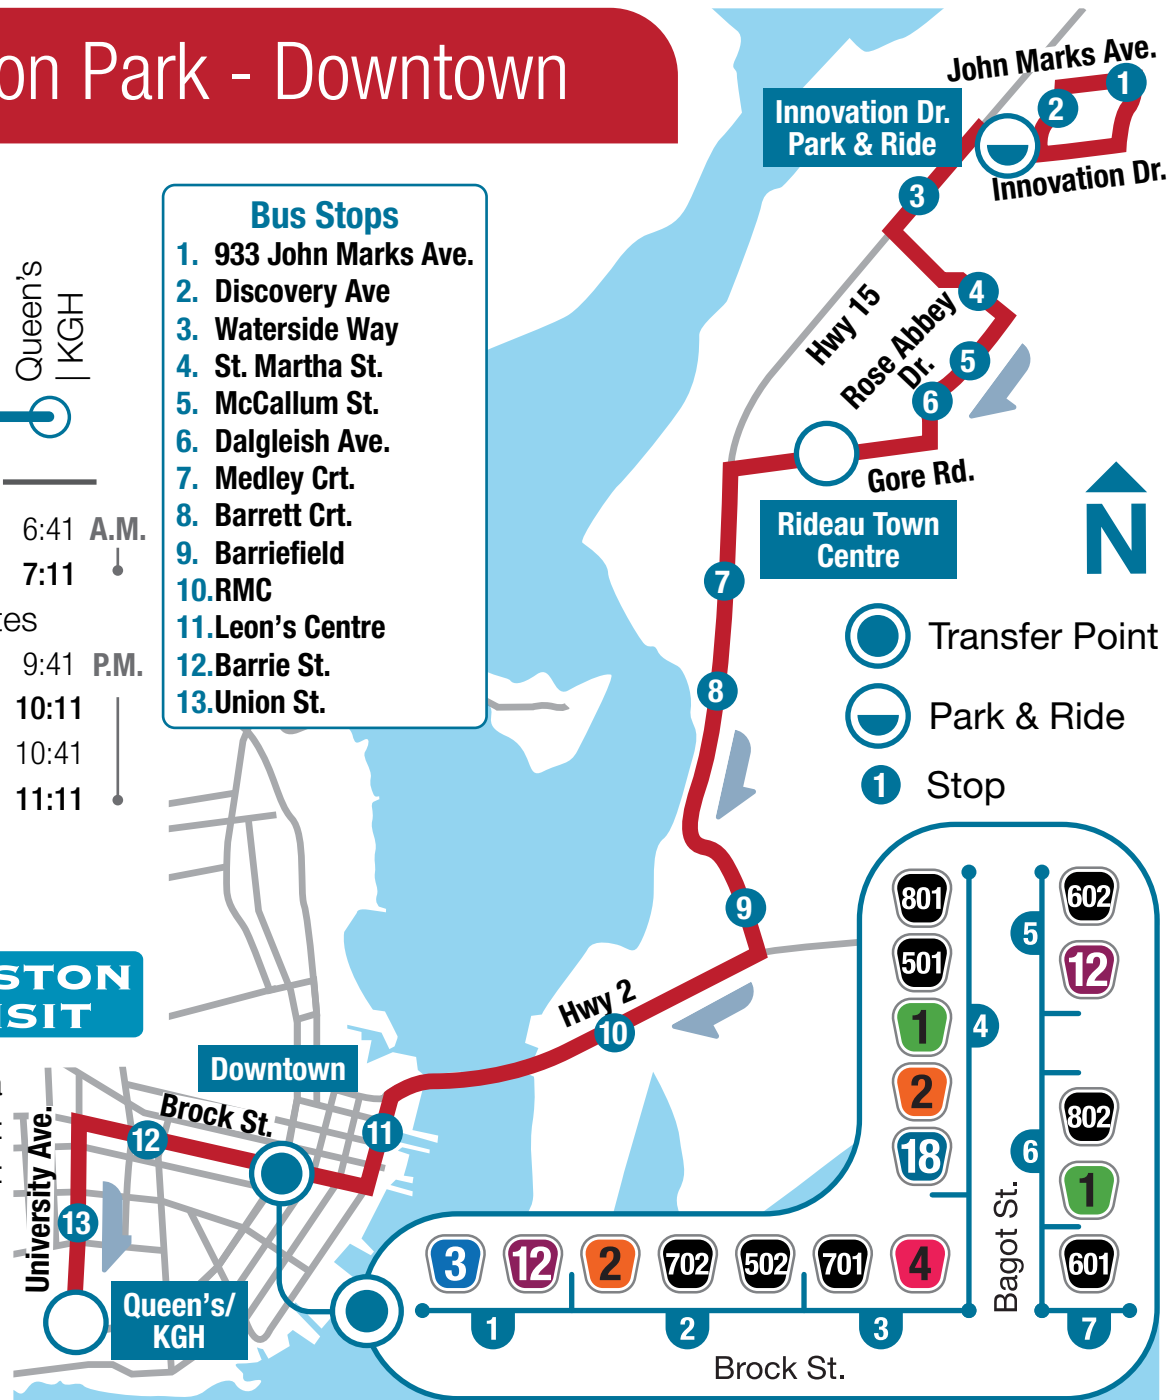

## Express | Innovation Park - Downtown

**Mon - Fri**

A.M.	6:07	6:12	6:22	6:22	6:28
	<b>6:19</b>	<b>6:24</b>	<b>6:34</b>	<b>6:35</b>	<b>6:41</b>
	6:35	6:40	6:50	6:50	6:56
	<b>6:50</b>	<b>6:56</b>	<b>7:06</b>	<b>7:06</b>	<b>7:13</b>
	7:05	7:11	7:23	7:25	7:32
	Every 15 minutes				
	<b>9:17</b>	<b>9:23</b>	<b>9:35</b>	<b>9:35</b>	<b>9:41</b>
	9:40	9:46	9:58	10:05	10:11
	Every 30 minutes				
P.M.	<b>2:05</b>	<b>2:11</b>	<b>2:23</b>	<b>2:25</b>	<b>2:32</b>
	2:20	2:26	2:38	2:40	2:47
	Every 15 minutes				
	<b>6:05</b>	<b>6:11</b>	<b>6:22</b>	<b>6:25</b>	<b>6:32</b>
	6:20	6:26	6:37	6:40	6:46
	<b>6:35</b>	<b>6:41</b>	<b>6:52</b>	<b>6:55</b>	<b>7:01</b>
	6:50	6:56	7:06	7:10	7:16
	Every 30 minutes				
	<b>10:10</b>	<b>10:15</b>	<b>10:25</b>	<b>10:35</b>	<b>10:41</b>
	10:40	10:45	10:55	11:05	11:11

KingstonTransit.ca  
 @KingstonTransit  
 /KingstonTransit

- ### Bus Stops
- 933 John Marks Ave.
  - Discovery Ave
  - Waterside Way
  - St. Martha St.
  - McCallum St.
  - Dalgleish Ave.
  - Medley Crt.
  - Barrett Crt.
  - Barriefield
  - RMC
  - Leon's Centre
  - Barrie St.
  - Union St.

- Transfer Point
- Park & Ride
- Stop

<sup>A</sup> Direct to Downtown  
<sup>\*</sup> Service ends here

Bus stop locations and schedules are subject to change. Kingston Transit does not provide service on New Year's Day, Good Friday or Christmas Day. Up-to-date service alerts can be found on our website: [KingstonTransit.ca/ServiceAlerts](http://KingstonTransit.ca/ServiceAlerts)