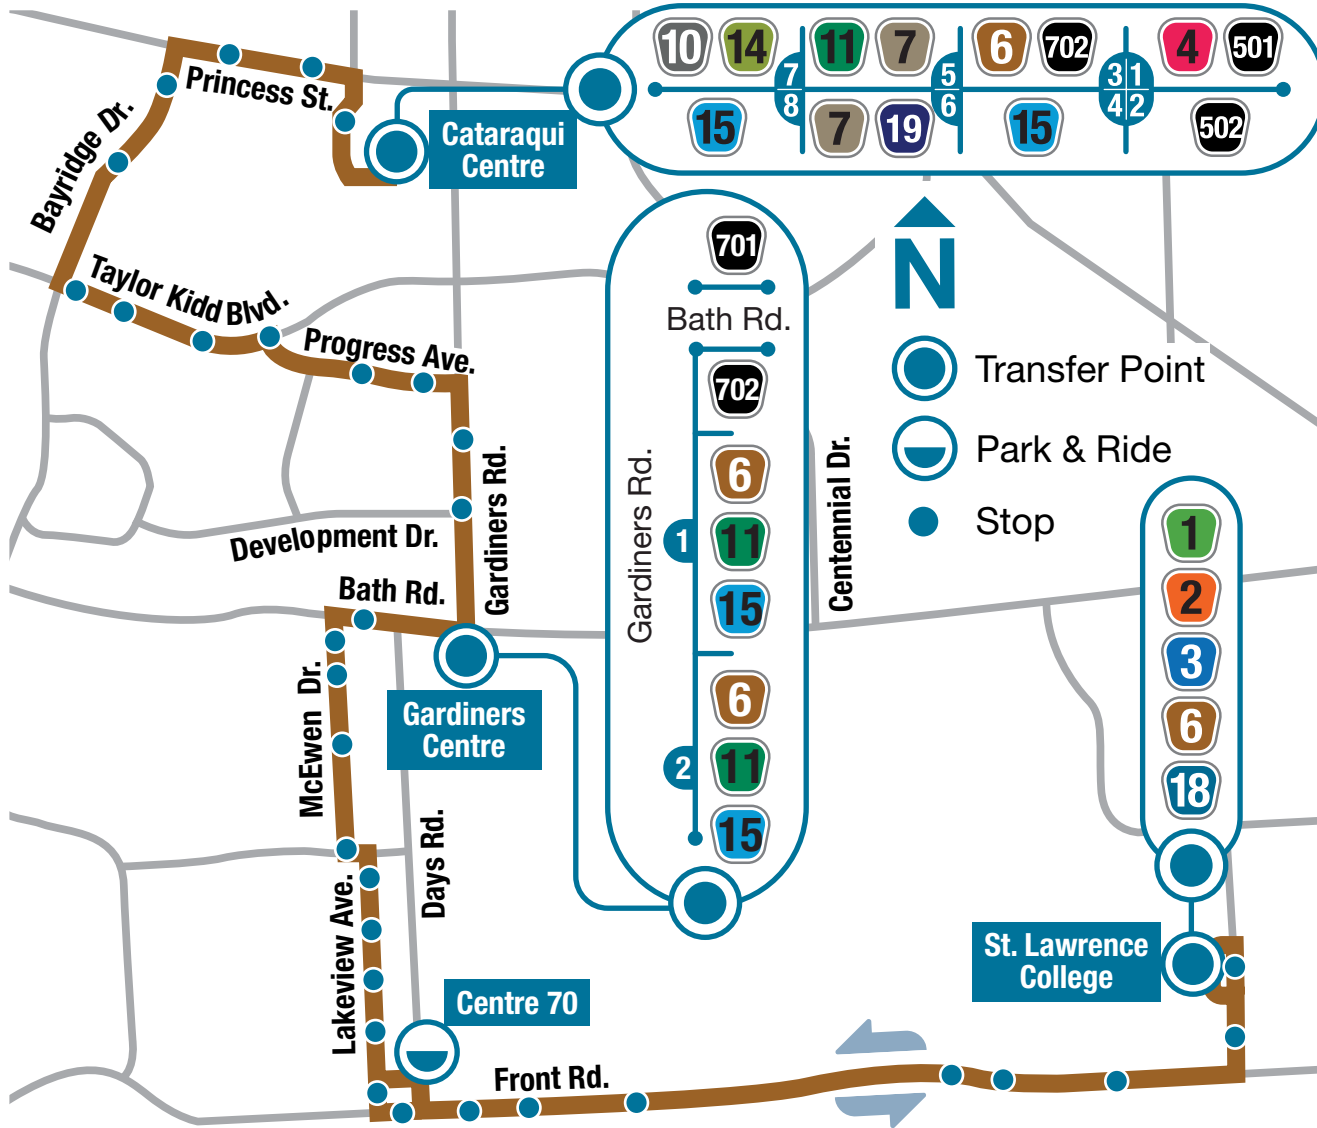

## Cataraqui Centre - St. Lawrence College

St. Lawrence College			Cataraqui Centre		
----------------------	--	--	------------------	--	--

### Monday - Saturday

	St. Lawrence College	Gardiners Centre	Cataraqui Centre
A.M.	6:02	6:16	6:30
	<b>6:32</b>	<b>6:46</b>	<b>7:00</b>
	7:00	7:14	7:30

Every 30 minutes

	St. Lawrence College	Gardiners Centre	Cataraqui Centre
P.M.	5:30	5:44	6:00
	6:00	6:14	6:30
	<b>6:30</b>	<b>6:44</b>	<b>7:00</b>
	7:30	7:44	8:00
	<b>8:30</b>	<b>8:44</b>	<b>9:00</b>
	9:30	9:44	10:00
	10:30	10:44	11:00

### Sunday

	St. Lawrence College	Gardiners Centre	Cataraqui Centre
A.M.	8:30	8:44	9:00
	<b>9:30</b>	<b>9:44</b>	<b>10:00</b>
	Every 60 minutes		
P.M.	7:30	7:44	8:00
	8:00	8:16	8:30*

\* Service ends here

In transit