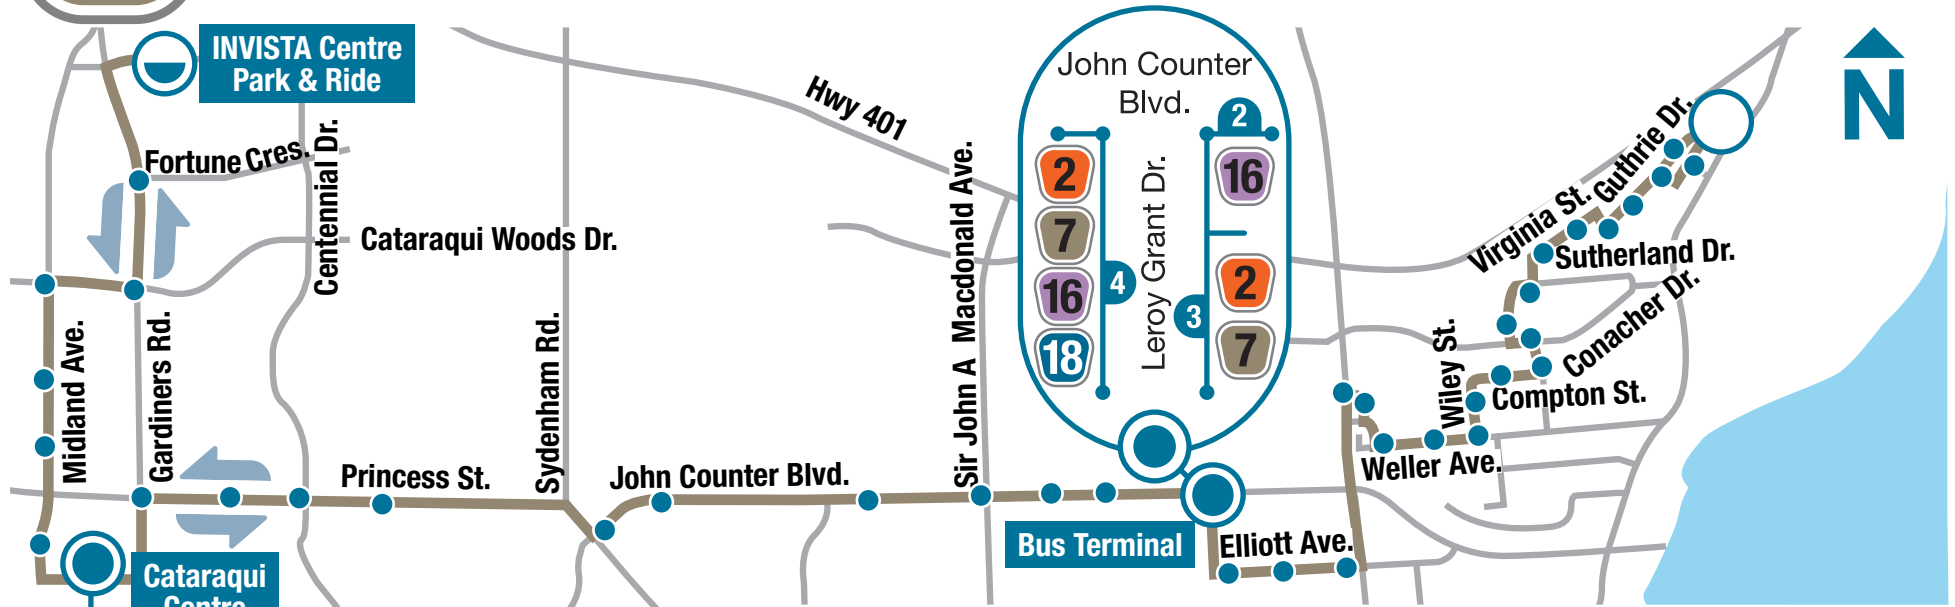

## INVISTA Centre - Rideau Heights

-  Transfer Point
-  Time Point
-  Park & Ride
-  Stop

Every 30 minutes

**Need Guidance?**  
 613-546-0000 TTY: 613-546-4889  
 (Mon.- Fri., 8 a.m. - 5 p.m.)

KingstonTransit.ca  
 @KingstonTransit  
 /KingstonTransit

Bus stop locations and schedules are subject to change. Kingston Transit does not provide service on New Year's Day, Good Friday or Christmas Day. Up-to-date service alerts can be found on our website: [KingstonTransit.ca/ServiceAlerts](http://KingstonTransit.ca/ServiceAlerts)

\* Service ends here  
 In transit  
 Holding