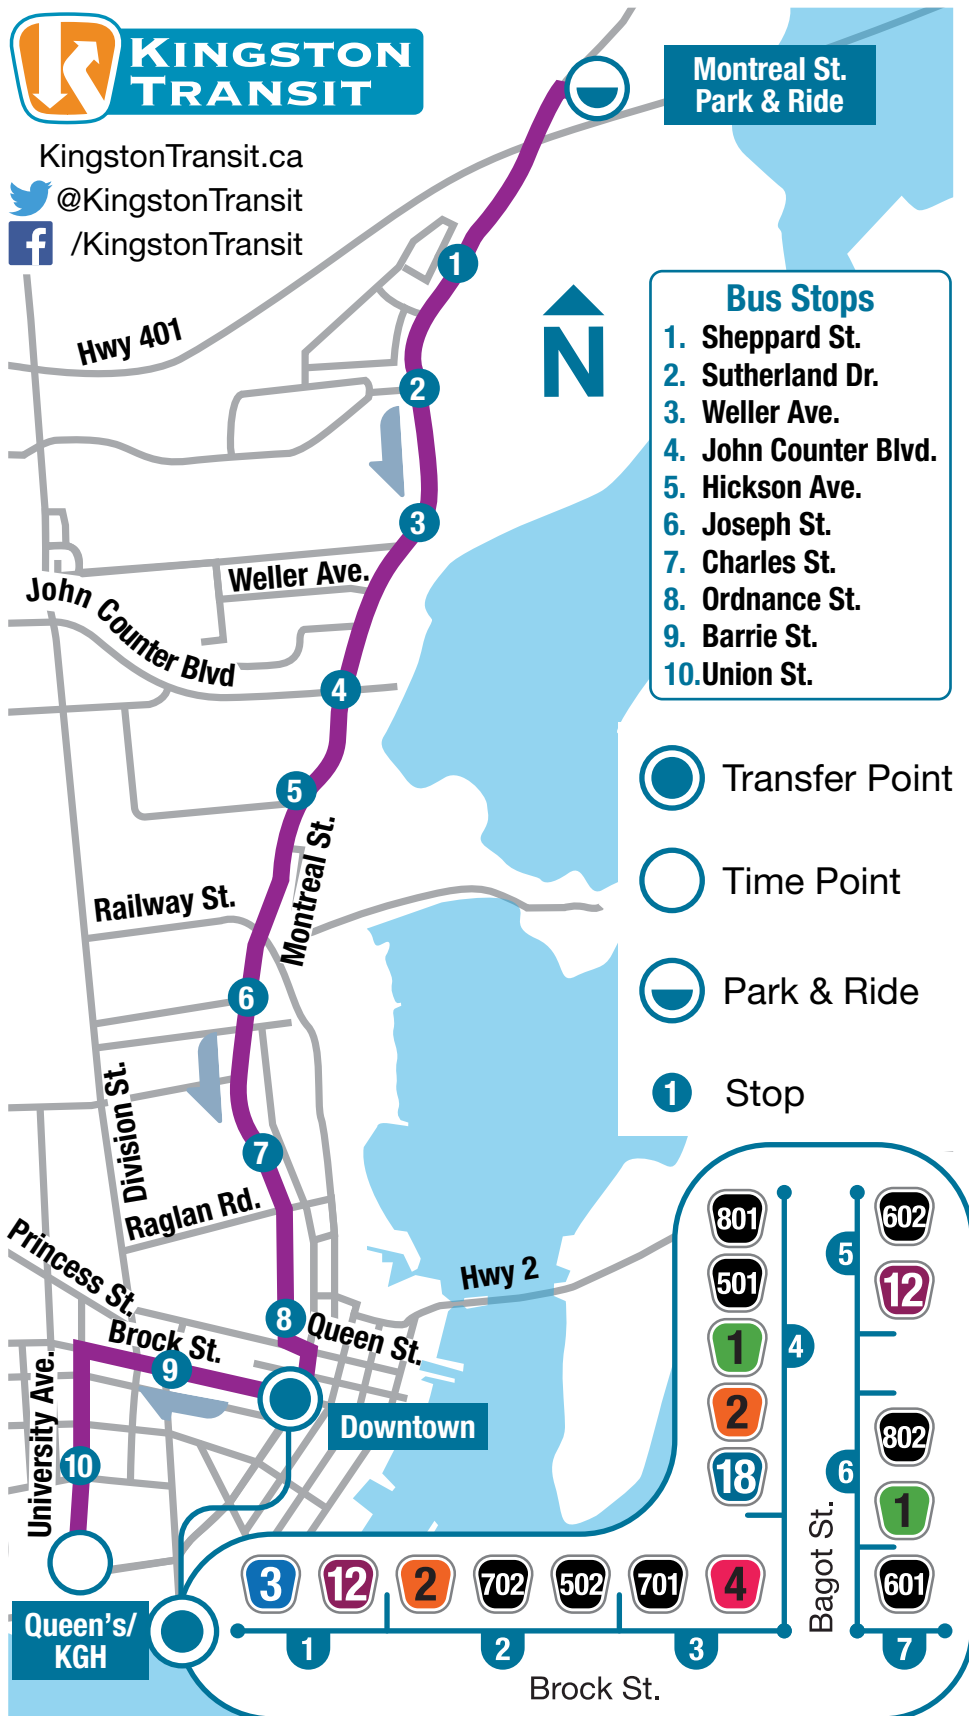

801 Express | Montreal St. Park & Ride - Downtown

KingstonTransit.ca
 @KingstonTransit
 /KingstonTransit

Monday - Friday

	Montreal St. Park & Ride	Downtown	Queen's / KGH
A.M.	5:40	5:55	6:00
	6:00	6:15	6:20
	6:20	6:35	6:40
	6:40	6:55	7:00
	Every 20 minutes until		
	9:00	9:15	9:20
	9:40	9:55	10:00
	10:20	10:35	10:40
	Every 40 minutes until		
P.M.	3:20	3:35	3:40
	3:40	3:55	4:00
	Every 20 minutes until		
	6:20	6:35	6:40
	7:00	7:15	7:20
	Every 40 minutes until		
	10:20	10:35	10:39
	11:00	11:13	11:17

Saturday - Sunday

	Montreal St. Park & Ride	Downtown	Queen's / KGH
A.M.	5:40	5:55	6:00
	6:20	6:35	6:40
	7:00	7:15	7:20
	7:40	7:55	8:00
	8:20	8:35	8:40
	Every 40 minutes until		
P.M.	9:00	9:15	9:20
	9:40	9:55	10:00
	10:20	10:35	10:39
	11:00	11:13	11:17*
	10:50	11:05	11:11*

* Service ends here

In transit
 Holding